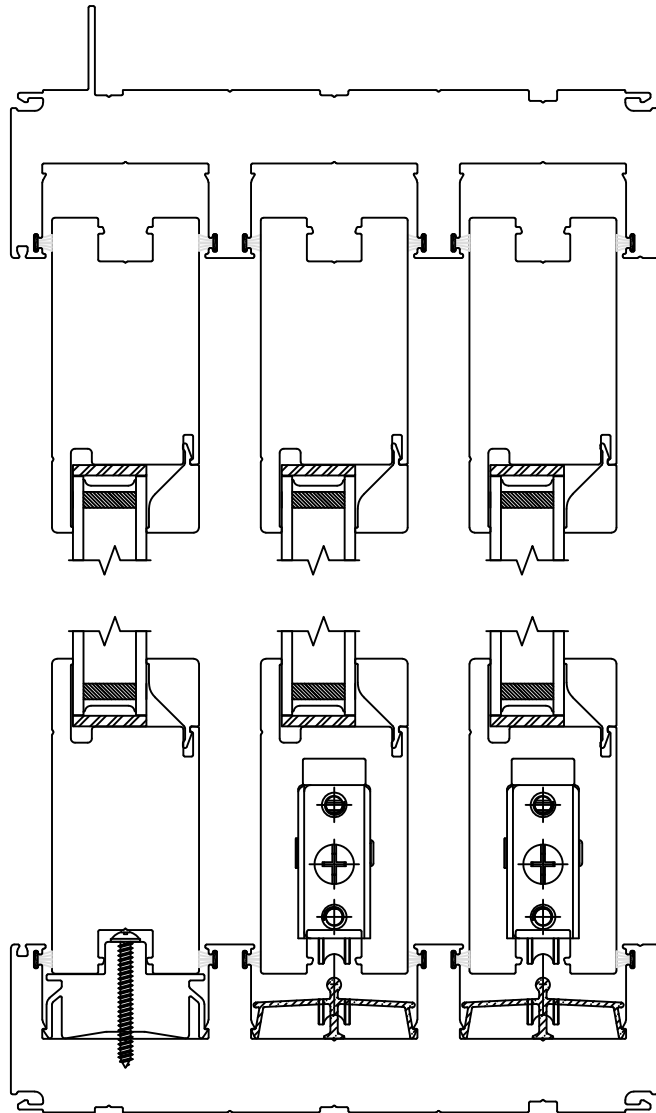

Notice: This document contains information proprietary to and is protected by copyright of Win-Dor Inc. and shall not be copied, disclosed to others, or used for any purpose other than that for which it is given, without the written permission of Win-Dor Inc.

WINDOR
www.windorsystems.com

450 Delta Ave
Brea, Ca 92821
(714) 385-1202

Project:

File name: 3750 Multi Slide Door - XXO Section Views - 1 inch Nail-fin

Date: 20171108

Notes:

Layout: Vertical Section View

Drawn by: J Johnson