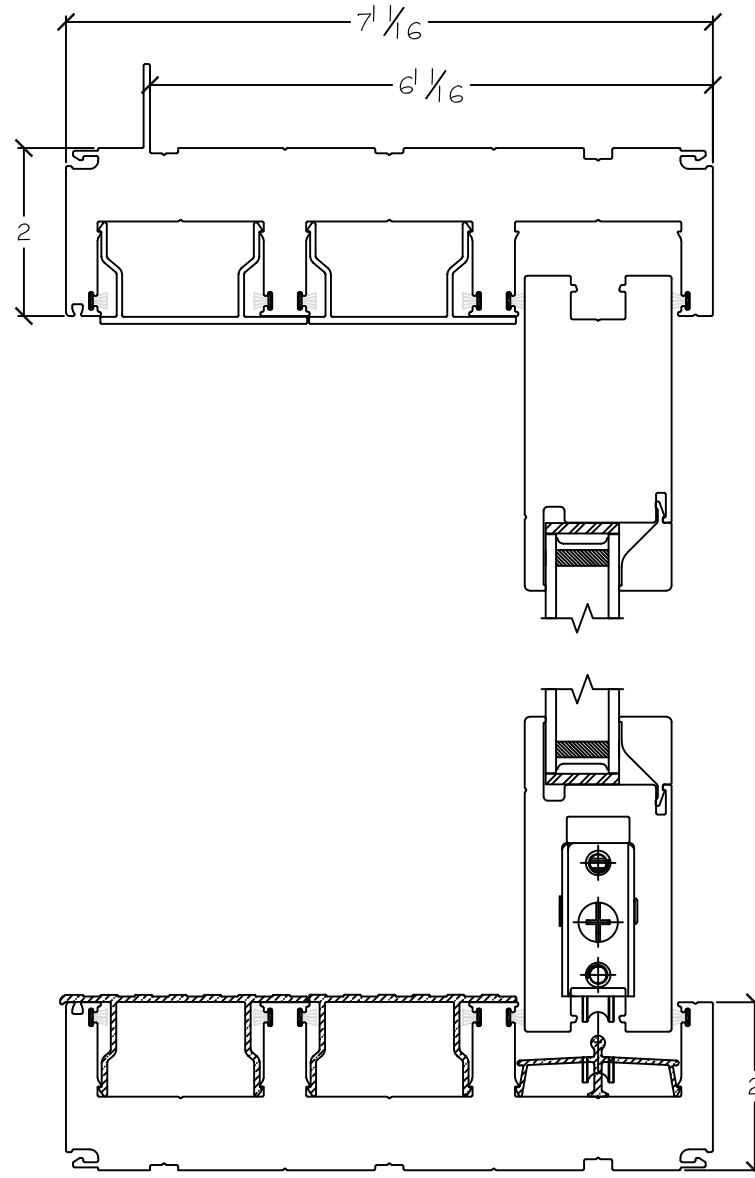

Notice: This document contains information proprietary to and is protected by copyright of Win-Dor Inc. and shall not be copied, disclosed to others, or used for any purpose other than that for which it is given, without the written permission of Win-Dor Inc.

WINDOR
www.windorsystems.com

450 Delta Ave
Brea, Ca 92821
(714) 385-1202

Project:

File name: 3750 Multi Slide Door - XXO Section Views - 1 inch Nail-fin

Date: 20171108

Notes:

Layout: Vertical Section View

Drawn by: J Johnson