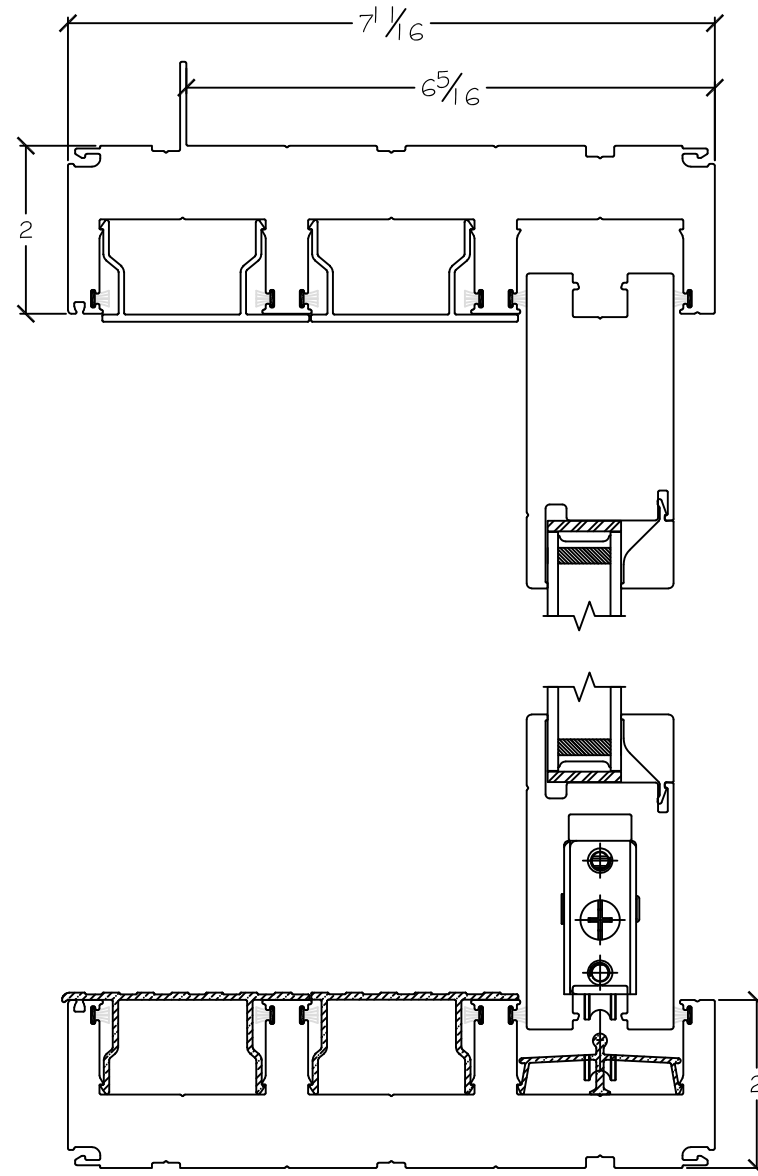

Notice: This document contains information proprietary to and is protected by copyright of Win-Dor Inc. and shall not be copied, disclosed to others, or used for any purpose other than that for which it is given, without the written permission of Win-Dor Inc.

WINDOR
www.windorsystems.com

450 Delta Ave
Brea, Ca 92821
(714) 385-1202

Project:

File name: 3750 Multi Slide Door - XXO Section Views - 1.375 inch Nail-fin

Date: 20171107

Notes:

Layout: Vertical Section View

Drawn by: J Johnson