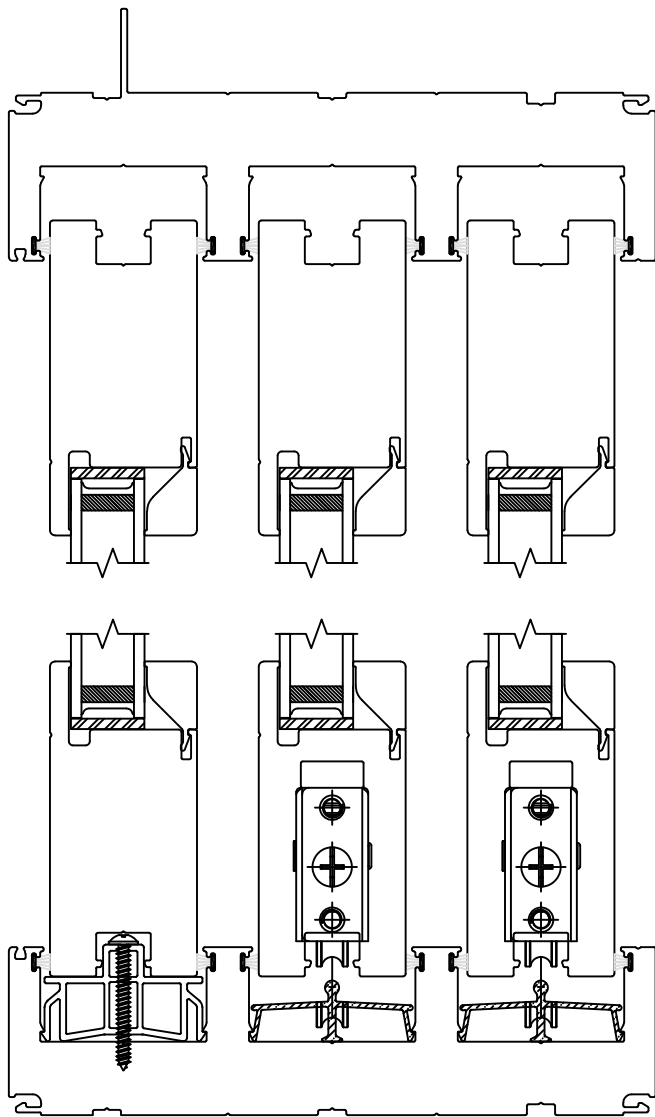

Notice: This document contains information proprietary to and is protected by copyright of Win-Dor Inc. and shall not be copied, disclosed to others, or used for any purpose other than that for which it is given, without the written permission of Win-Dor Inc.

WINDOR
www.windorsystems.com

450 Delta Ave
Brea, Ca 92821
(714) 385-1202

Project:

File name: 3750 Multi Slide Door - XXO Section Views - 1.375 inch Nail-fin

Date: 20171107

Notes:

Layout: Vertical Section View

Drawn by: J Johnson