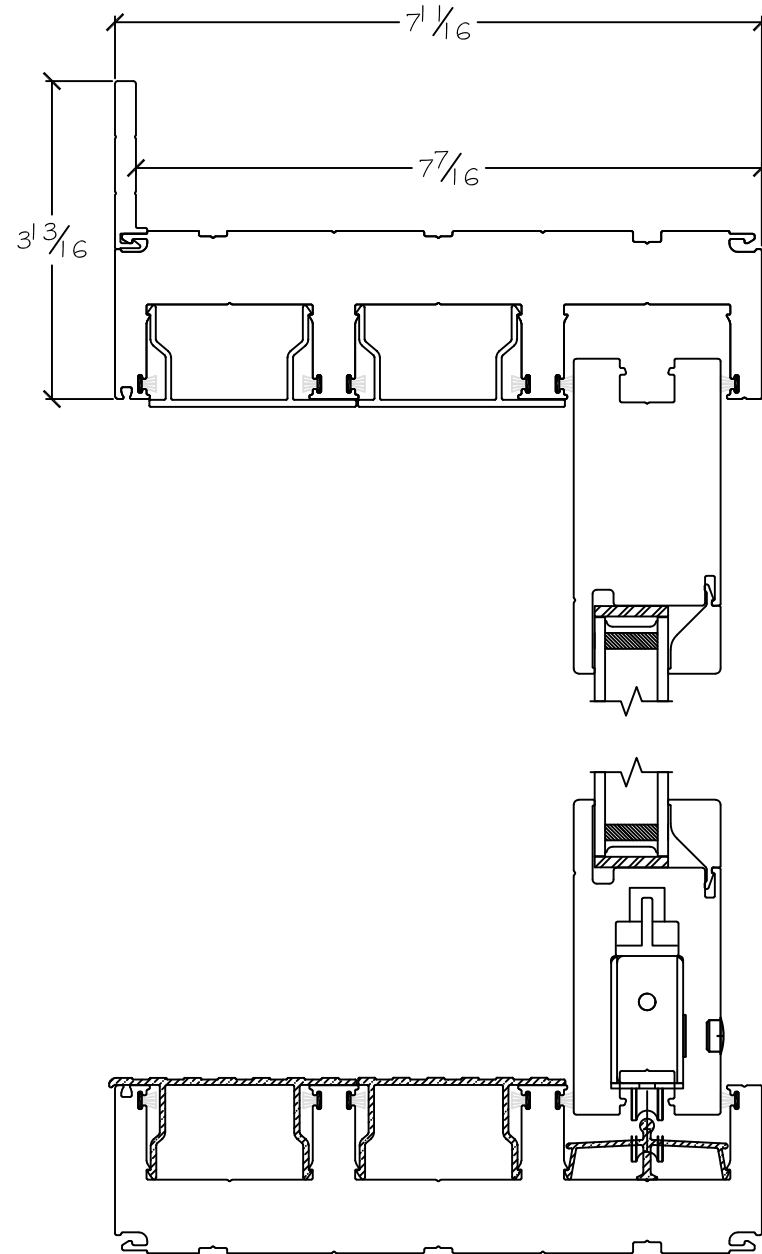

Notice: This document contains information proprietary to and is protected by copyright of Win-Dor Inc. and shall not be copied, disclosed to others, or used for any purpose other than that for which it is given, without the written permission of Win-Dor Inc.

WINDOR
www.windorsystems.com

450 Delta Ave
Brea, Ca 92821
(714) 385-1202

Project:

Notes:

File name: 3750 Multi Slide Door - XXO Section Views - Stucco Fin

Layout: Vertical Section View

Date: 20190913

Drawn by: J Johnson