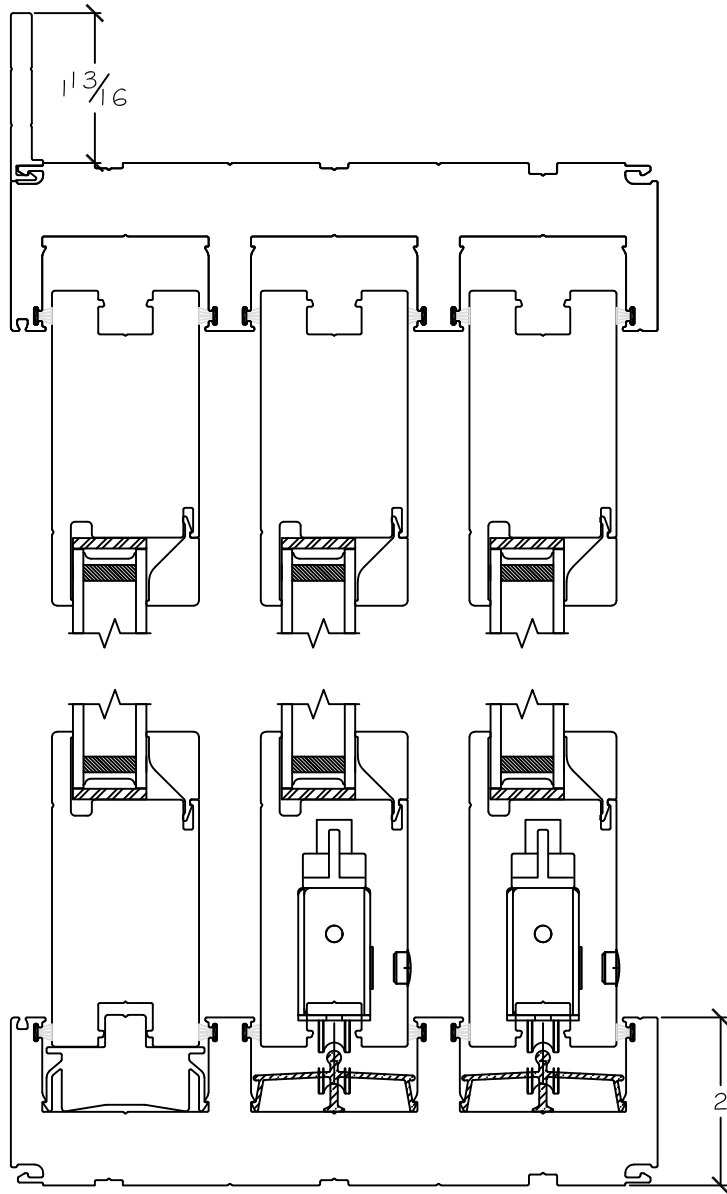

Notice: This document contains information proprietary to and is protected by copyright of Win-Dor Inc. and shall not be copied, disclosed to others, or used for any purpose other than that for which it is given, without the written permission of Win-Dor Inc.

WINDOR
www.windorsystems.com

450 Delta Ave
Brea, Ca 92821
(714) 385-1202

Project:

Notes:

File name: 3750 Multi Slide Door - XXO Section Views - Stucco Fin

Layout: Vertical Section View

Date: 20190913

Drawn by: J Johnson