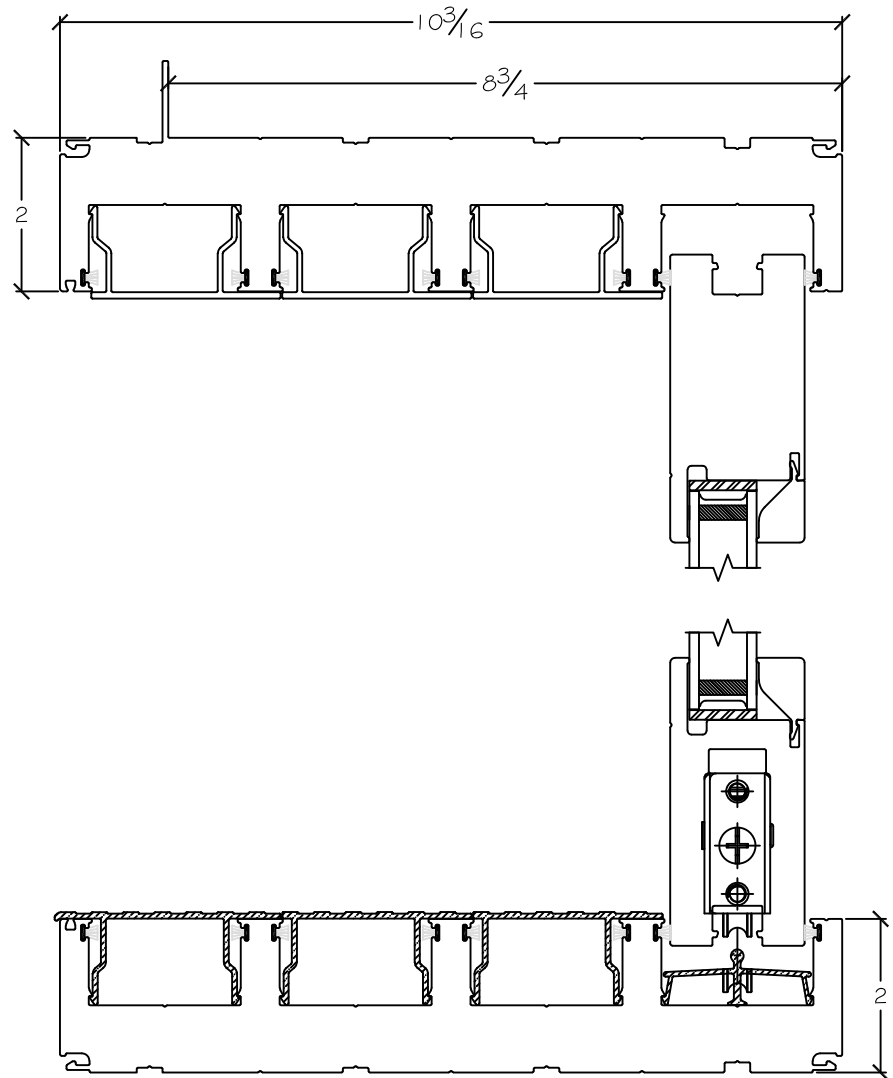

Notice: This document contains information proprietary to and is protected by copyright of Win-Dor Inc. and shall not be copied, disclosed to others, or used for any purpose other than that for which it is given, without the written permission of Win-Dor Inc.

WINDOR
www.windorsystems.com

450 Delta Ave
Brea, Ca 92821
(714) 385-1202

Project:	File name: 3750 Multi Slide Door - XXXO Section Views - 1.375 inch Nail-fin	Date: 20171107
Notes:	Layout: Vertical Section View	Drawn by: J Johnson