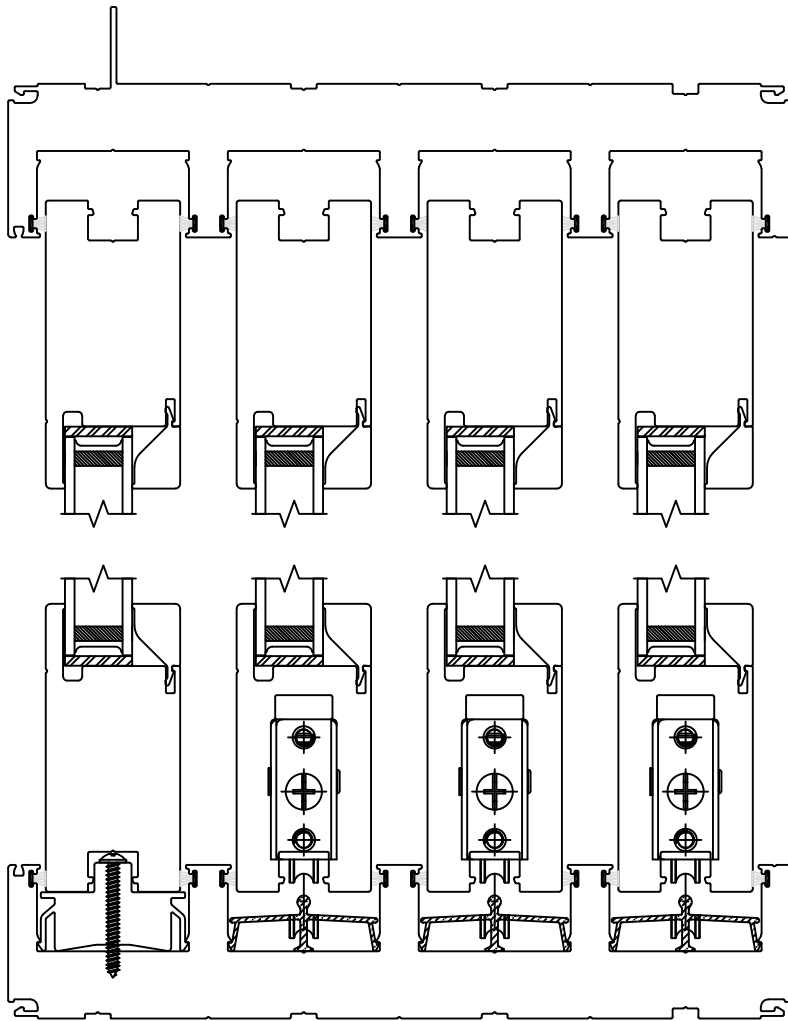

Notice: This document contains information proprietary to and is protected by copyright of Win-Dor Inc. and shall not be copied, disclosed to others, or used for any purpose other than that for which it is given, without the written permission of Win-Dor Inc.

WINDOR
www.windorsystems.com

450 Delta Ave
Brea, Ca 92821
(714) 385-1202

Project:	File name: 3750 Multi Slide Door - XXXO Section Views - 1.375 inch Nail-fin	Date: 20171107
Notes:	Layout: Vertical Section View	Drawn by: J Johnson