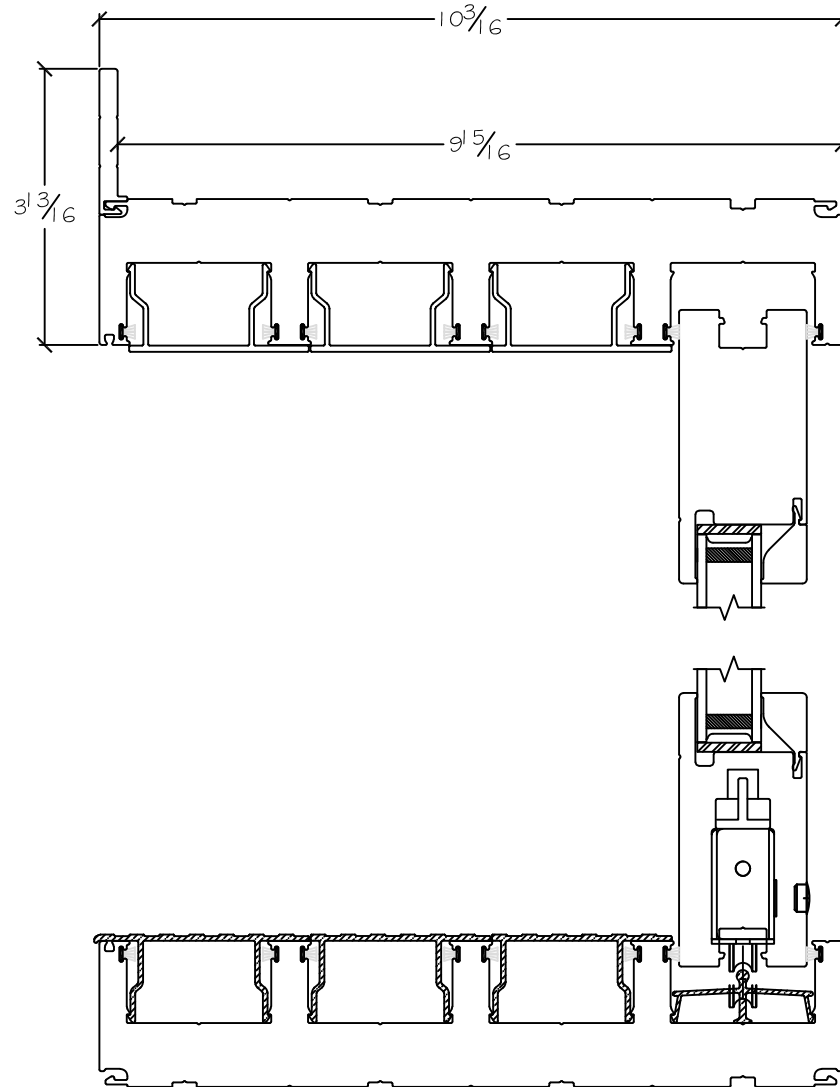

Project:

File name: 3750 Multi Slide Door - XXXO Section Views - Stucco Fin

Date: 20190913

Notes:

Layout: Horizontal Section View

Drawn by: J Johnson

Notice: This document contains information proprietary to and is protected by copyright of Win-Dor Inc. and shall not be copied, disclosed to others, or used for any purpose other than that for which it is given, without the written permission of Win-Dor Inc.

WINDOR
www.windorsystems.com

450 Delta Ave
Brea, Ca 92821
(714) 385-1202

Project:	File name: 3750 Multi Slide Door - XXXO Section Views - Stucco Fin	Date: 20190913
Notes:	Layout: Vertical Section View	Drawn by: J Johnson