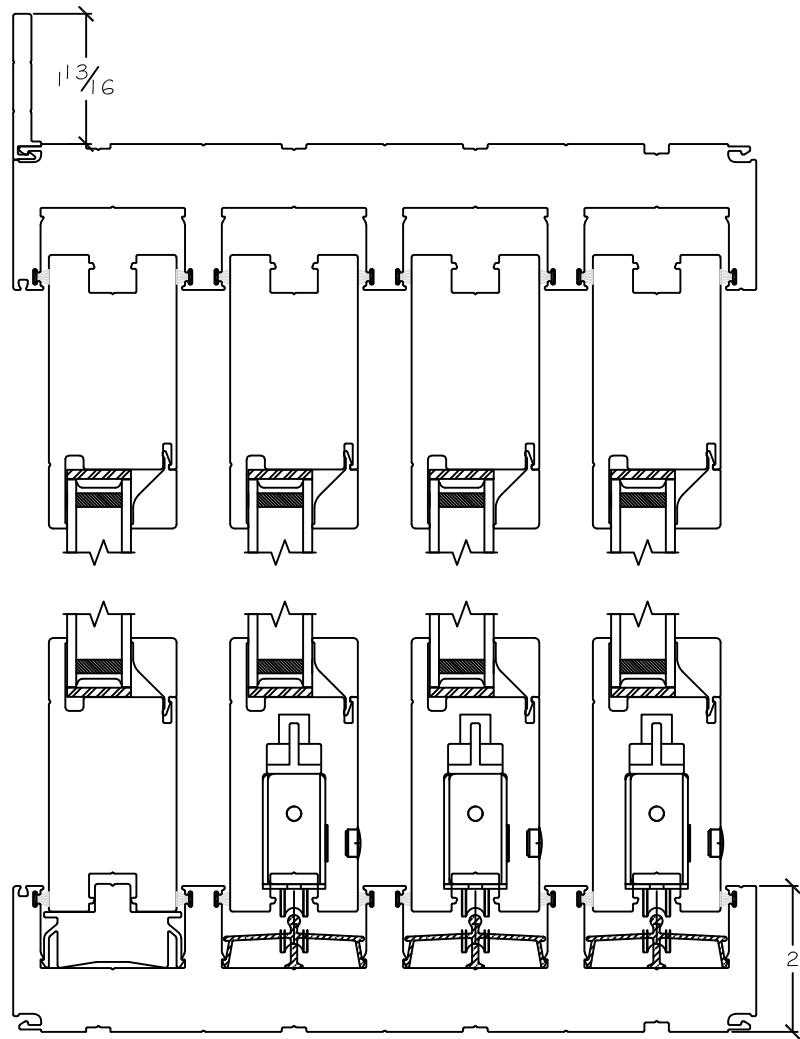

Project:

File name: 3750 Multi Slide Door - XXXO Section Views - Stucco Fin

Date: 20190913

Notes:

Layout: Horizontal Section View

Drawn by: J Johnson

Notice: This document contains information proprietary to and is protected by copyright of Win-Dor Inc. and shall not be copied, disclosed to others, or used for any purpose other than that for which it is given, without the written permission of Win-Dor Inc.

WINDOR
www.windorsystems.com

450 Delta Ave
Brea, Ca 92821
(714) 385-1202

Project:	File name: 3750 Multi Slide Door - XXXO Section Views - Stucco Fin	Date: 20190913
Notes:	Layout: Vertical Section View	Drawn by: J Johnson