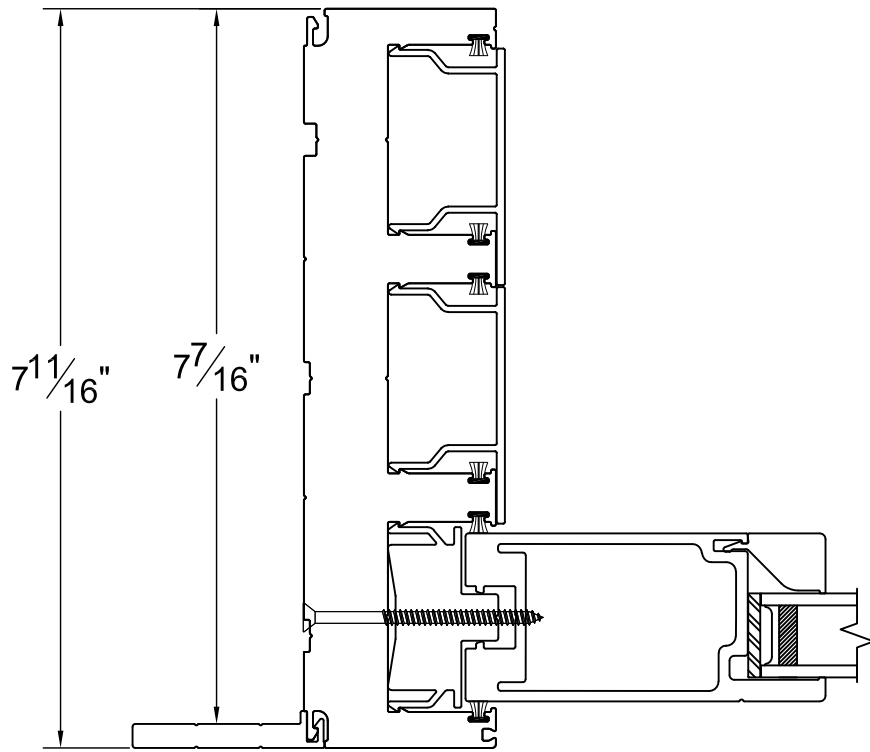

450 Delta Ave
Brea, Ca 92821
(714) 385-1202

Project:	File name: 3750 Multi Slide Door - 3 Track Direct Set - Retro Fin	Date: 20220822
Notes:	Layout: Vertical Section View	Drawn by: J Johnson

Notice: This document contains information proprietary to and is protected by copyright of Win-Dor Inc. and shall not be copied, disclosed to others, or used for any purpose other than that for which it is given, without the written permission of Win-Dor Inc.

WINDOR
www.windorsystems.com

450 Delta Ave
Brea, Ca 92821
(714) 385-1202

Project:

File name: 3750 Multi Slide Door - 3 Track Direct Set - Retro Fin

Date: 20220822

Notes:

Layout: Horizontal Section View

Drawn by: J Johnson