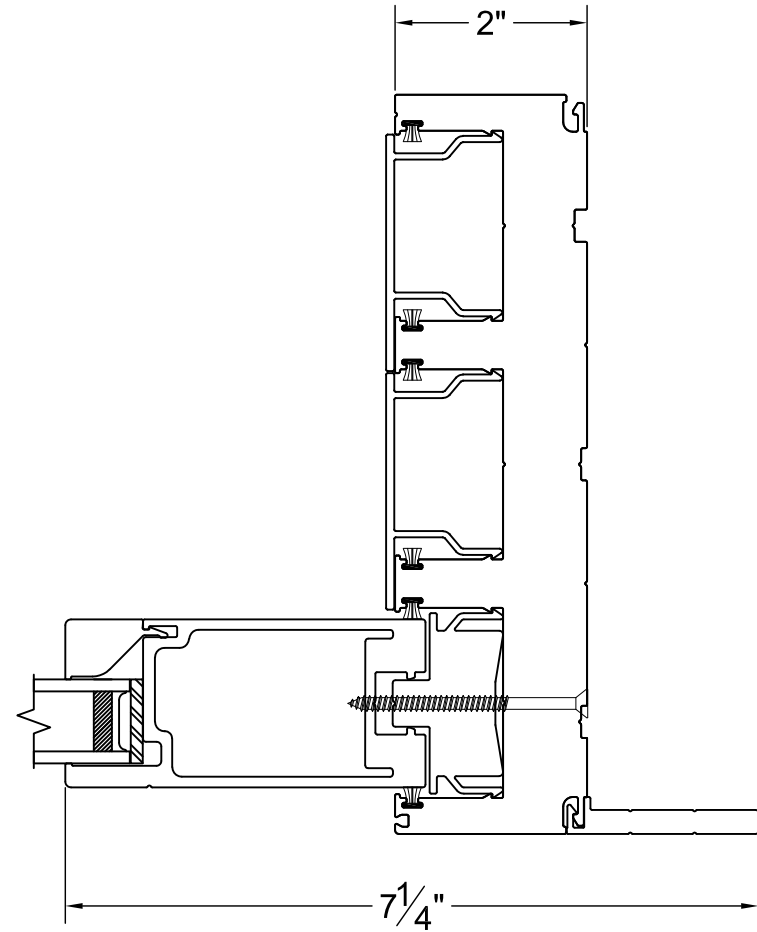

450 Delta Ave
Brea, Ca 92821
(714) 385-1202

Project:	File name: 3750 Multi Slide Door - 3 Track Direct Set - Retro Fin	Date: 20220822
Notes:	Layout: Vertical Section View	Drawn by: J Johnson

Notice: This document contains information proprietary to and is protected by copyright of Win-Dor Inc. and shall not be copied, disclosed to others, or used for any purpose other than that for which it is given, without the written permission of Win-Dor Inc.

WINDOR
www.windorsystems.com

450 Delta Ave
Brea, Ca 92821
(714) 385-1202

Project:

File name: 3750 Multi Slide Door - 3 Track Direct Set - Retro Fin

Date: 20220822

Notes:

Layout: Horizontal Section View

Drawn by: J Johnson