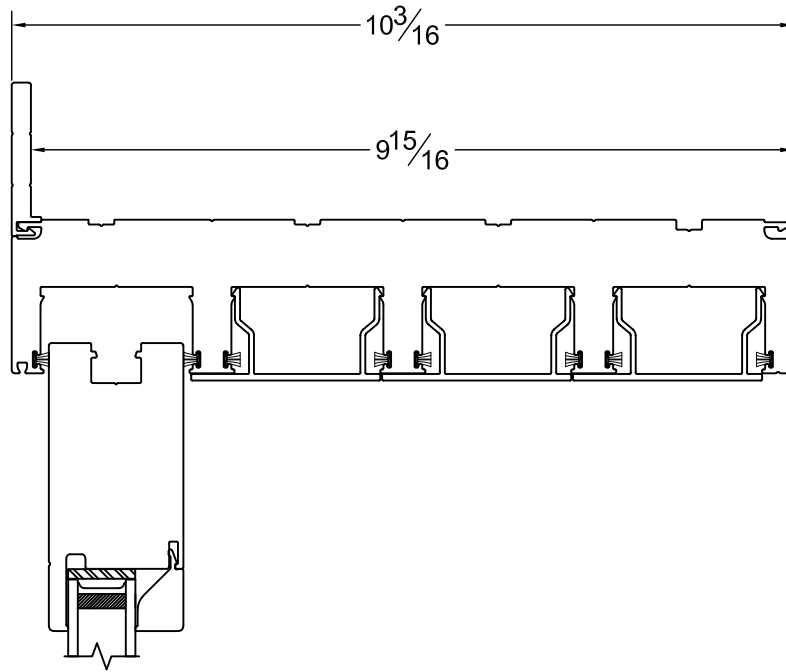

450 Delta Ave
Brea, Ca 92821
(714) 385-1202

Project:	File name: 3750 Multi Slide Door - 4 Track Direct Set - Retro Fin	Date: 20220822
Notes:	Layout: Horizontal Section View	Drawn by: J Johnson

Notice: This document contains information proprietary to and is protected by copyright of Win-Dor Inc. and shall not be copied, disclosed to others, or used for any purpose other than that for which it is given, without the written permission of Win-Dor Inc.

450 Delta Ave
Brea, Ca 92821
(714) 385-1202

Project:	File name: 3750 Multi Slide Door - 4 Track Direct Set - Retro Fin	Date: 20220822
Notes:	Layout: Vertical Section View	Drawn by: J Johnson