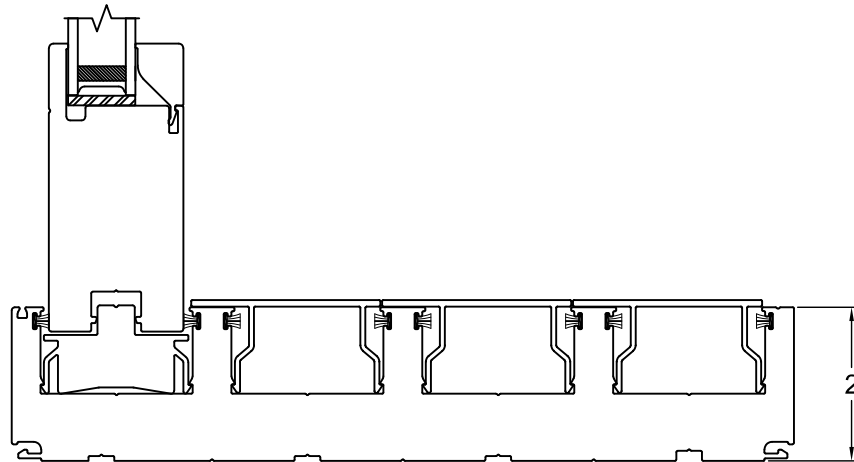

450 Delta Ave
Brea, Ca 92821
(714) 385-1202

Project:	File name: 3750 Multi Slide Door - 4 Track Direct Set - Retro Fin	Date: 20220822
Notes:	Layout: Horizontal Section View	Drawn by: J Johnson

Notice: This document contains information proprietary to and is protected by copyright of Win-Dor Inc. and shall not be copied, disclosed to others, or used for any purpose other than that for which it is given, without the written permission of Win-Dor Inc.

450 Delta Ave
Brea, Ca 92821
(714) 385-1202

Project:	File name: 3750 Multi Slide Door - 4 Track Direct Set - Retro Fin	Date: 20220822
Notes:	Layout: Vertical Section View	Drawn by: J Johnson