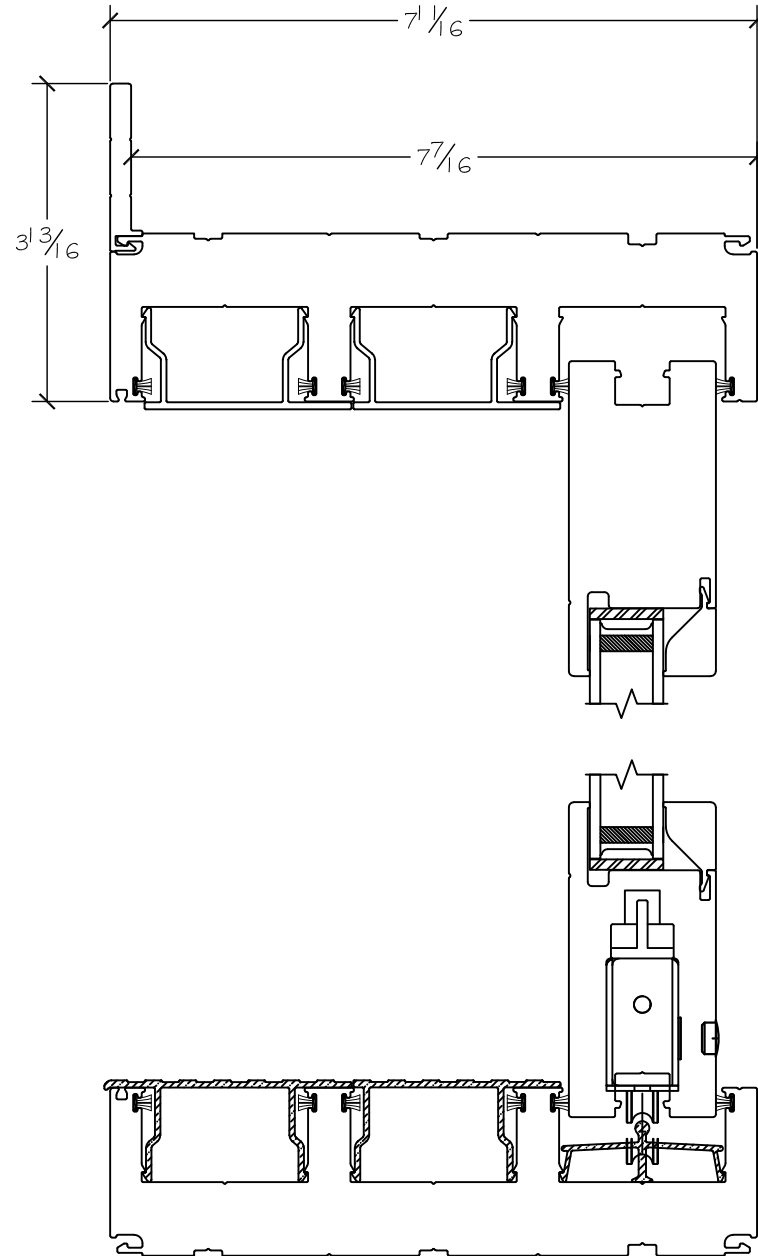

450 Delta Ave
Brea, Ca 92821
(714) 385-1202

Project:	File name: 3750 Multi Slide Door - OXX Section Views - Retro Fin	Date: 20220819
Notes:	Layout: Horizontal Section View	Drawn by: J Johnson

Notice: This document contains information proprietary to and is protected by copyright of Win-Dor Inc. and shall not be copied, disclosed to others, or used for any purpose other than that for which it is given, without the written permission of Win-Dor Inc.

450 Delta Ave
Brea, Ca 92821
(714) 385-1202

Project:	File name: 3750 Multi Slide Door - OXX Section Views - Retro Fin	Date: 20220819
Notes:	Layout: Vertical Section View	Drawn by: J Johnson