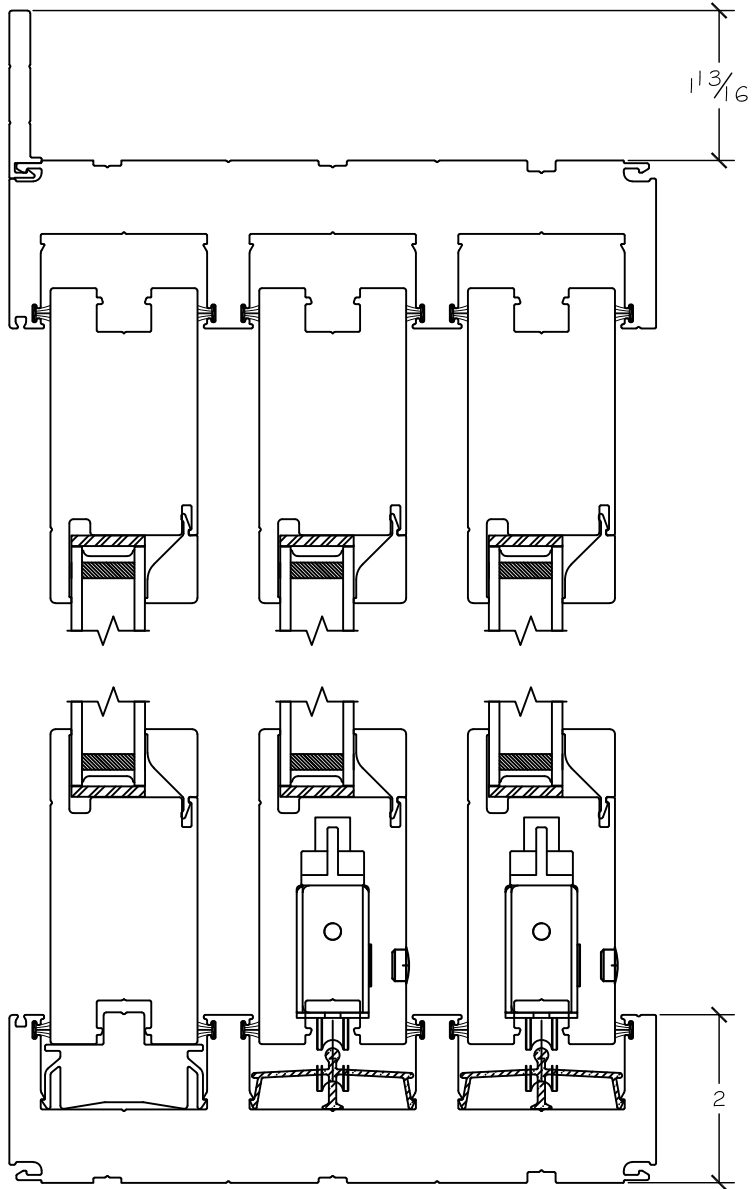

450 Delta Ave
Brea, Ca 92821
(714) 385-1202

Project:	File name: 3750 Multi Slide Door - OXX Section Views - Retro Fin	Date: 20220819
Notes:	Layout: Horizontal Section View	Drawn by: J Johnson

Notice: This document contains information proprietary to and is protected by copyright of Win-Dor Inc. and shall not be copied, disclosed to others, or used for any purpose other than that for which it is given, without the written permission of Win-Dor Inc.

450 Delta Ave
Brea, Ca 92821
(714) 385-1202

Project:	File name: 3750 Multi Slide Door - OXX Section Views - Retro Fin	Date: 20220819
Notes:	Layout: Vertical Section View	Drawn by: J Johnson