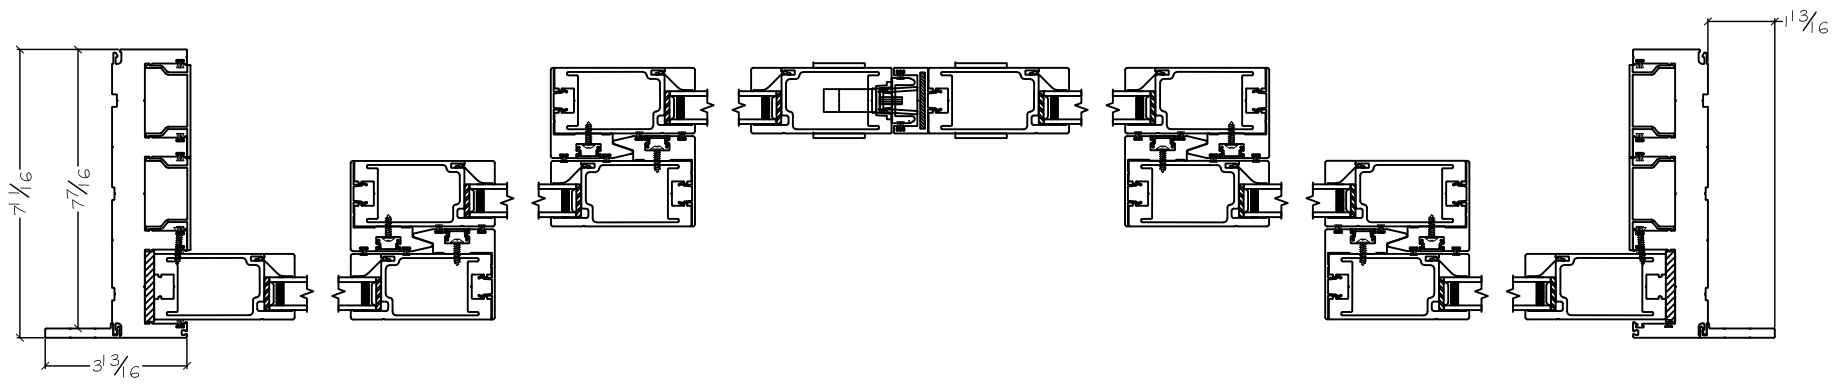

450 Delta Ave
Brea, Ca 92821
(714) 385-1202

Project:	File name: 3750 Multi Slide Door - OXX-XXO Section Views - Retro Fin	Date: 20220825
Notes:	Layout: Vertical Section View	Drawn by: J Johnson

Notice: This document contains information proprietary to and is protected by copyright of Win-Dor Inc. and shall not be copied, disclosed to others, or used for any purpose other than that for which it is given, without the written permission of Win-Dor Inc.

450 Delta Ave
 Brea, Ca 92821
 (714) 385-1202

Project:	File name: 3750 Multi Slide Door - OXX-XXO Section Views - Retro Fin	Date: 20220825
Notes:	Layout: Horizontal Section View Section View	Drawn by: J Johnson