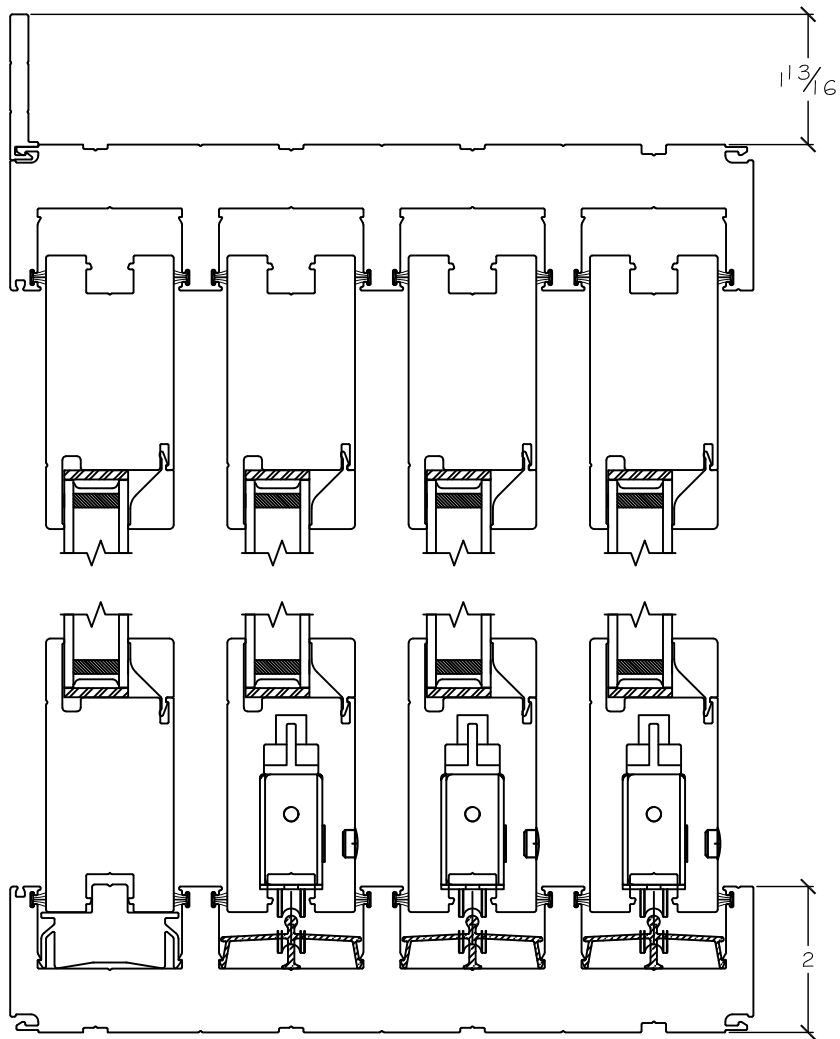

WINDOR
www.windorsystems.com

450 Delta Ave
Brea, Ca 92821
(714) 385-1202

Project:

File name: 3750 Multi Slide Door - OXXX Section Views - Retro Fin

Date: 20220822

Notes:

Layout: Horizontal Section View

Drawn by: J Johnson