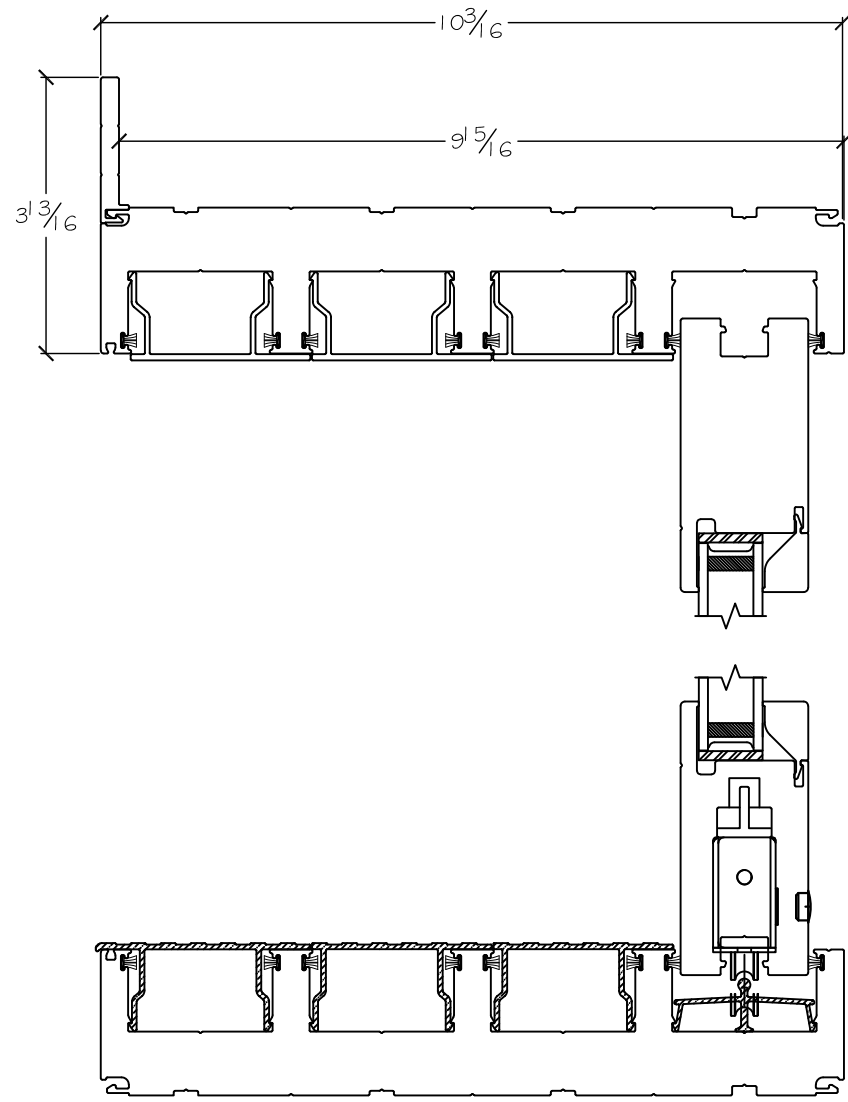

WINDOR
www.windorsystems.com

450 Delta Ave
Brea, Ca 92821
(714) 385-1202

Project:

File name: 3750 Multi Slide Door - OXXX Section Views - Retro Fin

Date: 20220822

Notes:

Layout: Horizontal Section View

Drawn by: J Johnson