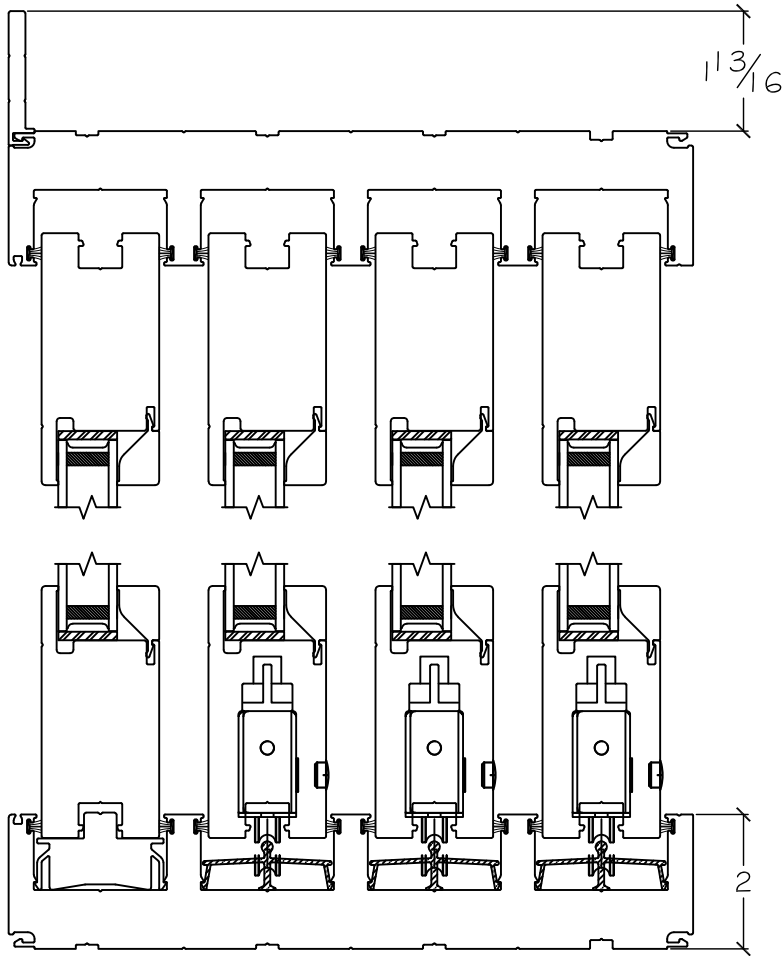

450 Delta Ave
 Brea, Ca 92821
 (714) 385-1202

Project:	File name: 3750 Multi Slide Door - OXXX-XXXO Section Views - Retro Fin	Date: 20220822
Notes:	Layout: Horizontal Section View	Drawn by: J Johnson

Notice: This document contains information proprietary to and is protected by copyright of Win-Dor Inc. and shall not be copied, disclosed to others, or used for any purpose other than that for which it is given, without the written permission of Win-Dor Inc.

WINDOR
www.windorsystems.com

450 Delta Ave
Brea, Ca 92821
(714) 385-1202

Project:

File name: 3750 Multi Slide Door - OXXX-XXXO Section Views - Retro Fin

Date: 20220822

Notes:

Layout: Vertical Section View

Drawn by: J Johnson