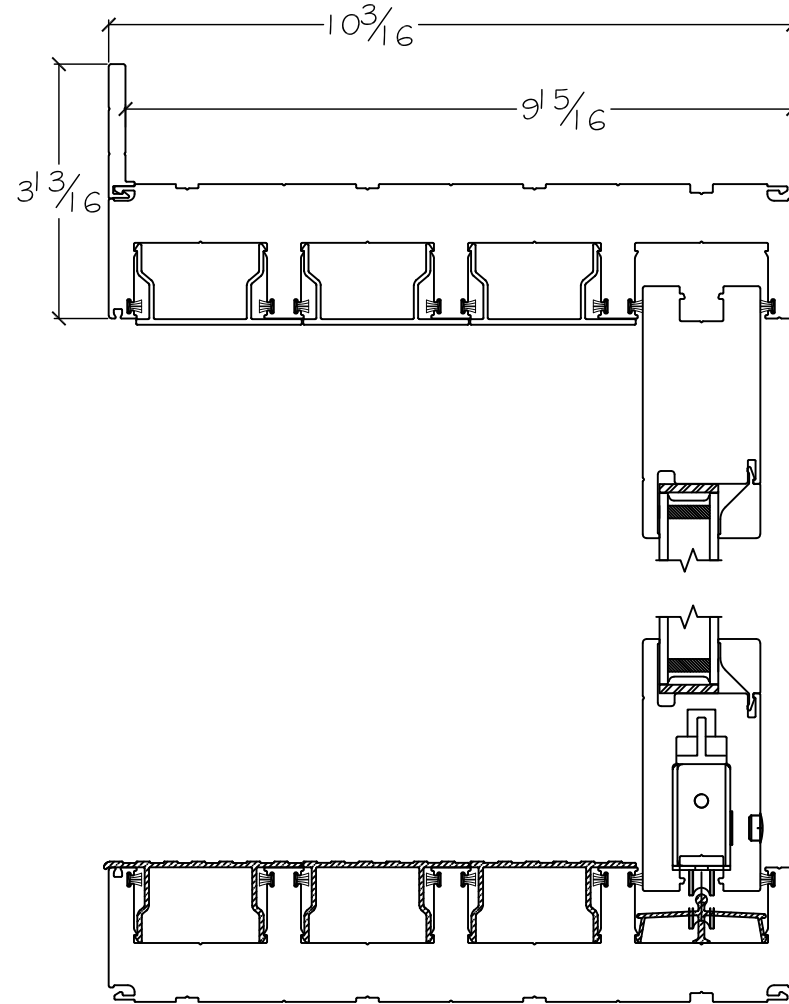

450 Delta Ave
 Brea, Ca 92821
 (714) 385-1202

Project:	File name: 3750 Multi Slide Door - OXXX-XXXO Section Views - Retro Fin	Date: 20220822
Notes:	Layout: Horizontal Section View	Drawn by: J Johnson

Notice: This document contains information proprietary to and is protected by copyright of Win-Dor Inc. and shall not be copied, disclosed to others, or used for any purpose other than that for which it is given, without the written permission of Win-Dor Inc.

WINDOR
www.windorsystems.com

450 Delta Ave
Brea, Ca 92821
(714) 385-1202

Project:

File name: 3750 Multi Slide Door - OXXX-XXXO Section Views - Retro Fin

Date: 20220822

Notes:

Layout: Vertical Section View

Drawn by: J Johnson