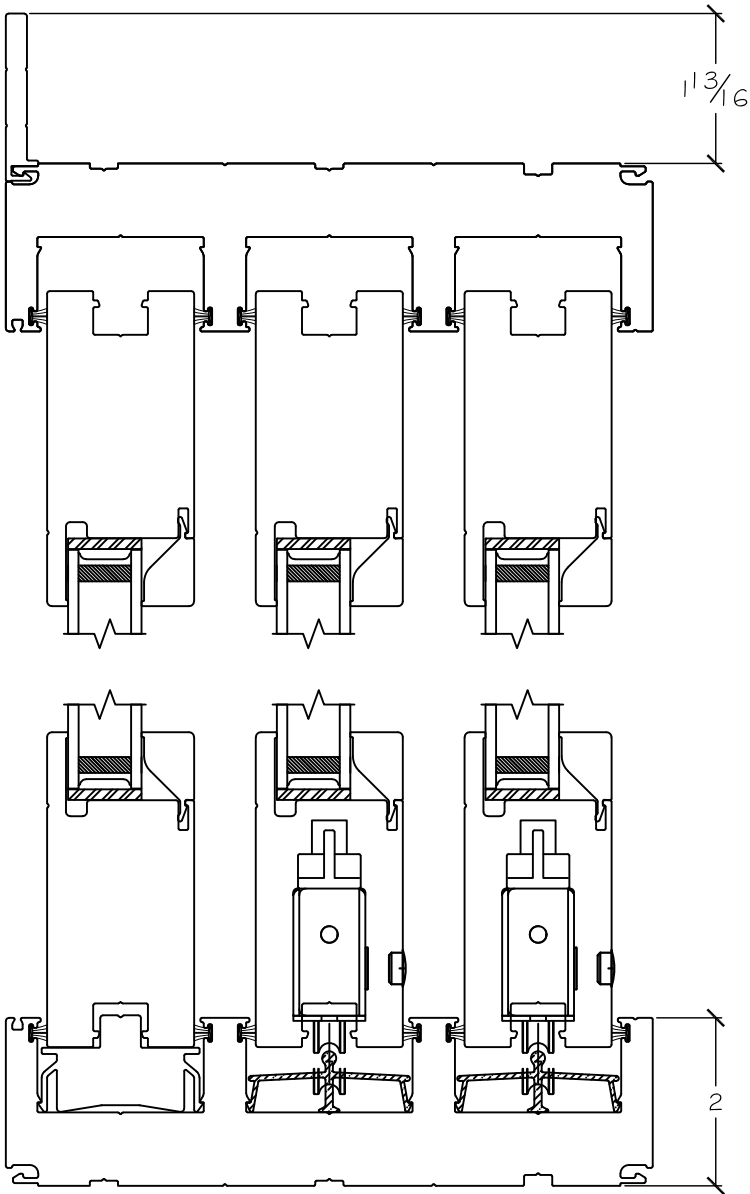

450 Delta Ave
 Brea, Ca 92821
 (714) 385-1202

Project:	File name: 3750 Multi Slide Door - XXO Section Views - Retro Fin	Date: 20220819
Notes:	Layout: Horizontal Section View	Drawn by: J Johnson

Project:

File name: 3750 Multi Slide Door - XXO Section Views - Retro Fin

Date: 20220819

Notes:

Layout: Vertical Section View

Drawn by: J Johnson

Notice: This document contains information proprietary to and is protected by copyright of Win-Dor Inc. and shall not be copied, disclosed to others, or used for any purpose other than that for which it is given, without the written permission of Win-Dor Inc.