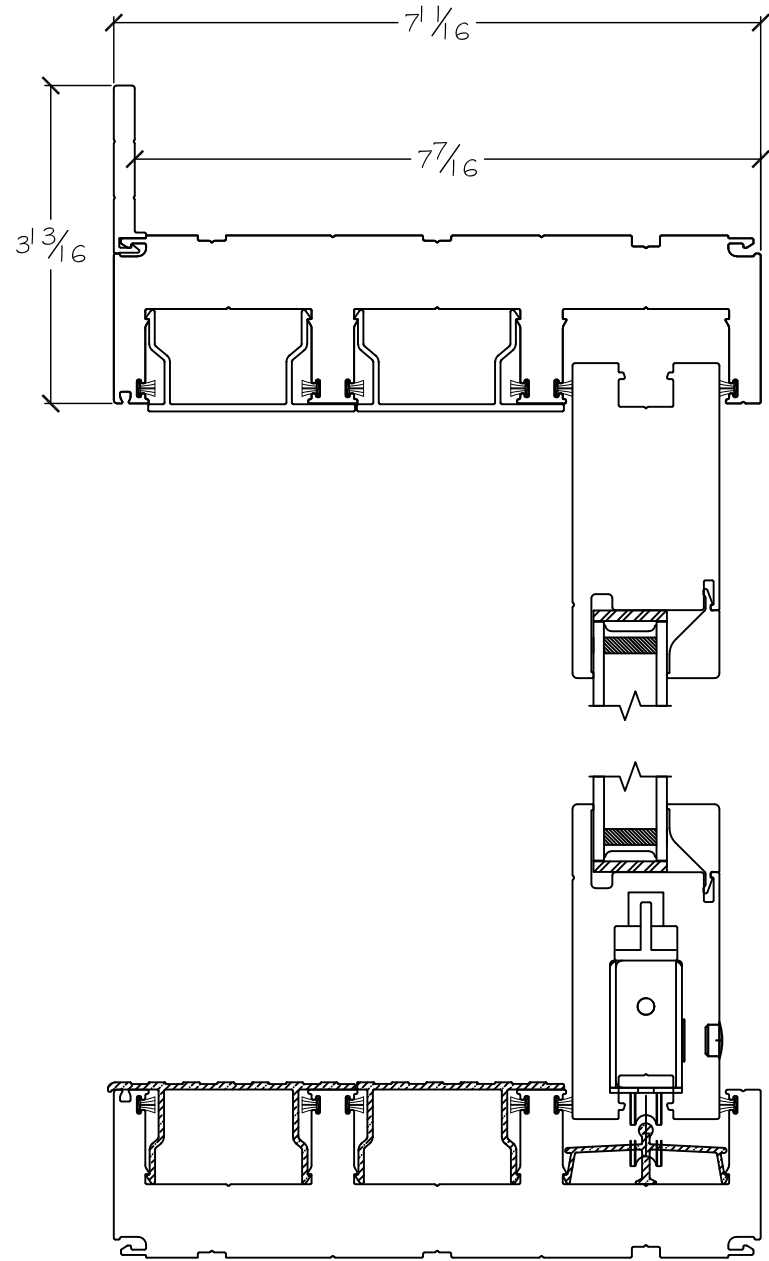

450 Delta Ave
 Brea, Ca 92821
 (714) 385-1202

Project:	File name: 3750 Multi Slide Door - XXO Section Views - Retro Fin	Date: 20220819
Notes:	Layout: Horizontal Section View	Drawn by: J Johnson

Project:

File name: 3750 Multi Slide Door - XXO Section Views - Retro Fin

Date: 20220819

Notes:

Layout: Vertical Section View

Drawn by: J Johnson

Notice: This document contains information proprietary to and is protected by copyright of Win-Dor Inc. and shall not be copied, disclosed to others, or used for any purpose other than that for which it is given, without the written permission of Win-Dor Inc.