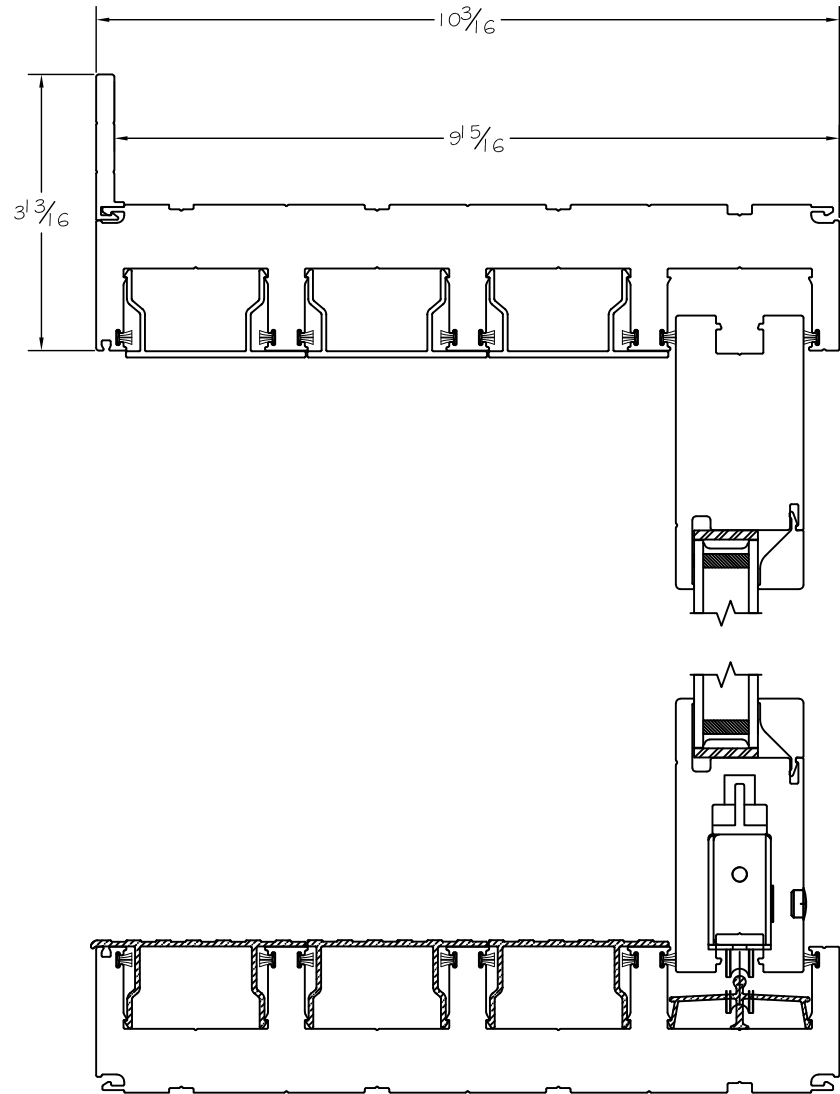

Notice: This document contains information proprietary to and is protected by copyright of Win-Dor Inc. and shall not be copied, disclosed to others, or used for any purpose other than that for which it is given, without the written permission of Win-Dor Inc.

WINDOR
www.windorsystems.com

450 Delta Ave
Brea, Ca 92821
(714) 385-1202

Project:

File name: 3750 Multi Slide Door - XXXO Section Views - Retro Fin

Date: 20220819

Notes:

Layout: Vertical Section View

Drawn by: J Johnson