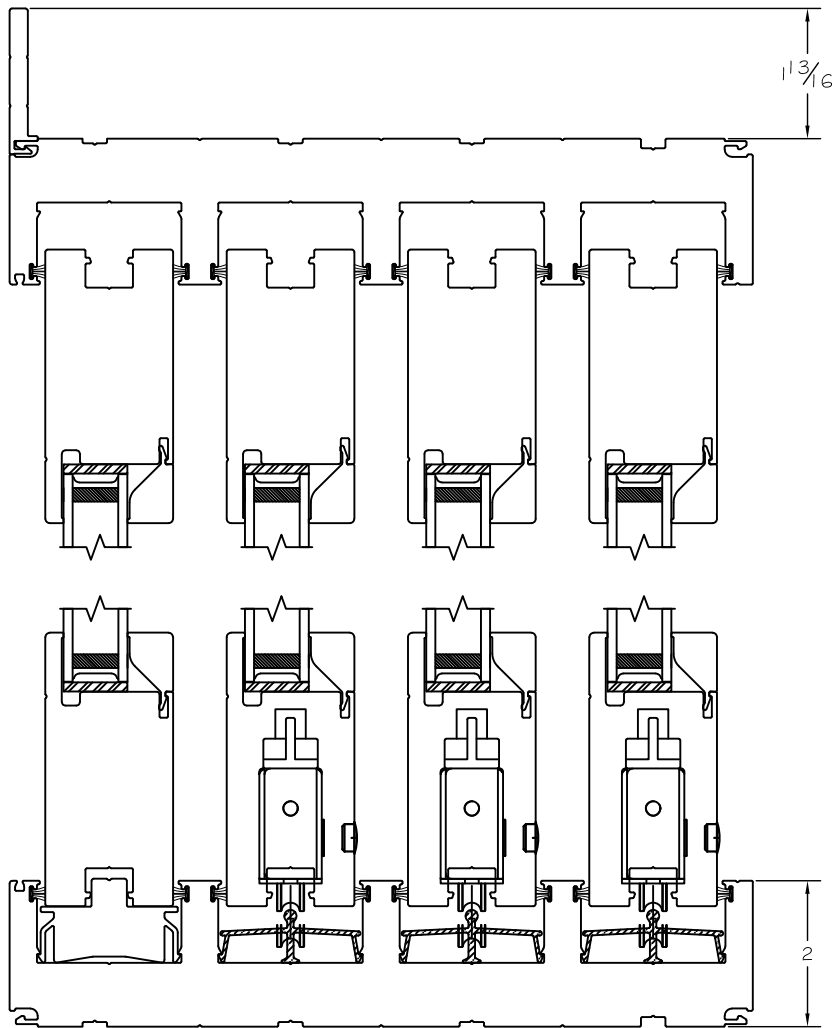

Notice: This document contains information proprietary to and is protected by copyright of Win-Dor Inc. and shall not be copied, disclosed to others, or used for any purpose other than that for which it is given, without the written permission of Win-Dor Inc.

WINDOR
www.windorsystems.com

450 Delta Ave
Brea, Ca 92821
(714) 385-1202

Project:

File name: 3750 Multi Slide Door - XXXO Section Views - Retro Fin

Date: 20220819

Notes:

Layout: Vertical Section View

Drawn by: J Johnson