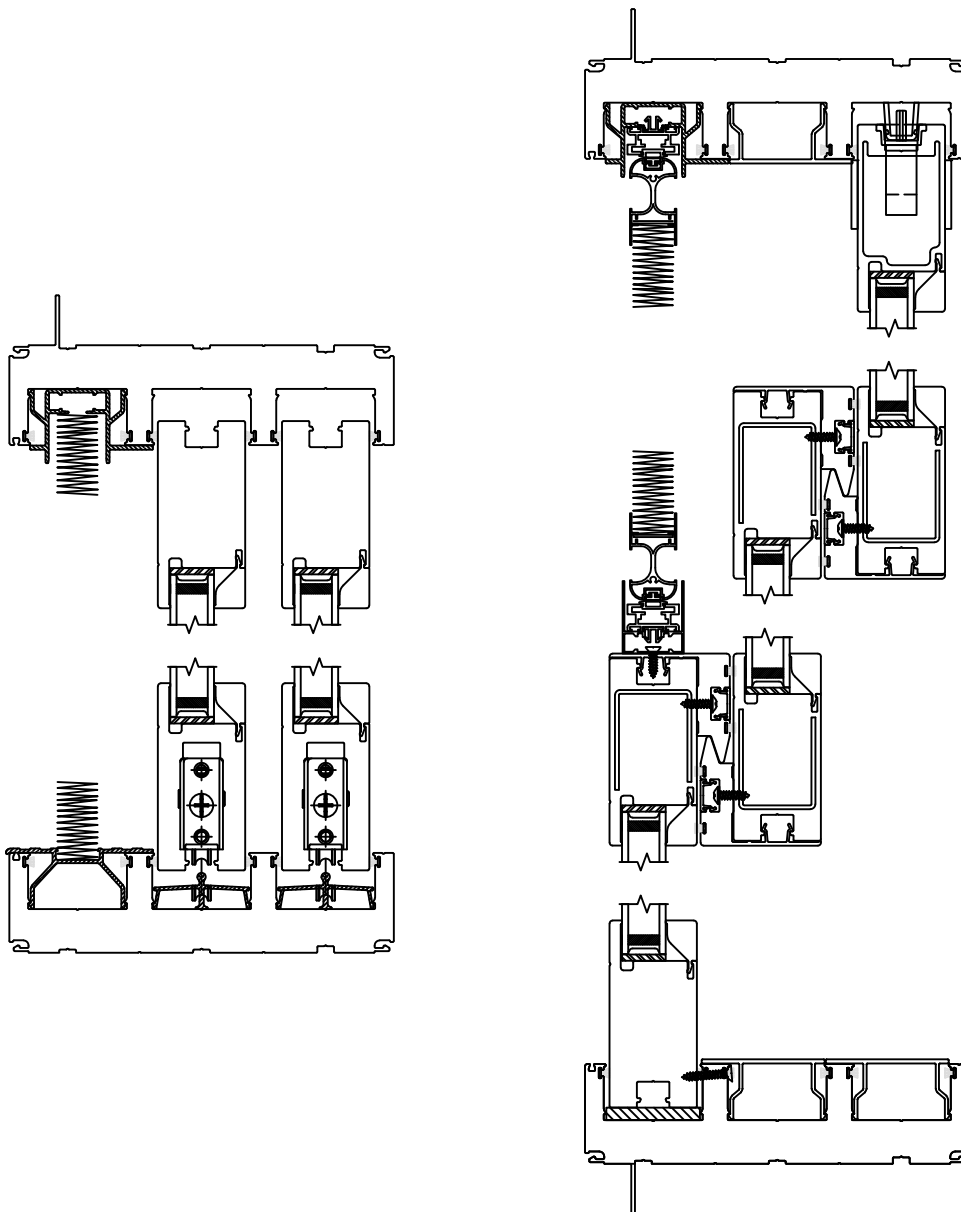

## Integrated Pleated Screen

The 3750 MultiSlide Door is available with an optional integrated pleated screen. The stilles for the screen are built-in to the frame and threshold. This option can also be added for after installation. It requires replacing the threshold and caps.

3750 XXO Multislide with Intergrated Screen