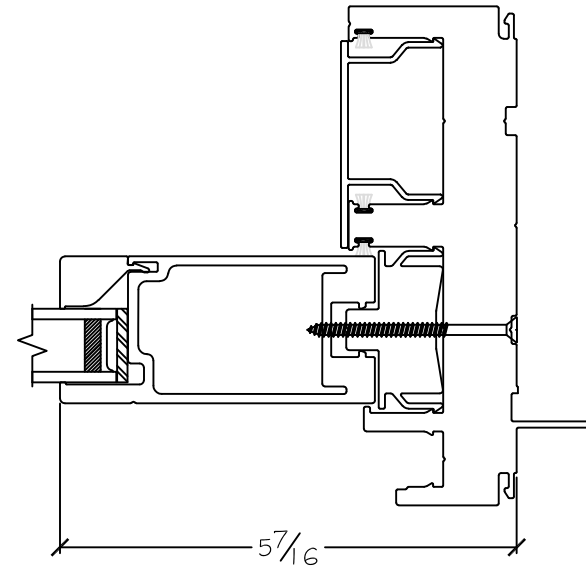

Project:	File name: 3750 Patio Door - Direct Set - 1 Inch Nail-fin	Date: 20200604
Notes:	Layout: Vertical Section View	Drawn by: J Johnson

Notice: This document contains information proprietary to and is protected by copyright of Win-Dor Inc. and shall not be copied, disclosed to others, or used for any purpose other than that for which it is given, without the written permission of Win-Dor Inc.

WINDOR
www.windorsystems.com

450 Delta Ave
Brea, Ca 92821
(714) 385-1202

Project:

File name: 3750 Patio Door - Direct Set - 1 Inch Nail-fin

Date: 20200604

Notes:

Layout: Horizontal Section View

Drawn by: J Johnson