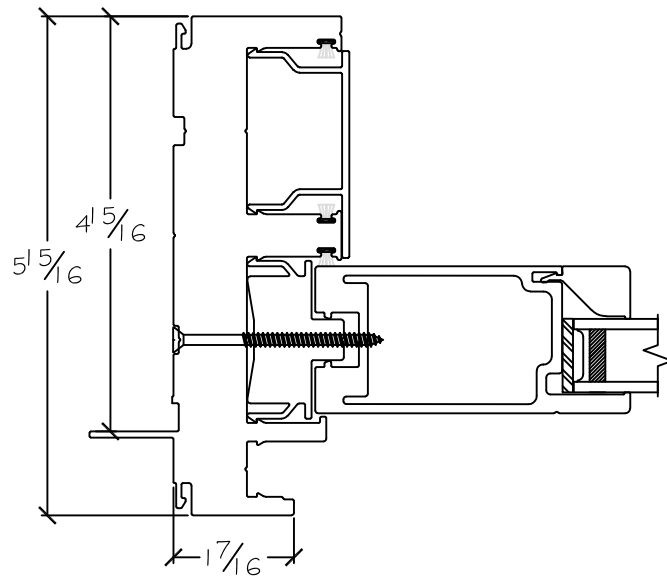

Project:	File name: 3750 Patio Door - Direct Set - 1 Inch Nail-fin	Date: 20200604
Notes:	Layout: Vertical Section View	Drawn by: J Johnson

Notice: This document contains information proprietary to and is protected by copyright of Win-Dor Inc. and shall not be copied, disclosed to others, or used for any purpose other than that for which it is given, without the written permission of Win-Dor Inc.

WINDOR
www.windorsystems.com

450 Delta Ave
Brea, Ca 92821
(714) 385-1202

Project:

File name: 3750 Patio Door - Direct Set - 1 Inch Nail-fin

Date: 20200604

Notes:

Layout: Horizontal Section View

Drawn by: J Johnson