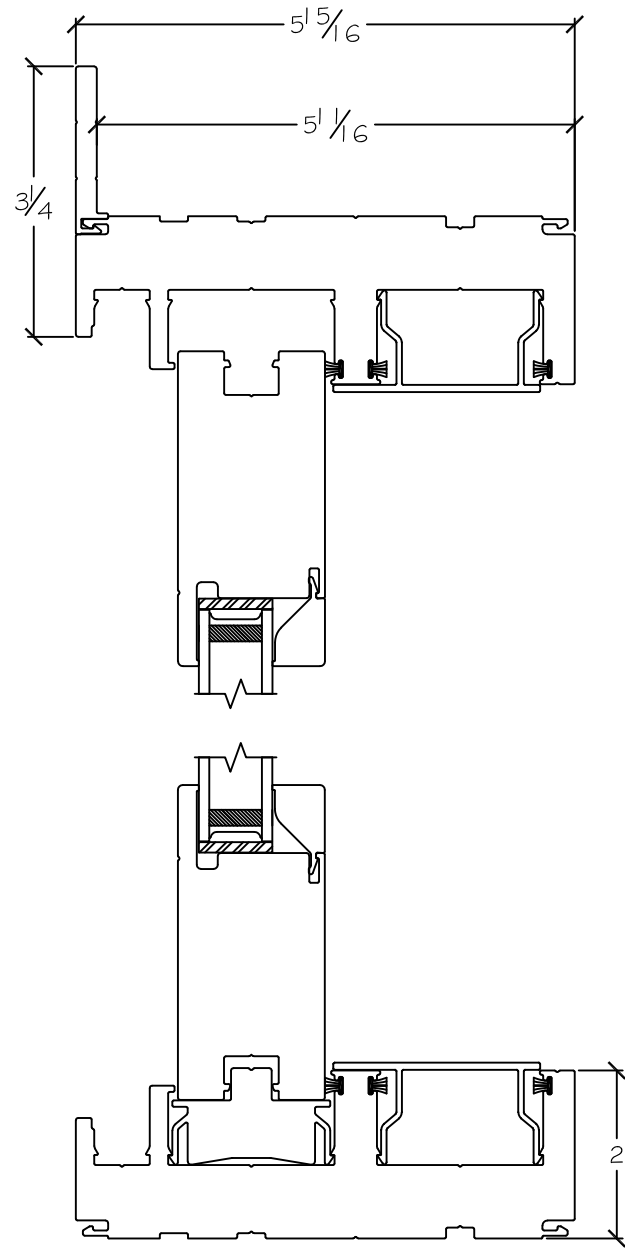

450 Delta Ave
Brea, Ca 92821
(714) 385-1202

| | | |
|----------|---|---------------------|
| Project: | File name: 3750 Patio Door - Direct Set - Retro Fin | Date: 20220815 |
| Notes: | Layout: Horizontal Section View | Drawn by: J Johnson |

| | | |
|----------|---|---------------------|
| Project: | File name: 3750 Patio Door - Direct Set - Retro Fin | Date: 20220815 |
| Notes: | Layout: Vertical Section View | Drawn by: J Johnson |