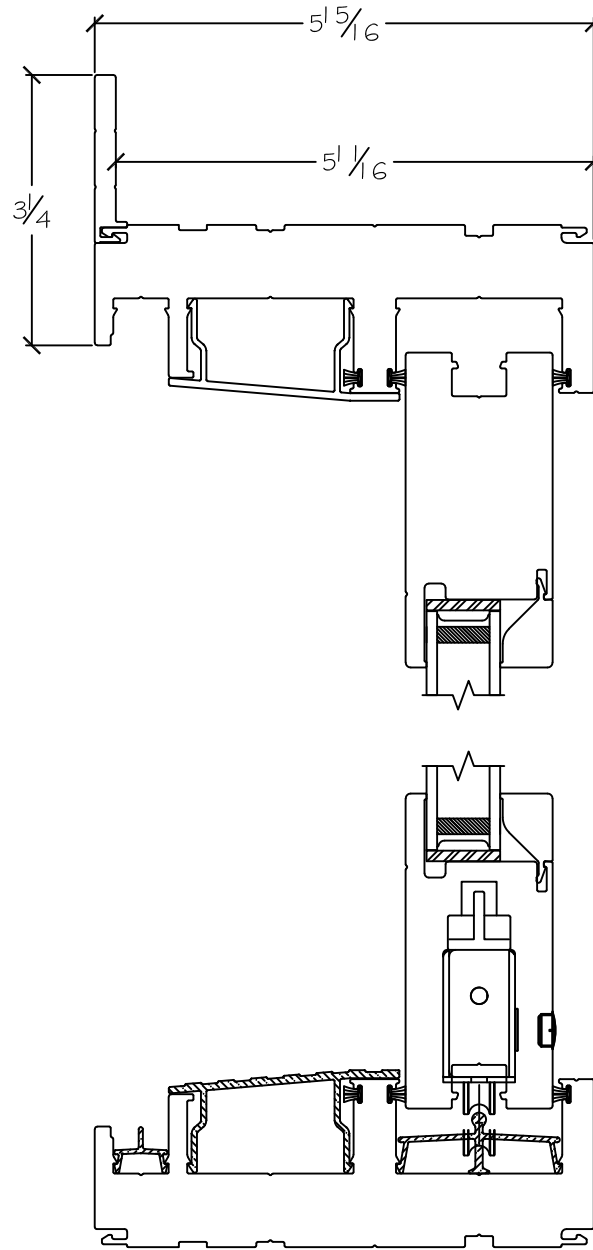

*Upgraded flush handle

450 Delta Ave
 Brea, Ca 92821
 (714) 385-1202

Notice: This document contains information proprietary to and is protected by copyright of Win-Dor Inc. and shall not be copied, disclosed to others, or used for any purpose other than that for which it is given, without the written permission of Win-Dor Inc.

Project:	File name: 3750 Patio Door - OOX Section Views - Retro Fin	Date: 20220815
Notes:	Layout: Horizontal Section View	Drawn by: J Johnson

Notice: This document contains information proprietary to and is protected by copyright of Win-Dor Inc. and shall not be copied, disclosed to others, or used for any purpose other than that for which it is given, without the written permission of Win-Dor Inc.

450 Delta Ave
Brea, Ca 92821
(714) 385-1202

Project:	File name: 3750 Patio Door - OOX Section Views - Retro Fin	Date: 20220815
Notes:	Layout: Vertical Section View	Drawn by: J Johnson