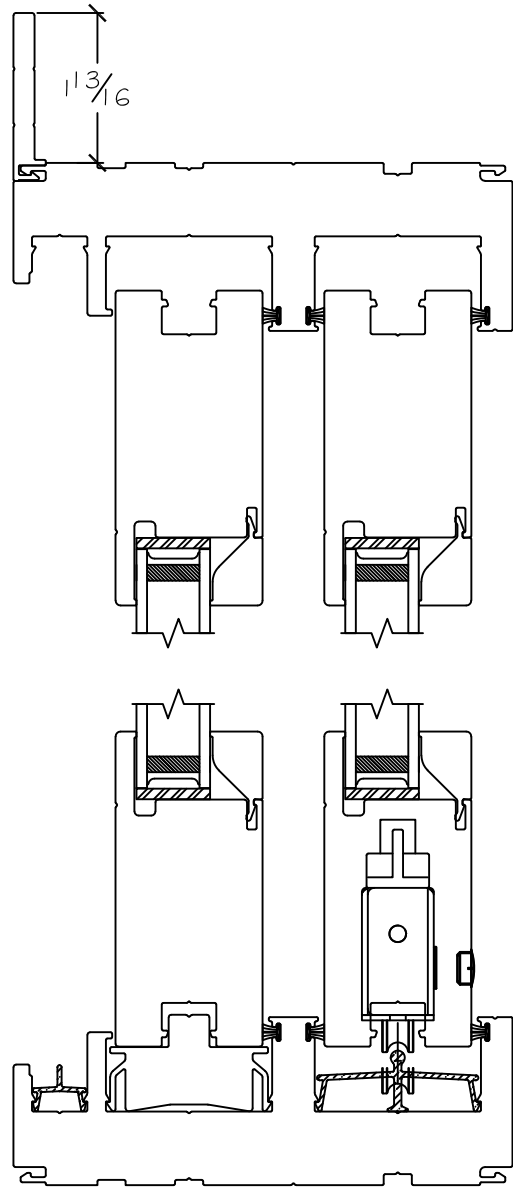

*Upgraded flush handle

450 Delta Ave
 Brea, Ca 92821
 (714) 385-1202

Notice: This document contains information proprietary to and is protected by copyright of Win-Dor Inc. and shall not be copied, disclosed to others, or used for any purpose other than that for which it is given, without the written permission of Win-Dor Inc.

Project:	File name: 3750 Patio Door - OOX Section Views - Retro Fin	Date: 20220815
Notes:	Layout: Horizontal Section View	Drawn by: J Johnson

Notice: This document contains information proprietary to and is protected by copyright of Win-Dor Inc. and shall not be copied, disclosed to others, or used for any purpose other than that for which it is given, without the written permission of Win-Dor Inc.

450 Delta Ave
Brea, Ca 92821
(714) 385-1202

Project:	File name: 3750 Patio Door - OOX Section Views - Retro Fin	Date: 20220815
Notes:	Layout: Vertical Section View	Drawn by: J Johnson