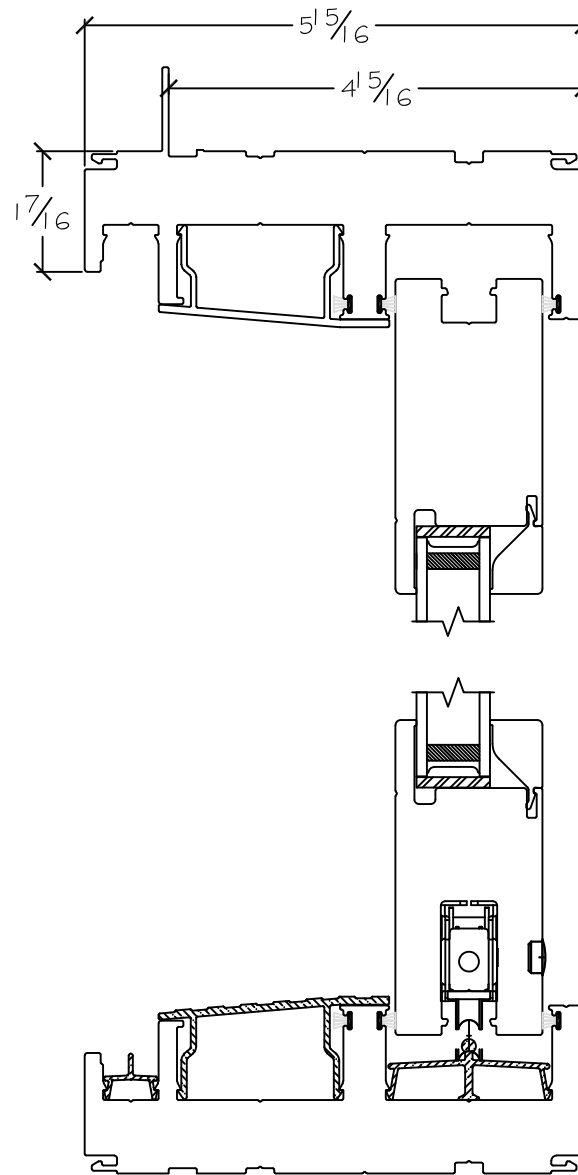

*Upgraded flush handle

Project:	File name: 3750 Patio Door - OX Section Views - 1 Inch Nail-fin	Date: 20180614
Notes:	Layout: Horizontal Section View	Drawn by: J Johnson

Notice: This document contains information proprietary to and is protected by copyright of Win-Dor Inc. and shall not be copied, disclosed to others, or used for any purpose other than that for which it is given, without the written permission of Win-Dor Inc.

WINDOR
www.windorsystems.com

450 Delta Ave
Brea, Ca 92821
(714) 385-1202

Project:

File name: 3750 Patio Door - OX Section Views - 1 Inch Nail-fin

Date: 20180801

Notes:

Layout: Vertical Section View

Drawn by: J Johnson