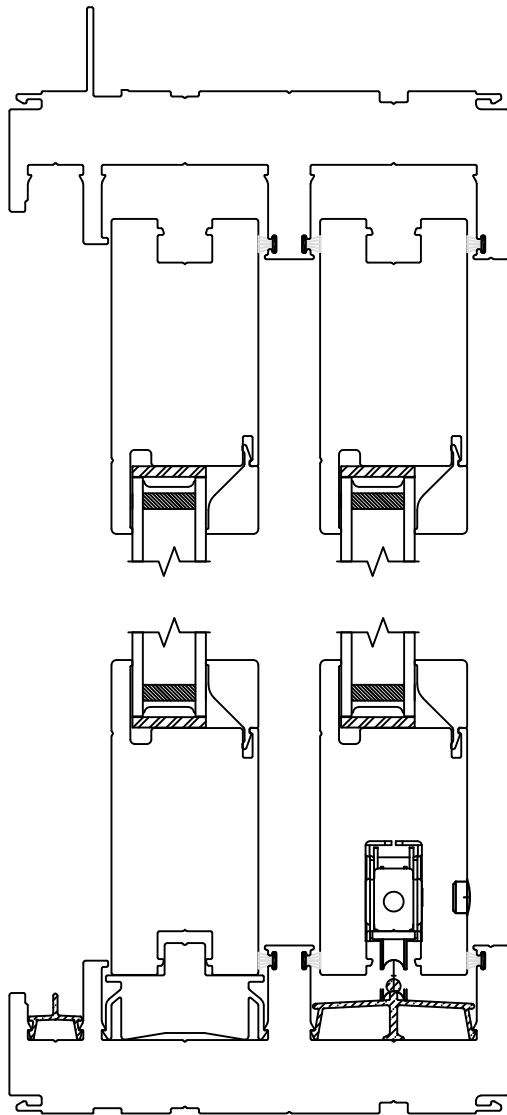

*Upgraded flush handle

Project:	File name: 3750 Patio Door - OX Section Views - 1 Inch Nail-fin	Date: 20180614
Notes:	Layout: Horizontal Section View	Drawn by: J Johnson

Notice: This document contains information proprietary to and is protected by copyright of Win-Dor Inc. and shall not be copied, disclosed to others, or used for any purpose other than that for which it is given, without the written permission of Win-Dor Inc.

WINDOR
www.windorsystems.com

450 Delta Ave
Brea, Ca 92821
(714) 385-1202

Project:

File name: 3750 Patio Door - OX Section Views - 1 Inch Nail-fin

Date: 20180801

Notes:

Layout: Vertical Section View

Drawn by: J Johnson