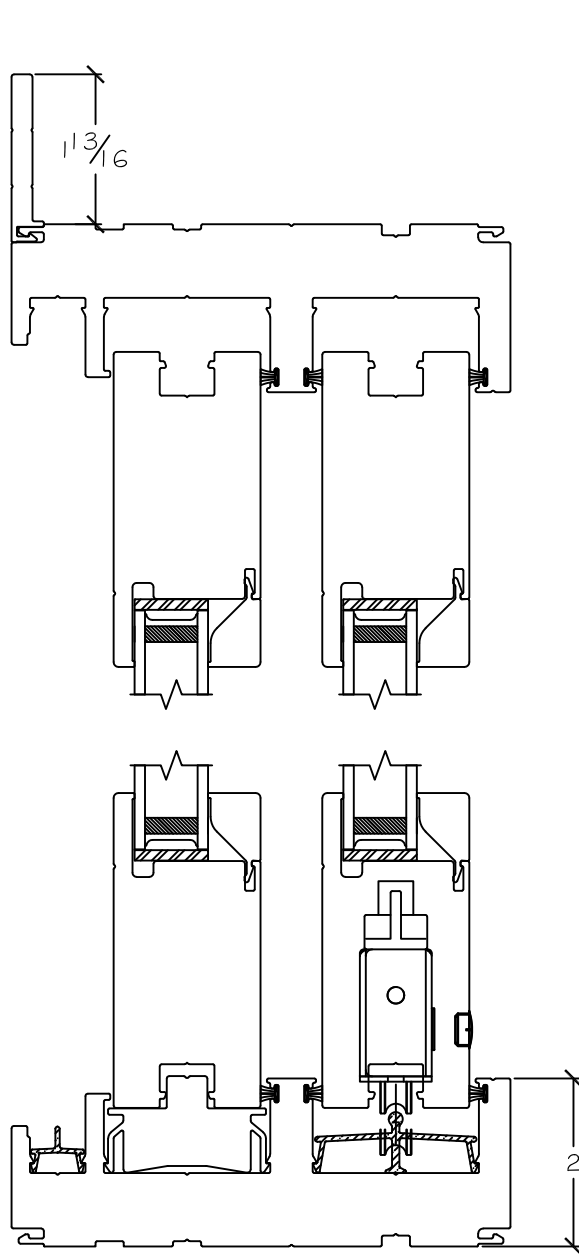

Project:

File name: 3750 Patio Door - OX Section Views - Retro Fin

Date: 20220815

Notes:

Layout: Horizontal Section View

Drawn by: J Johnson

Notice: This document contains information proprietary to and is protected by copyright of Win-Dor Inc. and shall not be copied, disclosed to others, or used for any purpose other than that for which it is given, without the written permission of Win-Dor Inc.

**WINDOR**  
www.windorsystems.com

450 Delta Ave  
Brea, Ca 92821  
(714) 385-1202

Project:

File name: 3750 Patio Door - OX Section Views - Retro Fin

Date: 20220815

Notes:

Layout: Vertical Section View

Drawn by: J Johnson