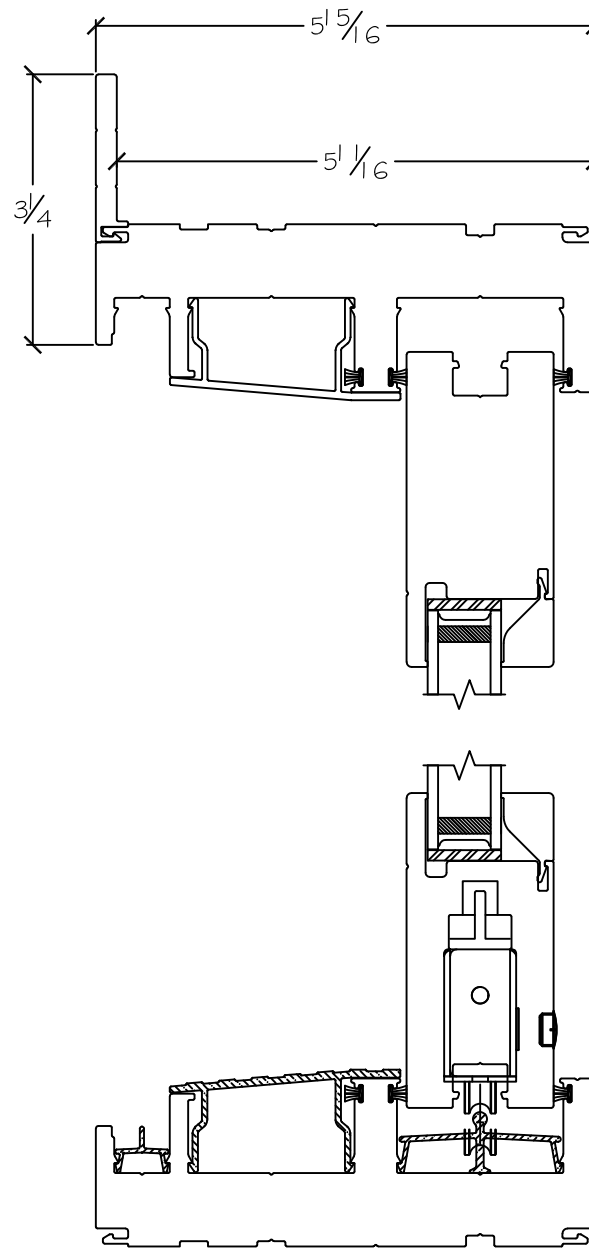

Project:

File name: 3750 Patio Door - OX Section Views - Retro Fin

Date: 20220815

Notes:

Layout: Horizontal Section View

Drawn by: J Johnson

Notice: This document contains information proprietary to and is protected by copyright of Win-Dor Inc. and shall not be copied, disclosed to others, or used for any purpose other than that for which it is given, without the written permission of Win-Dor Inc.

**WINDOR**  
www.windorsystems.com

450 Delta Ave  
Brea, Ca 92821  
(714) 385-1202

Project:

File name: 3750 Patio Door - OX Section Views - Retro Fin

Date: 20220815

Notes:

Layout: Vertical Section View

Drawn by: J Johnson