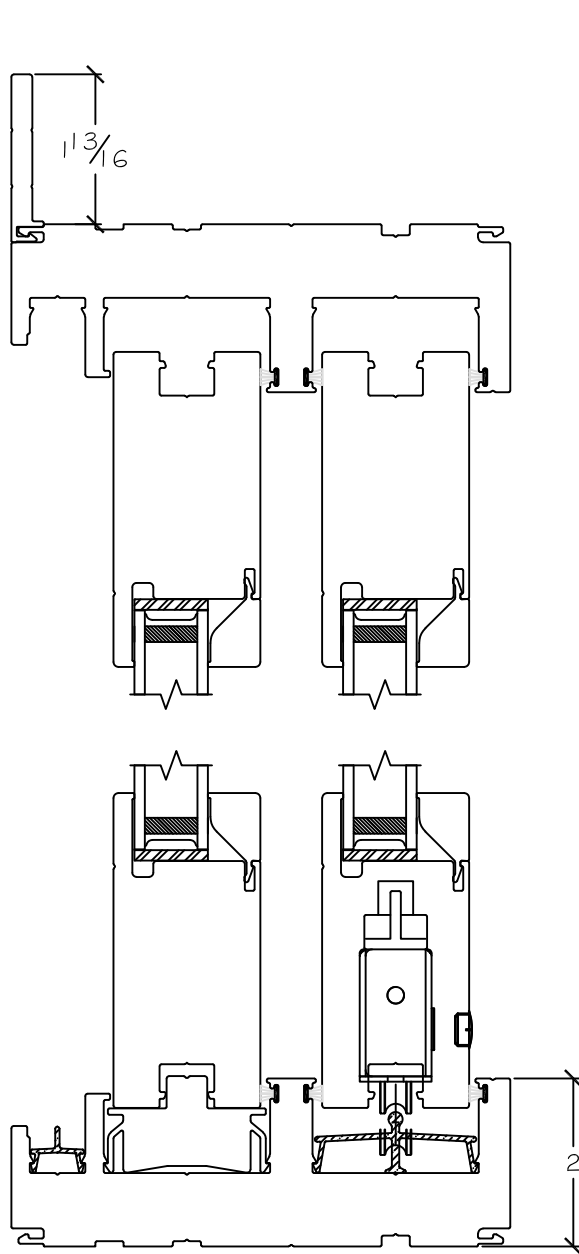

Project:

File name: 3750 Patio Door - OX Section Views - Stucco Fin

Date: 20190913

Notes:

Layout: Horizontal Section View

Drawn by: J Johnson

Notice: This document contains information proprietary to and is protected by copyright of Win-Dor Inc. and shall not be copied, disclosed to others, or used for any purpose other than that for which it is given, without the written permission of Win-Dor Inc.

**WINDOR**  
www.windorsystems.com

450 Delta Ave  
Brea, Ca 92821  
(714) 385-1202

Project:

File name: 3750 Patio Door - OX Section Views - Stucco Fin

Date: 20190913

Notes:

Layout: Vertical Section View

Drawn by: J Johnson