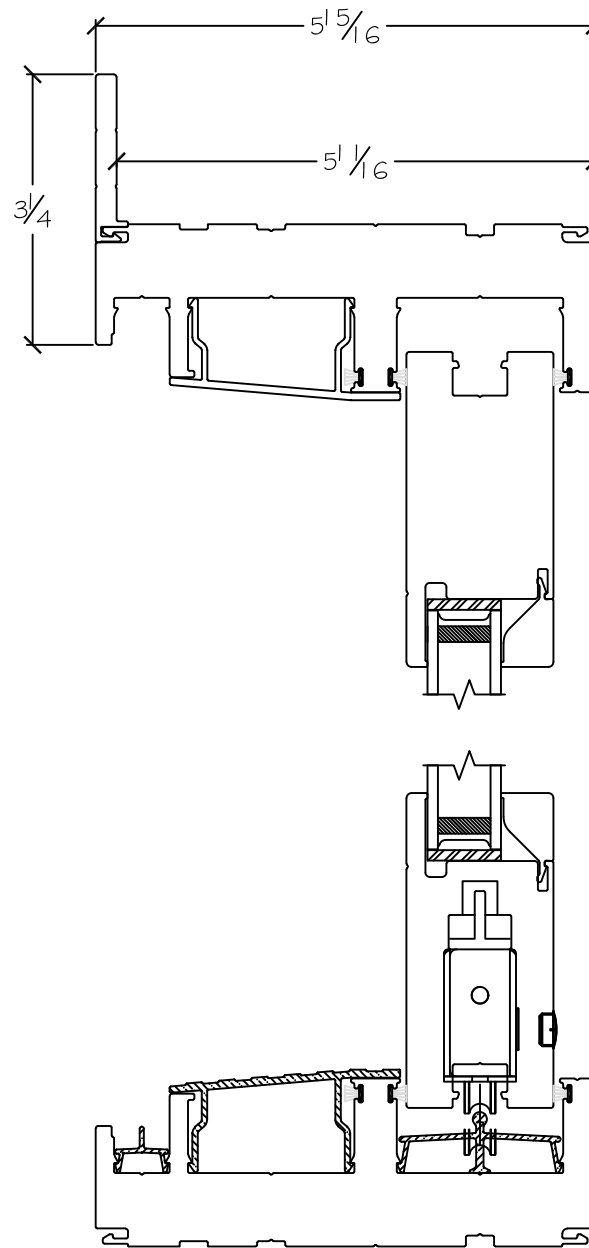

Project:

File name: 3750 Patio Door - OX Section Views - Stucco Fin

Date: 20190913

Notes:

Layout: Horizontal Section View

Drawn by: J Johnson

Notice: This document contains information proprietary to and is protected by copyright of Win-Dor Inc. and shall not be copied, disclosed to others, or used for any purpose other than that for which it is given, without the written permission of Win-Dor Inc.

**WINDOR**  
www.windorsystems.com

450 Delta Ave  
Brea, Ca 92821  
(714) 385-1202

Project:

File name: 3750 Patio Door - OX Section Views - Stucco Fin

Date: 20190913

Notes:

Layout: Vertical Section View

Drawn by: J Johnson