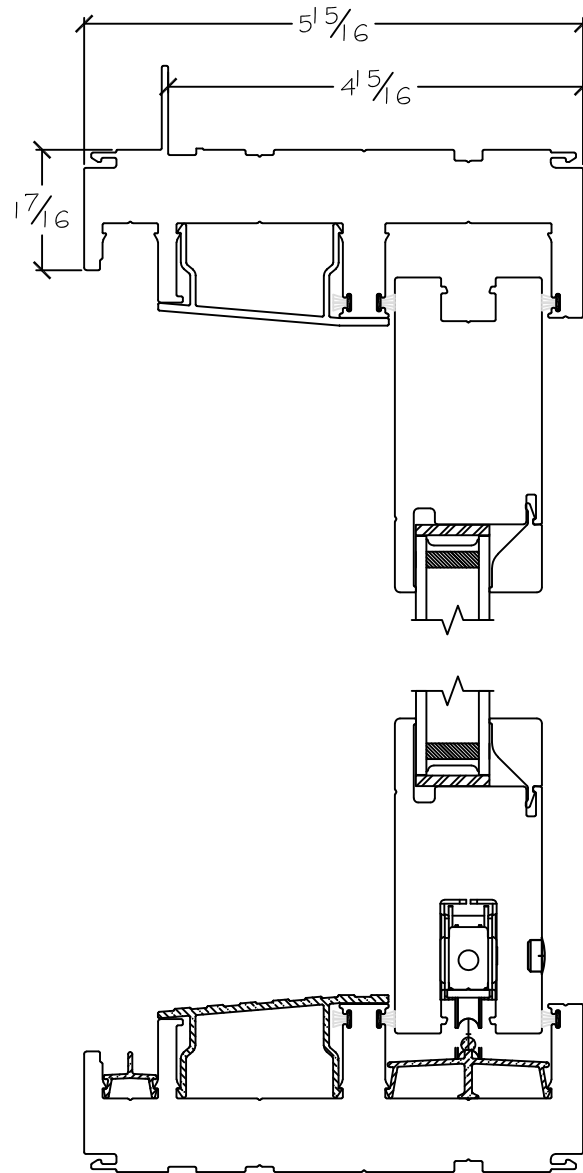

Notice: This document contains information proprietary to and is protected by copyright of Win-Dor Inc. and shall not be copied, disclosed to others, or used for any purpose other than that for which it is given, without the written permission of Win-Dor Inc.

WINDOR
www.windorsystems.com

450 Delta Ave
Brea, Ca 92821
(714) 385-1202

Project:

File name: 3750 Patio Door - OXXO Section Views - 1 Inch Nail-fin

Date: 20180801

Notes:

Layout: Vertical Section View

Drawn by: J Johnson