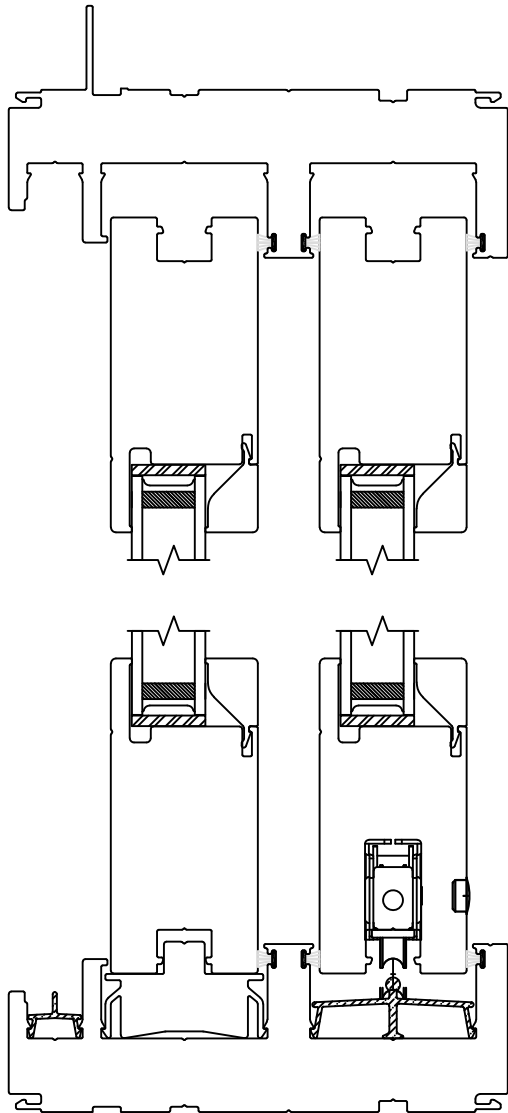

Notice: This document contains information proprietary to and is protected by copyright of Win-Dor Inc. and shall not be copied, disclosed to others, or used for any purpose other than that for which it is given, without the written permission of Win-Dor Inc.

WINDOR
www.windorsystems.com

450 Delta Ave
Brea, Ca 92821
(714) 385-1202

Project:

File name: 3750 Patio Door - OXXO Section Views - 1 Inch Nail-fin

Date: 20180801

Notes:

Layout: Vertical Section View

Drawn by: J Johnson