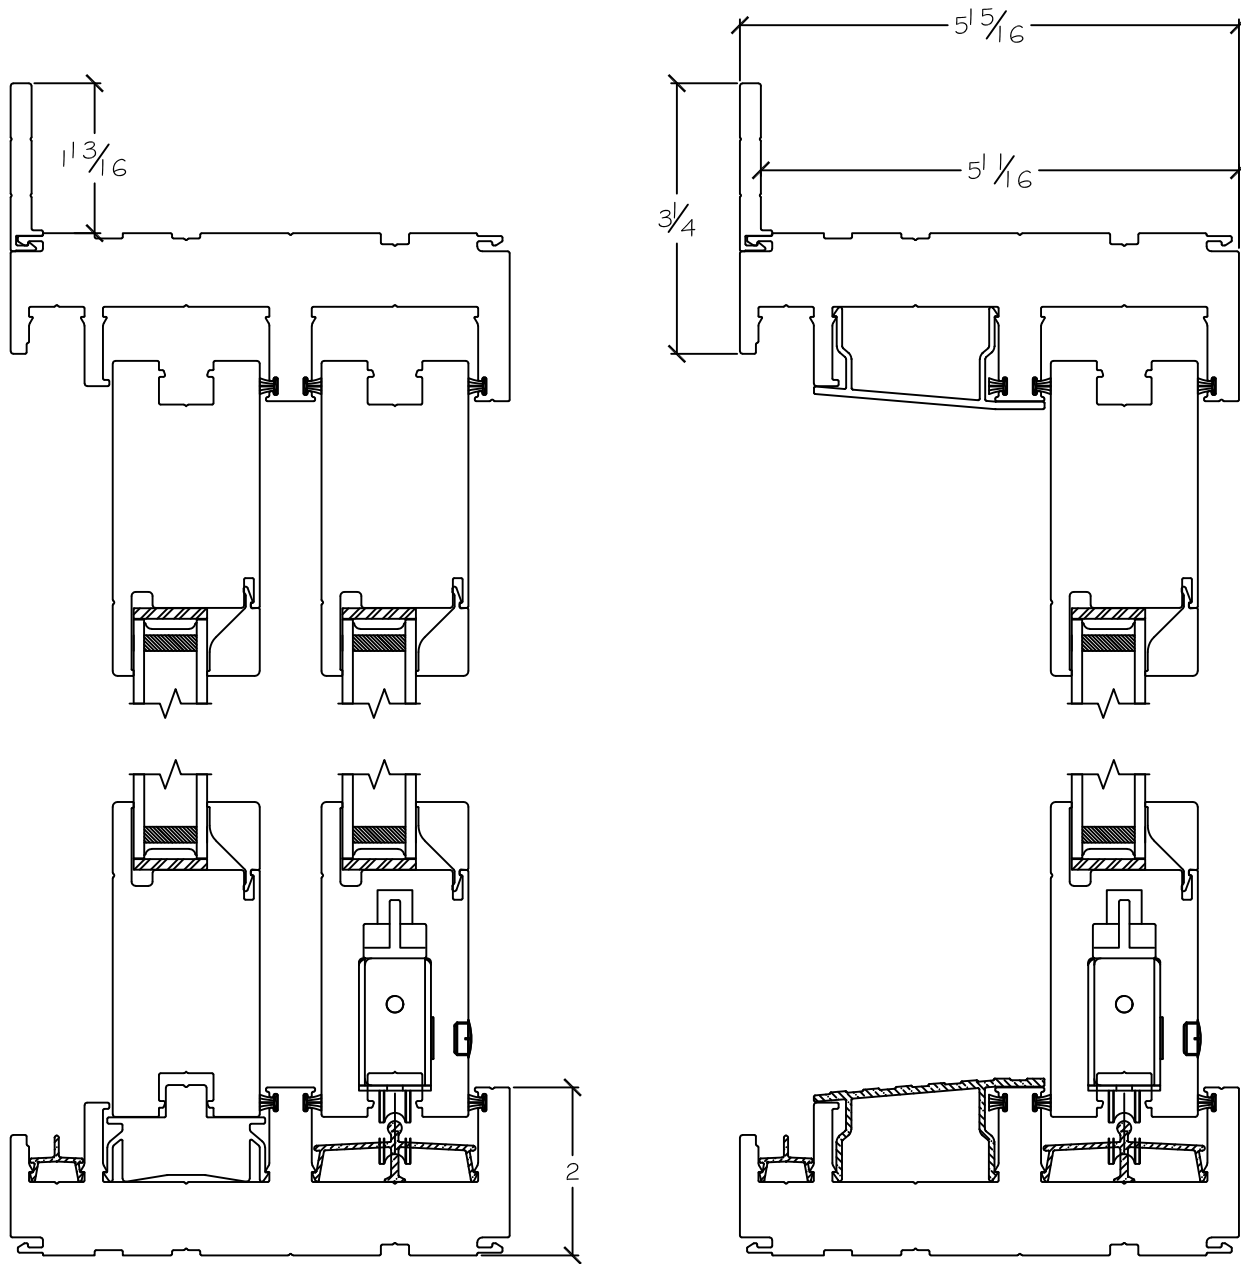

**WINDOR**  
www.windorsystems.com

450 Delta Ave  
Brea, Ca 92821  
(714) 385-1202

Project:

File name: 3750 Patio Door - OXXO Section Views - Retro Fin

Date: 20220815

Notes:

Layout: Horizontal Section View

Drawn by: J Johnson

450 Delta Ave  
 Brea, Ca 92821  
 (714) 385-1202

Project:	File name: 3750 Patio Door - OXXO Section Views - Retro Fin	Date: 20220815
Notes:	Layout: Vertical Section View	Drawn by: J Johnson