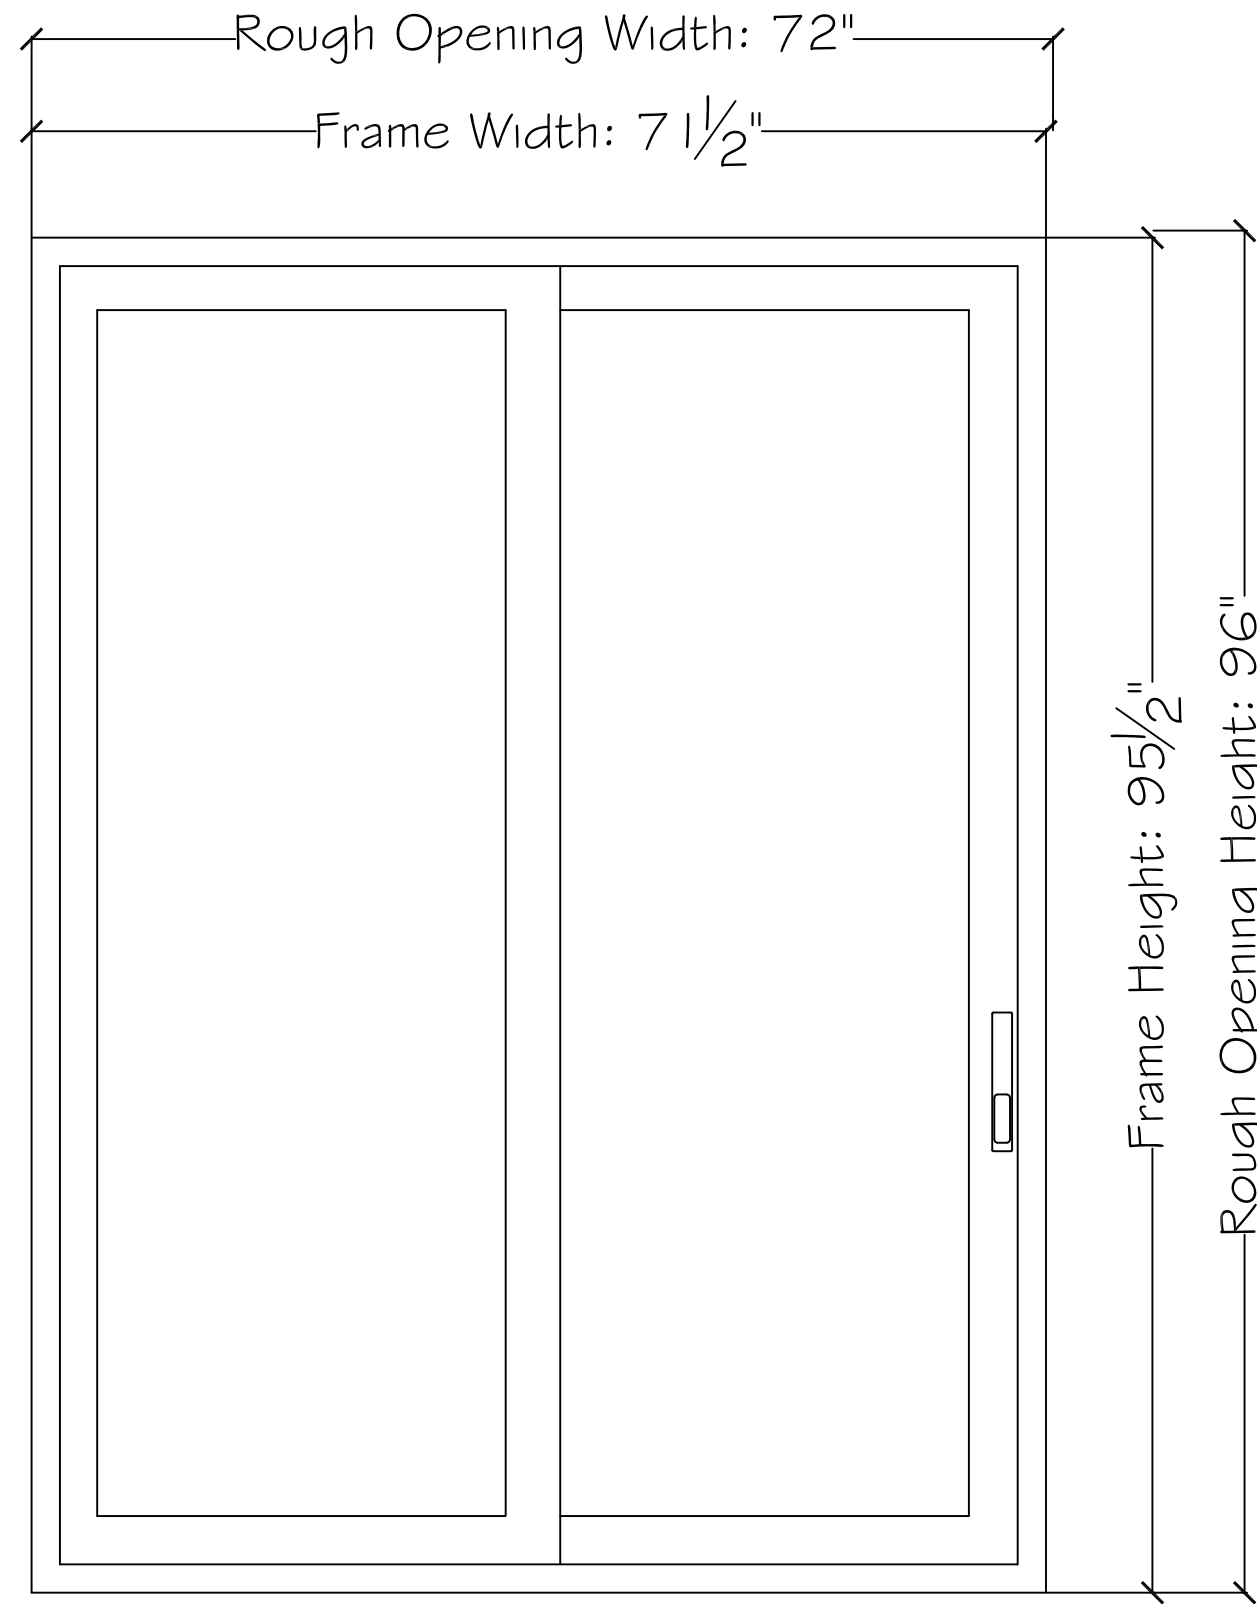

- *Door as viewed from the exterior
- *Frame Size: $71 \frac{1}{2}''$ x $95 \frac{1}{2}''$
- *Rough Opening Size: $72''$ x $96''$
- *Panel Size (+/- $\frac{1}{4}''$): $36 \frac{3}{8}''$ x $92 \frac{1}{2}''$

Panel Size (+/- $\frac{1}{4}''$): $36 \frac{3}{8}''$ x $92 \frac{1}{2}''$

Project:	File name: 3750 Patio Door - Shop Drawing - Standard Size	Date: 20180726
Notes:	Layout: 3750 OX 6080	Drawn by: J Johnson