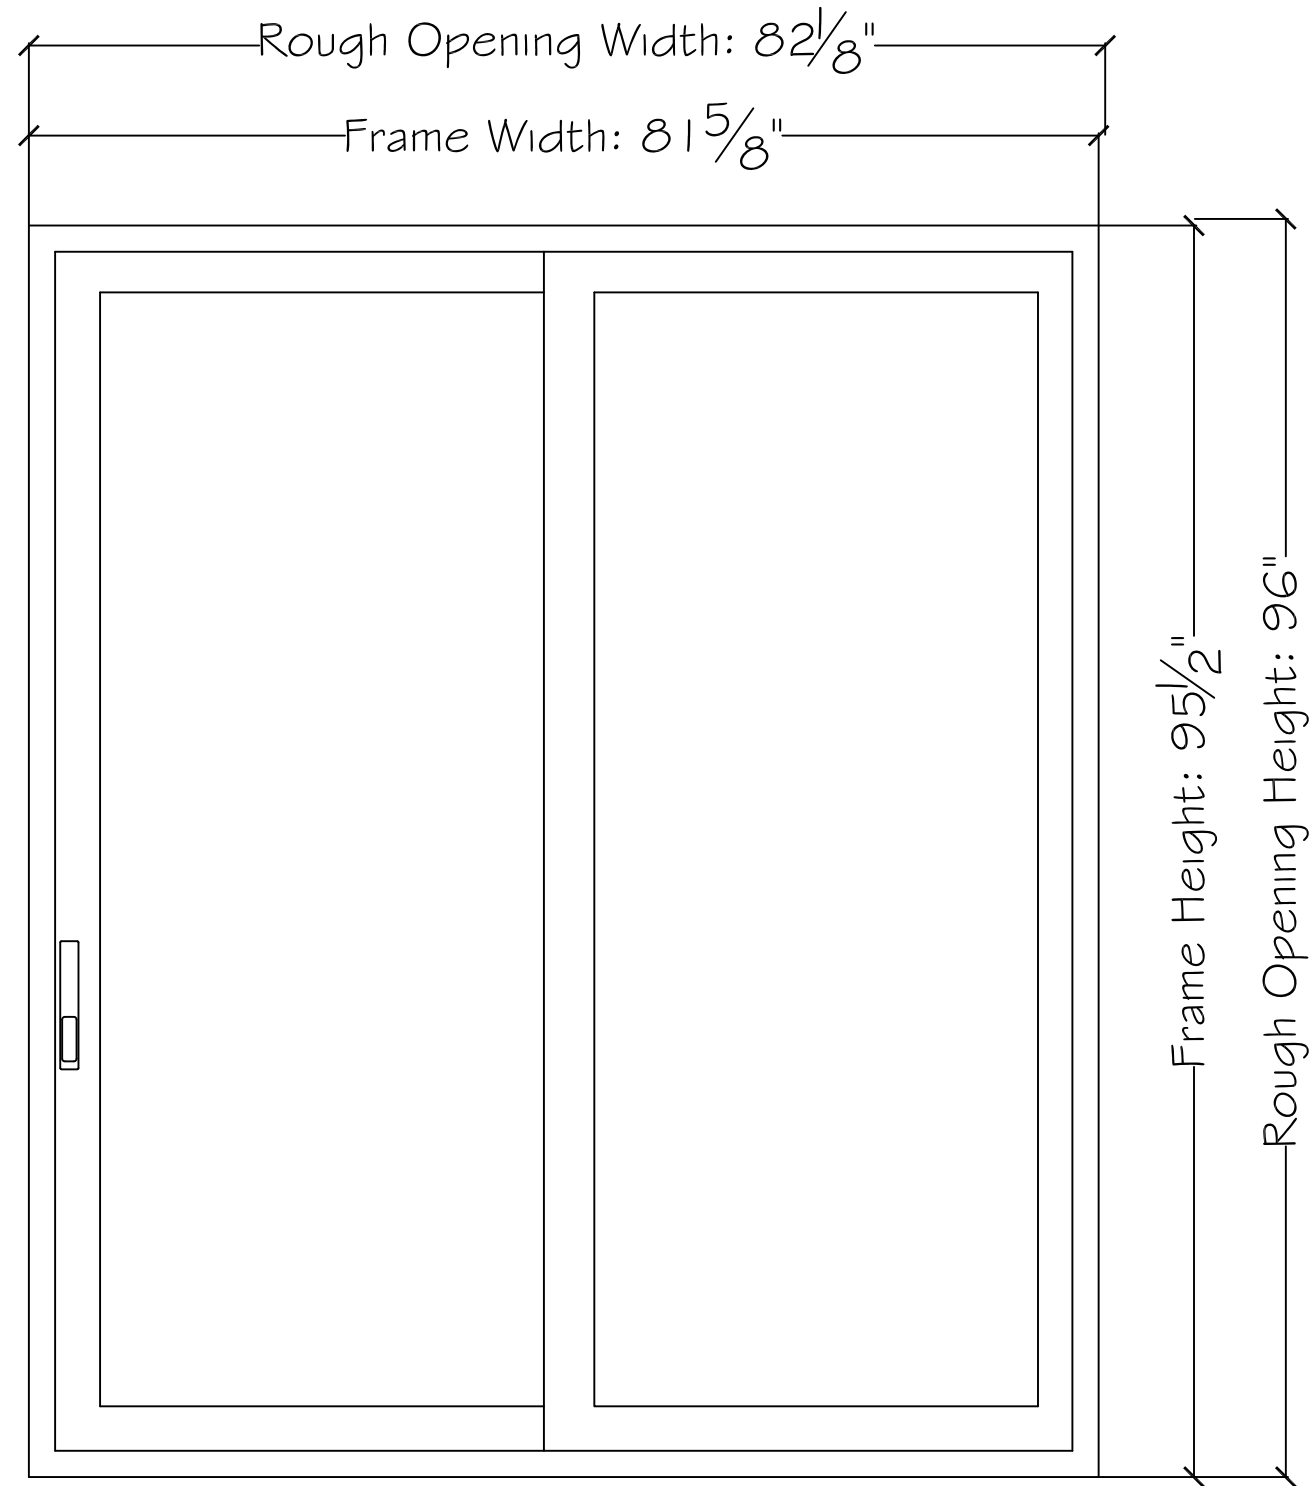

- *Door as viewed from the exterior
- *Frame Size: $81 \frac{5}{8}$ " x $95 \frac{1}{2}$ "
- *Rough Opening: $82 \frac{1}{8}$ " x 96"
- *Panel Size (+/- $\frac{1}{4}$ "): $41 \frac{7}{16}$ " x $92 \frac{1}{2}$ "

Panel Size (+/- $\frac{1}{4}$ "): $41 \frac{7}{16}$ " x $92 \frac{1}{2}$ "

Project:	File name: 3750 Patio Door - Shop Drawing - Standard Size	Date: 20180726
Notes:	Layout: 3750 XO 7080	Drawn by: J Johnson