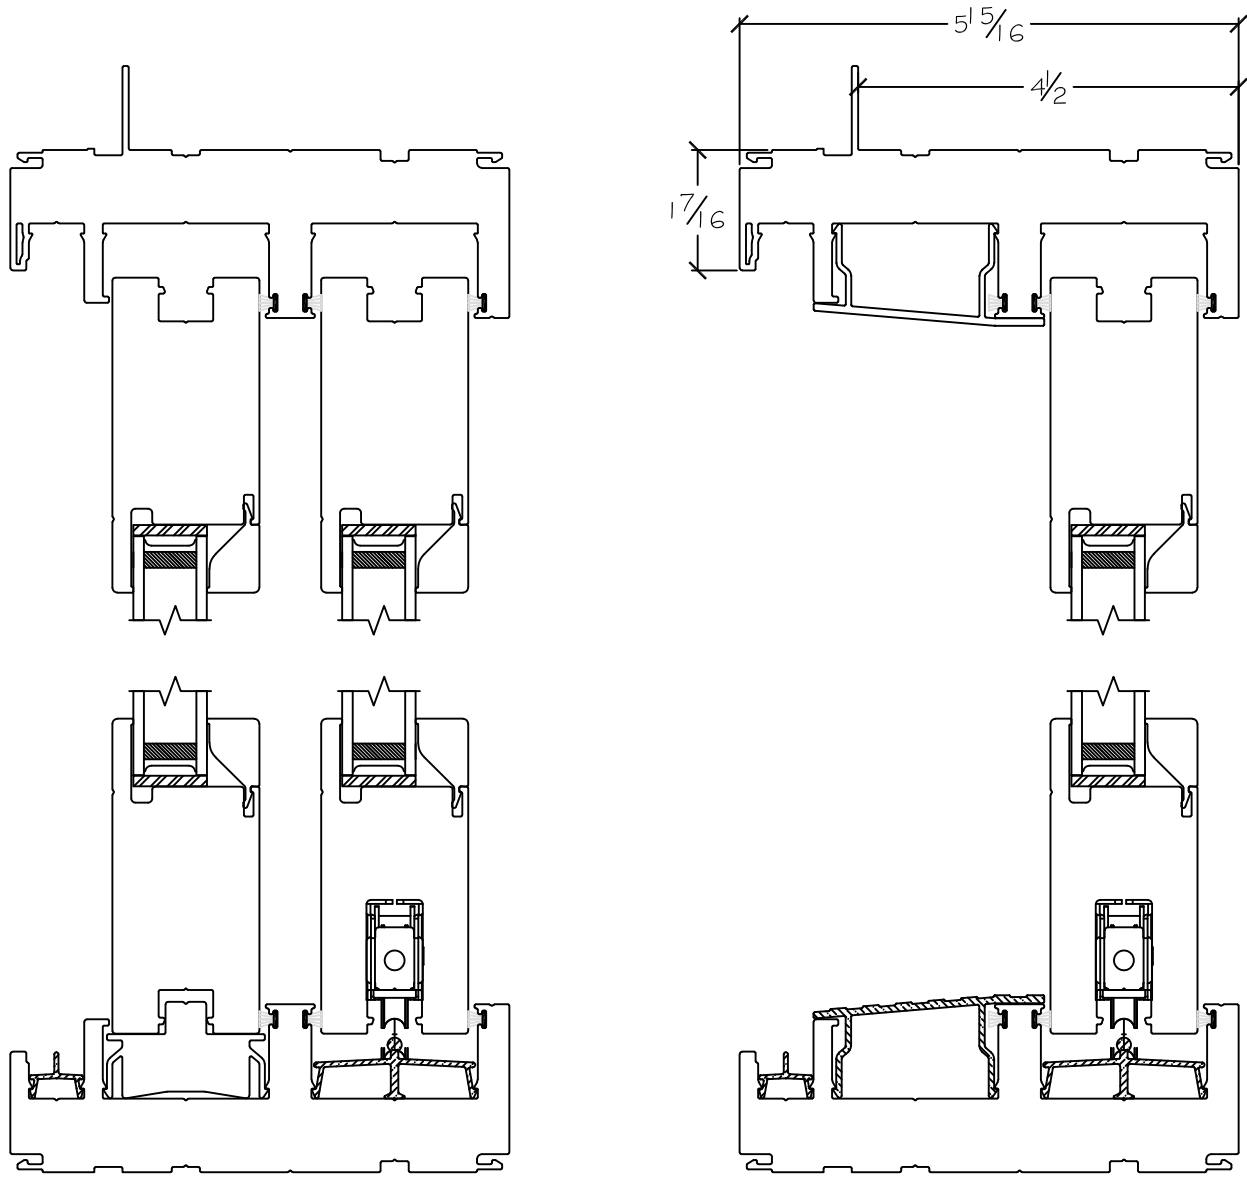

450 Delta Ave
 Brea, Ca 92821
 (714) 385-1202

Project:	File name: 3750 Patio Door - XO Section Views - 1.375 Inch Nail-Fin	Date: 20171107
Notes:	Layout: Horizontal Section View	Drawn by: J Johnson

450 Delta Ave
 Brea, Ca 92821
 (714) 385-1202

Project:	File name: 3750 Patio Door - XO Section Views - 1.375 Inch Nail-Fin	Date: 20180802
Notes:	Layout: Vertical Section View	Drawn by: J Johnson