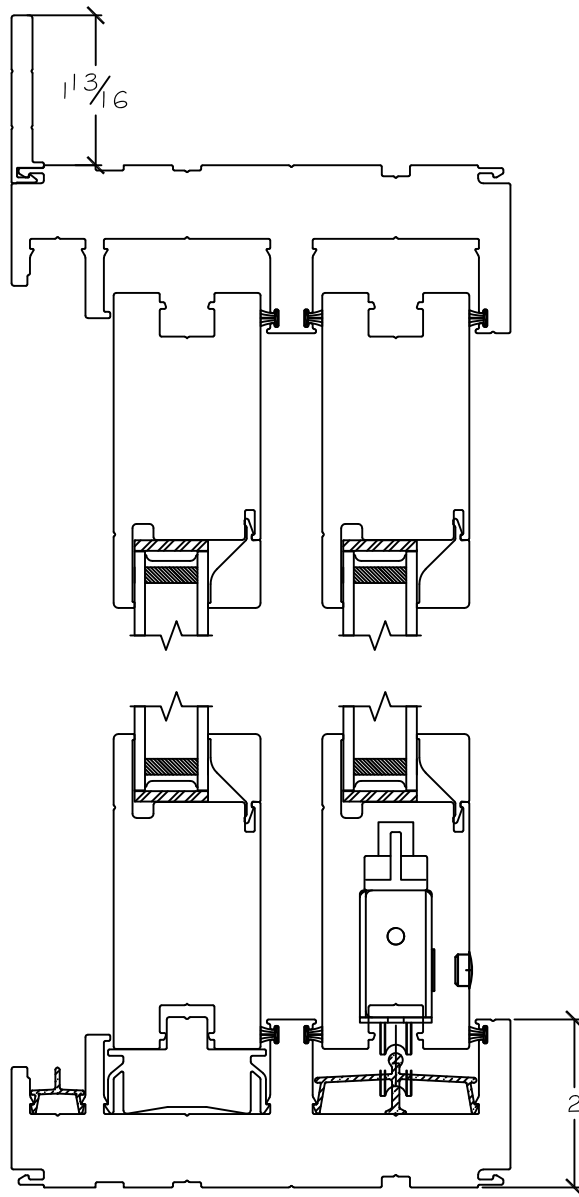

WINDOR
www.windorsystems.com

450 Delta Ave
Brea, Ca 92821
(714) 385-1202

Project:

File name: 3750 Patio Door - XO Section Views - Retro Fin

Date: 20220815

Notes:

Layout: Horizontal Section View

Drawn by: J Johnson

WINDOR
www.windorsystems.com

450 Delta Ave
Brea, Ca 92821
(714) 385-1202

Project:

File name: 3750 Patio Door - XO Section Views - Retro Fin

Date: 20220815

Notes:

Layout: Vertical Section View

Drawn by: J Johnson