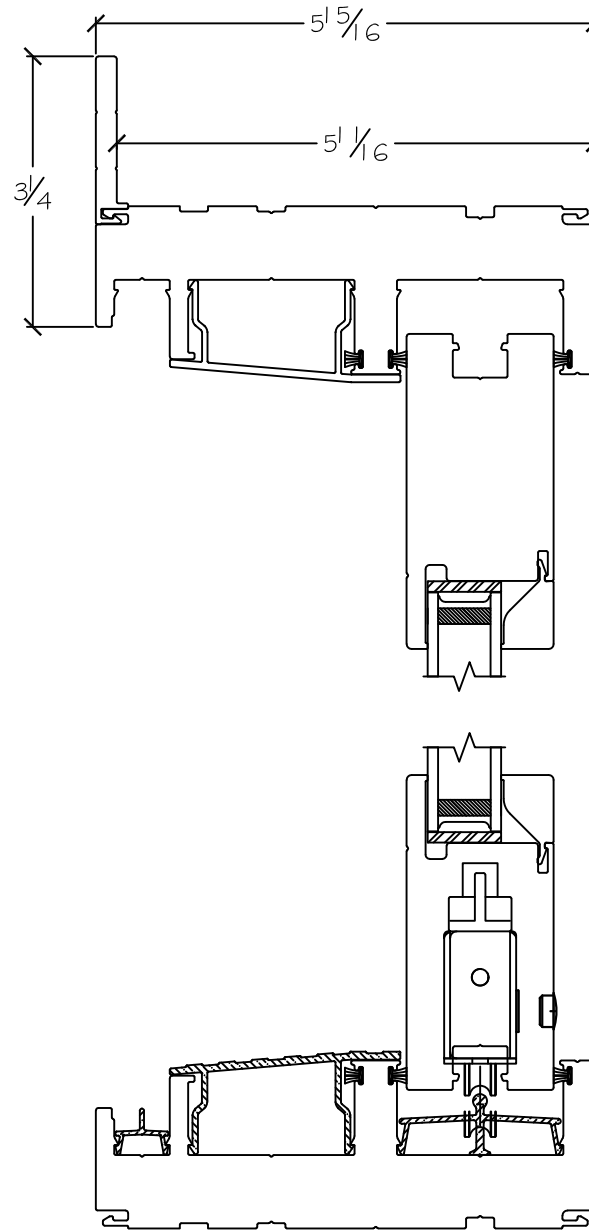

WINDOR
www.windorsystems.com

450 Delta Ave
Brea, Ca 92821
(714) 385-1202

Project:

File name: 3750 Patio Door - XO Section Views - Retro Fin

Date: 20220815

Notes:

Layout: Horizontal Section View

Drawn by: J Johnson

WINDOR
www.windorsystems.com

450 Delta Ave
Brea, Ca 92821
(714) 385-1202

Project:

File name: 3750 Patio Door - XO Section Views - Retro Fin

Date: 20220815

Notes:

Layout: Vertical Section View

Drawn by: J Johnson