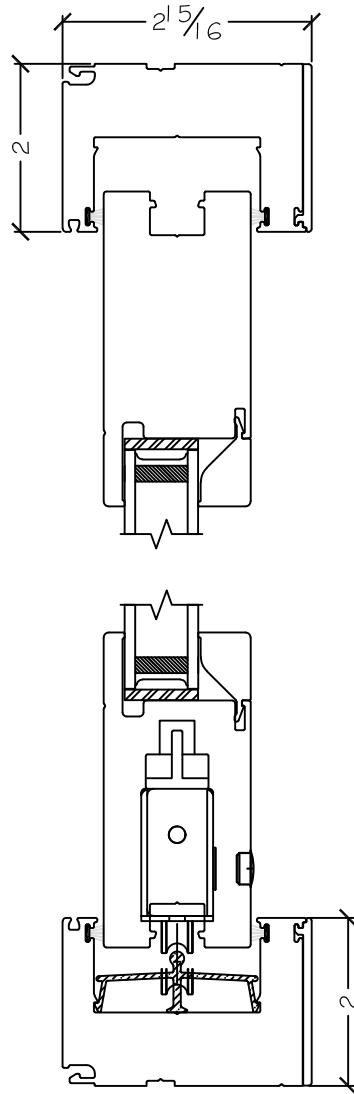

WINDOR
www.windorsystems.com

450 Delta Ave
Brea, Ca 92821
(714) 385-1202

Project:

File name: 3750 Pocket Door - PX Section Views

Date: 20191112

Notes:

Layout: Horizontal Section View

Drawn by: J Johnson

450 Delta Ave
 Brea, Ca 92821
 (714) 385-1202

Project:	File name: 3750 Pocket Door - PX Section Views	Date: 20191112
Notes:	Layout: Vertical Section View	Drawn by: J Johnson