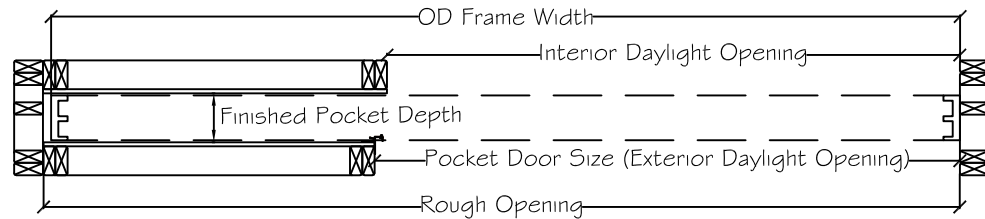

Pocket Door Size: 10080
 Panel Size (+/- 1/4"): 60 3/8" x 92 1/2"
 IG Size: 54 3/16" x 86 1/4"
 Daylight Glass Size (+/- 1/4"): 52 7/8" x 85"

Door as viewed from exterior

Project:	File name: 3750 Pocket Doors - Standard Size	Date: 20191206
Notes:	Layout: 3750 PXX 10080	Drawn by: J Johnson

450 Delta Ave
 Brea, Ca 92821
 (714) 385-1202

www.windorsystems.com

Please Note: The interior wall should not be installed till after the panels have been installed and adjusted.

Pocket Door Size: 119"
 Net Vinyl Frame Size (+/- 1/4"): 182 1/4" x 95 1/2"
 Net Panel Size (+/- 1/4"): 60 3/8" x 92 1/2"
 Net Glass Opening (Panel Size less 7 1/2"): 52 7/8" x 85"

Rough Opening Width: 183 1/4"
 Rough Opening Height: 96"
 Exterior Daylight Net Opening: 119"
 Interior Daylight Net Opening: 117 1/2"
 Finished Pocket Depth: (see notes) 5 15/16"

Rough openings and daylight net openings are stud to stud dimensions.