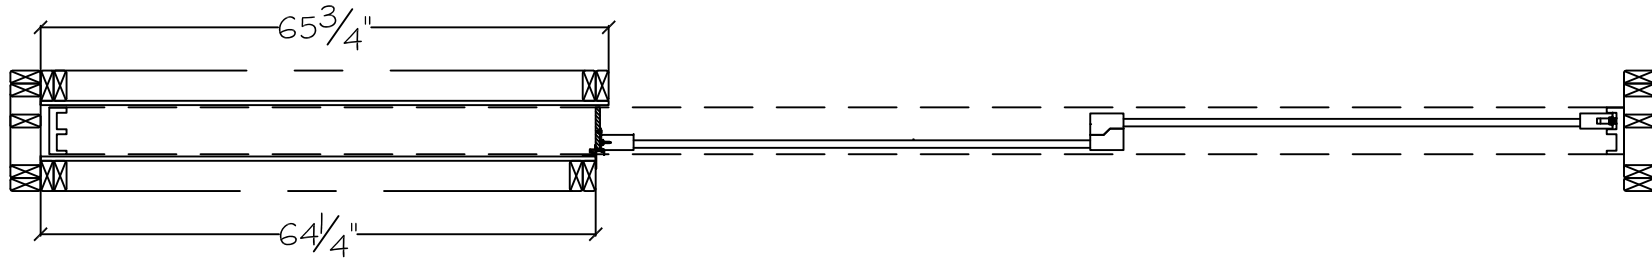

Pocket Door Size: 10080
 Panel Size (+/- 1/4"): 60 3/8" x 92 1/2"
 IG Size: 54 3/16" x 86 1/4"
 Daylight Glass Size (+/- 1/4"): 52 7/8" x 85"

Door as viewed from exterior

Project:	File name: 3750 Pocket Doors - Standard Size	Date: 20191206
Notes:	Layout: 3750 PXX 10080	Drawn by: J Johnson

450 Delta Ave
 Brea, Ca 92821
 (714) 385-1202

www.windorsystems.com

Please Note: The interior wall should not be installed till after the panels have been installed and adjusted.

Pocket Door Size: 119"
 Net Vinyl Frame Size (+/- 1/4"): 182 1/4" x 95 1/2"
 Net Panel Size (+/- 1/4"): 60 3/8" x 92 1/2"
 Net Glass Opening (Panel Size less 7 1/2"): 52 7/8" x 85"

Rough Opening Width: 183 1/4"
 Rough Opening Height: 96"
 Exterior Daylight Net Opening: 119"
 Interior Daylight Net Opening: 117 1/2"
 Finished Pocket Depth: (see notes) 5 15/16"

Rough openings and daylight net openings are stud to stud dimensions.