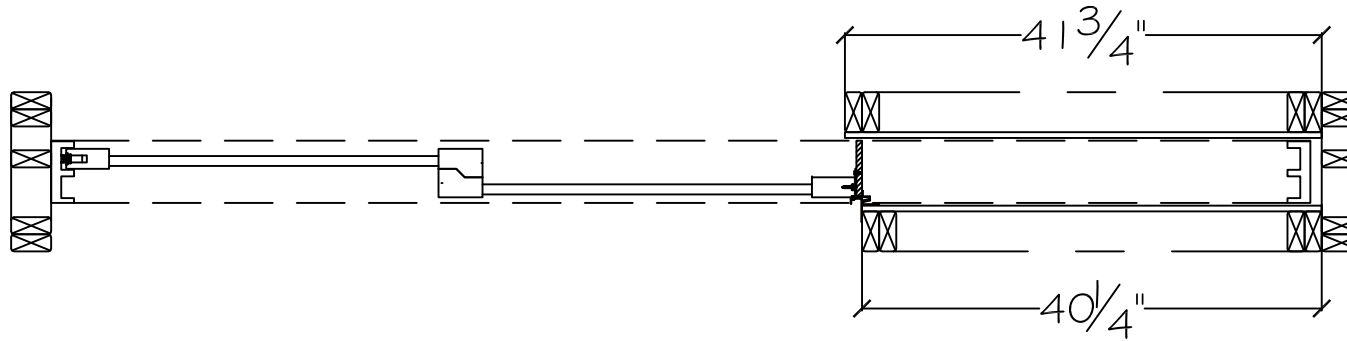

Pocket Door Size: 6080
 Panel Size (+/- 1/4"): 36 3/8" x 92 1/2"
 IG Size: 30 3/16" x 86 1/4"
 Daylight Glass Size (+/- 1/4"): 28 7/8" x 85"

Door as viewed from exterior

Project:	File name: 3750 Pocket Doors - Standard Size	Date: 20191206
Notes:	Layout: 3750 XXP 6080	Drawn by: J Johnson

450 Delta Ave
 Brea, Ca 92821
 (714) 385-1202

Please Note: The interior wall should not be installed till after the panels have been installed and adjusted.

Pocket Door Size: 71"
 Net Vinyl Frame Size (+/- 1/4"): 110 1/4" x 95 1/2"
 Net Panel Size (+/- 1/4"): 36 3/8" x 92 1/2"
 Net Glass Opening (Panel Size less 7 1/2"): 28 7/8" x 85"

Rough Opening Width: 111 1/4"
 Rough Opening Height: 96"
 Exterior Daylight Net Opening: 71"
 Interior Daylight Net Opening: 69 1/2"
 Finished Pocket Depth: (see notes) 5 15/16"

Rough openings and daylight net openings are stud to stud dimensions.

Project:	File name: 3750 Pocket Doors - Section View Standard Size	Date: 20191206
Notes:	Layout: XXP 6080	Drawn by: J Johnson