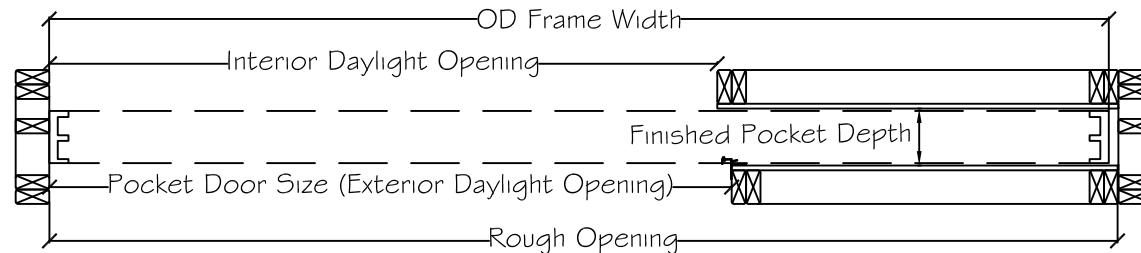

Pocket Door Size: 6080
 Panel Size (+/- 1/4"): 36 3/8" x 92 1/2"
 IG Size: 30 3/16" x 86 1/4"
 Daylight Glass Size (+/- 1/4"): 28 7/8" x 85"

Door as viewed from exterior

Project:	File name: 3750 Pocket Doors - Standard Size	Date: 20191206
Notes:	Layout: 3750 XXP 6080	Drawn by: J Johnson

450 Delta Ave
 Brea, Ca 92821
 (714) 385-1202

Please Note: The interior wall should not be installed till after the panels have been installed and adjusted.

Pocket Door Size: 71"
 Net Vinyl Frame Size (+/- 1/4"): 110 1/4" x 95 1/2"
 Net Panel Size (+/- 1/4"): 36 3/8" x 92 1/2"
 Net Glass Opening (Panel Size less 7 1/2"): 28 7/8" x 85"

Rough Opening Width: 111 1/4"
 Rough Opening Height: 96"
 Exterior Daylight Net Opening: 71"
 Interior Daylight Net Opening: 69 1/2"
 Finished Pocket Depth: (see notes) 5 15/16"

Rough openings and daylight net openings are stud to stud dimensions.