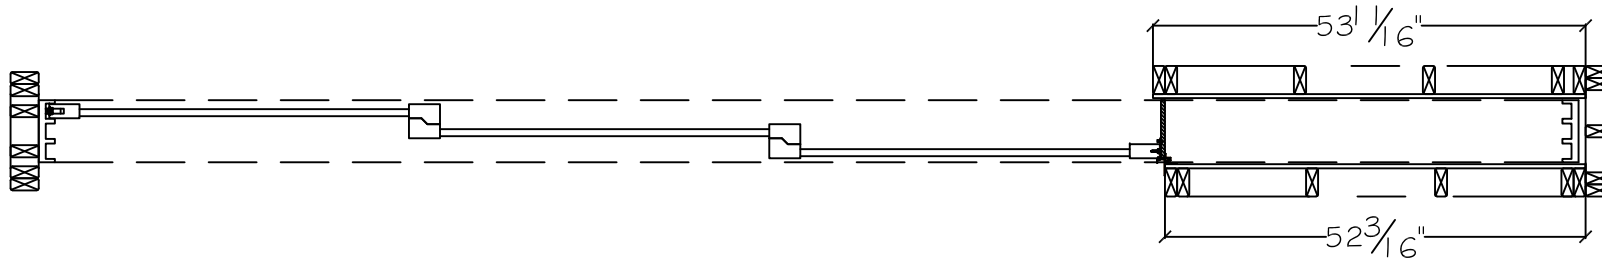

Pocket Door Size: 12080
 Panel Size (+/- 1/4"): 48 3/8" x 92 1/2"
 IG Size: 42 3/16" x 86 1/4"
 Daylight Glass Size (+/- 1/4"): 40 7/8" x 85"

Door as viewed from exterior

Project:	File name: 3750 Pocket Doors - Standard Size	Date: 20191114
Notes:	Layout: 3750 XXXP 12080	Drawn by: J Johnson

450 Delta Ave
 Brea, Ca 92821
 (714) 385-1202

Please Note: The interior wall should not be installed till after the panels have been installed and adjusted.

Pocket Door Size: $139 \frac{1}{6}$ "
 Net Vinyl Frame Size (+/- $\frac{1}{4}$ "): $191 \frac{1}{8}$ " x $95 \frac{1}{2}$ "
 Net Panel Size (+/- $\frac{1}{4}$ "): $48 \frac{3}{8}$ " x $92 \frac{1}{2}$ "
 Net Glass Opening (Panel Size less $7 \frac{1}{2}$ "): $40 \frac{7}{8}$ " x 85 "

Rough Opening Width: $192 \frac{1}{8}$ "
 Rough Opening Height: 96 "
 Exterior Daylight Net Opening: $139 \frac{1}{6}$ "
 Interior Daylight Net Opening: $138 \frac{5}{6}$ "
 Finished Pocket Depth: (see notes) $8 \frac{3}{6}$ "

Project:	File name: 3750 Pocket Doors - Section View Standard Size	Date: 20191113
Notes:	Layout: XXXP 12080	Drawn by: J Johnson