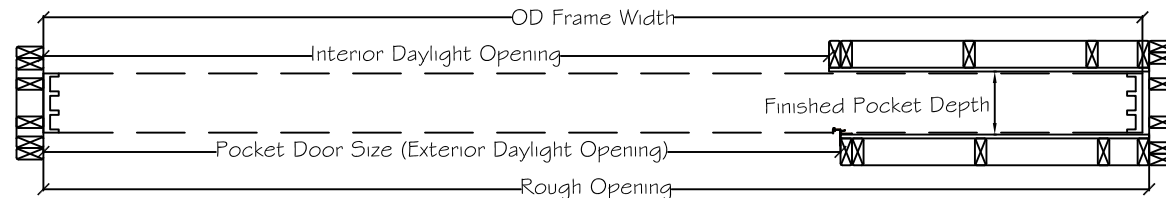

Pocket Door Size: 12080
 Panel Size (+/- 1/4"): 48 3/8" x 92 1/2"
 IG Size: 42 3/16" x 86 1/4"
 Daylight Glass Size (+/- 1/4"): 40 7/8" x 85"

Door as viewed from exterior

Project:	File name: 3750 Pocket Doors - Standard Size	Date: 20191114
Notes:	Layout: 3750 XXXP 12080	Drawn by: J Johnson

450 Delta Ave
 Brea, Ca 92821
 (714) 385-1202

Please Note: The interior wall should not be installed till after the panels have been installed and adjusted.

Pocket Door Size: $139 \frac{1}{6}$ "
 Net Vinyl Frame Size (+/- $\frac{1}{4}$ "): $191 \frac{1}{8}$ " x $95 \frac{1}{2}$ "
 Net Panel Size (+/- $\frac{1}{4}$ "): $48 \frac{3}{8}$ " x $92 \frac{1}{2}$ "
 Net Glass Opening (Panel Size less $7 \frac{1}{2}$ "): $40 \frac{7}{8}$ " x 85 "

Rough Opening Width: $192 \frac{1}{8}$ "
 Rough Opening Height: 96 "
 Exterior Daylight Net Opening: $139 \frac{1}{6}$ "
 Interior Daylight Net Opening: $138 \frac{5}{6}$ "
 Finished Pocket Depth: (see notes) $8 \frac{3}{6}$ "

Rough openings and daylight net openings are stud to stud dimensions.

*Finished Pocket depth is the net finished dimension after drywall or whatever is spec'd for the project.

450 Delta Ave
 Brea, Ca 92821
 (714) 385-1202