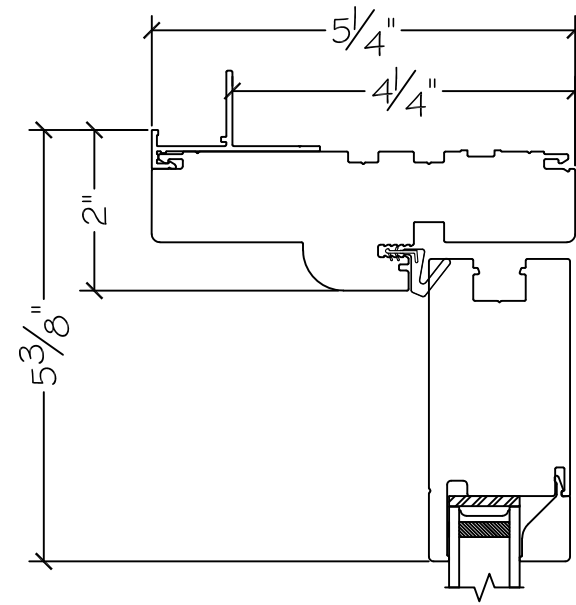

450 Delta Ave
 Brea, Ca 92821
 (714) 385-1202

Project:	File name: 3750 Swing Door Section View - Inswing DD HL 1 inch Nail-fin	Date: 20200611
Notes:	Layout: Horizontal Section View	Drawn by: J Johnson

French Door Hinge

Project:	File name: 3750 Swing Door Section View - Inswing DD HL 1 inch Nail-fin	Date: 20190213
Notes:	Layout: Vertical Section View	Drawn by: J Johnson