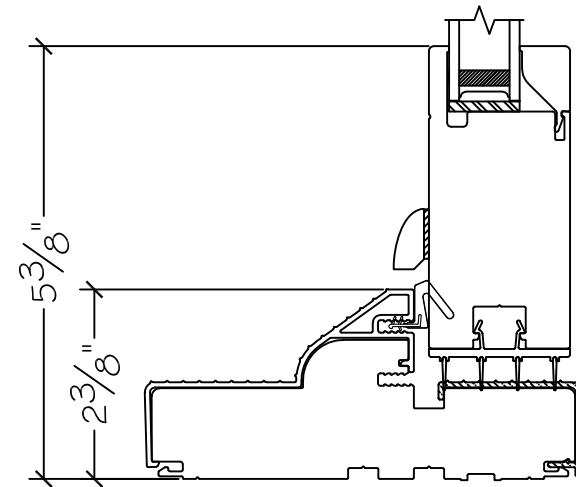

450 Delta Ave
 Brea, Ca 92821
 (714) 385-1202

Project:	File name: 3750 Swing Door Section View - Inswing DD HL 1 inch Nail-fin	Date: 20200611
Notes:	Layout: Horizontal Section View	Drawn by: J Johnson

French Door Hinge

Exterior

Interior

Inswing

450 Delta Ave
Brea, Ca 92821
(714) 385-1202

Notice: This document contains information proprietary to and is protected by copyright of Win-Dor Inc. and shall not be copied, disclosed to others, or used for any purpose other than that for which it is given, without the written permission of Win-Dor Inc.

Project:	File name: 3750 Swing Door Section View - Inswing DD HL 1 inch Nail-fin	Date: 20190213
Notes:	Layout: Vertical Section View	Drawn by: J Johnson