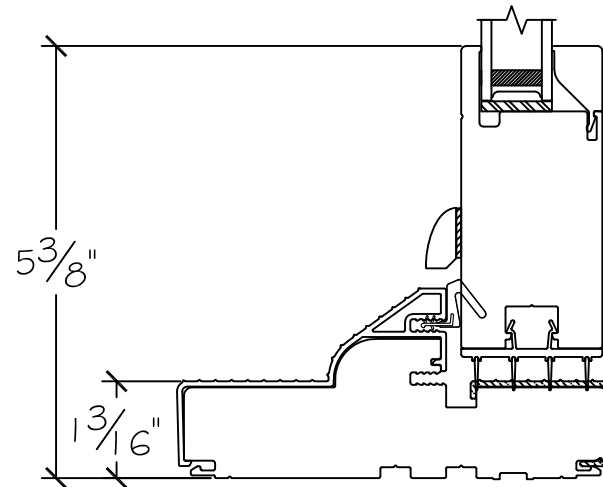

Project:	File name: 3750 Swing Door Section View - Inswing DD HL 1.375 inch Nail-fin	Date: 20200901
Notes:	Layout: Horizontal Section View	Drawn by: J Johnson

French Door Hinge

Exterior

Interior

Inswing

450 Delta Ave
Brea, Ca 92821
(714) 385-1202

Project:	File name: 3750 Swing Door Section View - Inswing DD HL 1.375 inch Nail-fin	Date: 20180906
Notes:	Layout: Vertical Section View	Drawn by: J Johnson