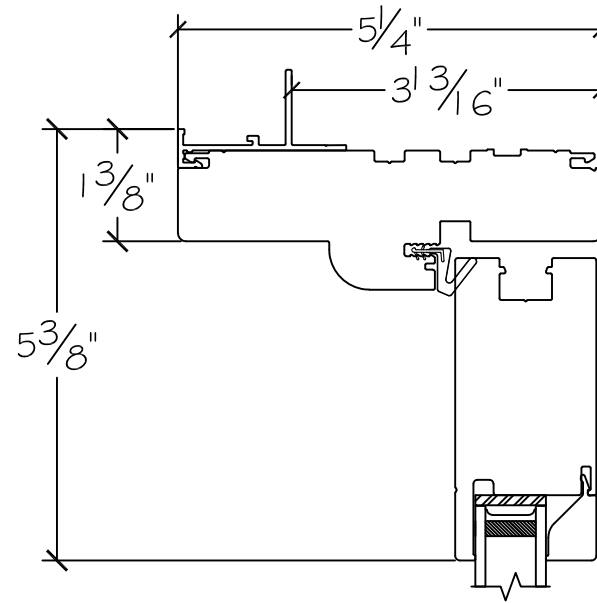

Project:	File name: 3750 Swing Door Section View - Inswing DD HL 1.375 inch Nail-fin	Date: 20200901
Notes:	Layout: Horizontal Section View	Drawn by: J Johnson

French Door Hinge

Exterior

Interior

Inswing

450 Delta Ave
Brea, Ca 92821
(714) 385-1202

Project:	File name: 3750 Swing Door Section View - Inswing DD HL 1.375 inch Nail-fin	Date: 20180906
Notes:	Layout: Vertical Section View	Drawn by: J Johnson