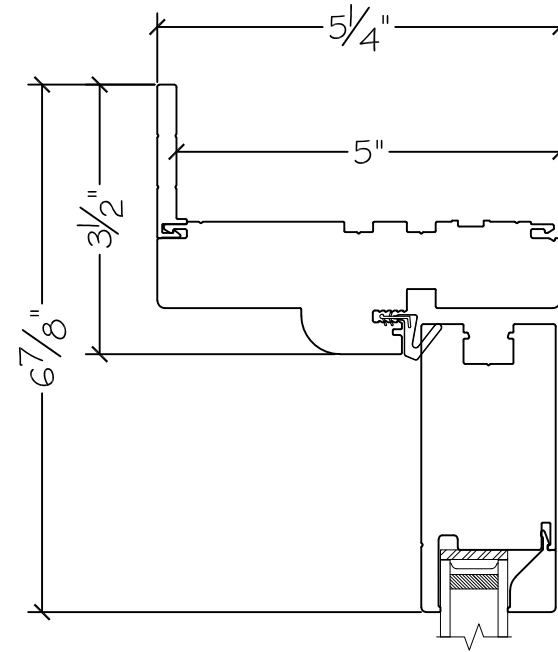

Project:	File name: 3750 Swing Door Section View - Inswing DD HL Retro Fin	Date: 20220817
Notes:	Layout: Horizontal Section View	Drawn by: J Johnson

French Door Hinge

Exterior

Interior

Inswing

450 Delta Ave
Brea, Ca 92821
(714) 385-1202

Project:	File name: 3750 Swing Door Section View - Inswing DD HL 1 inch Nail-fin	Date: 20220817
Notes:	Layout: Vertical Section View	Drawn by: J Johnson