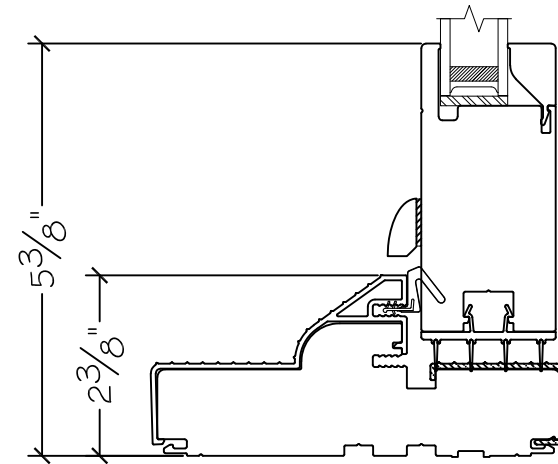

Project:	File name: 3750 Swing Door Section View - Inswing DD HL Retro Fin	Date: 20220817
Notes:	Layout: Horizontal Section View	Drawn by: J Johnson

French Door Hinge

Exterior

Interior

Inswing

450 Delta Ave
Brea, Ca 92821
(714) 385-1202

Project:	File name: 3750 Swing Door Section View - Inswing DD HL 1 inch Nail-fin	Date: 20220817
Notes:	Layout: Vertical Section View	Drawn by: J Johnson