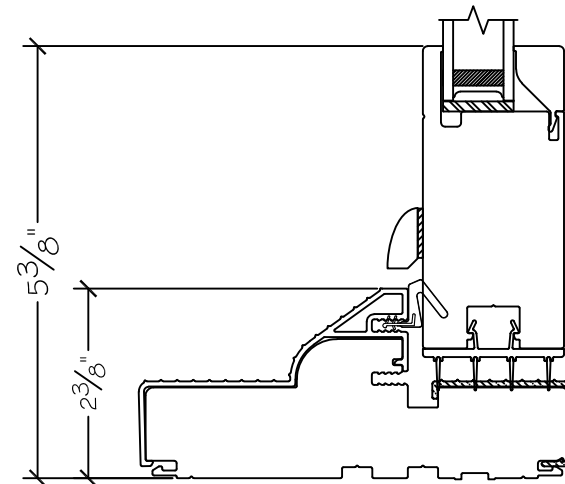

Project:	File name: 3750 Swing Door Section View - Inswing DD HL-SL 1 Inch Nail-fin	Date: 20190517
Notes:	Layout: Horizontal Section View	Drawn by: J Johnson

French Door Hinge

Exterior

Interior

Inswing

450 Delta Ave
Brea, Ca 92821
(714) 385-1202

Project:

File name: 3750 Swing Door Section View - Inswing DD HL-SL 1 Inch Nail-fin

Date: 20190211

Notes:

Layout: Vertical Section View

Drawn by: J Johnson