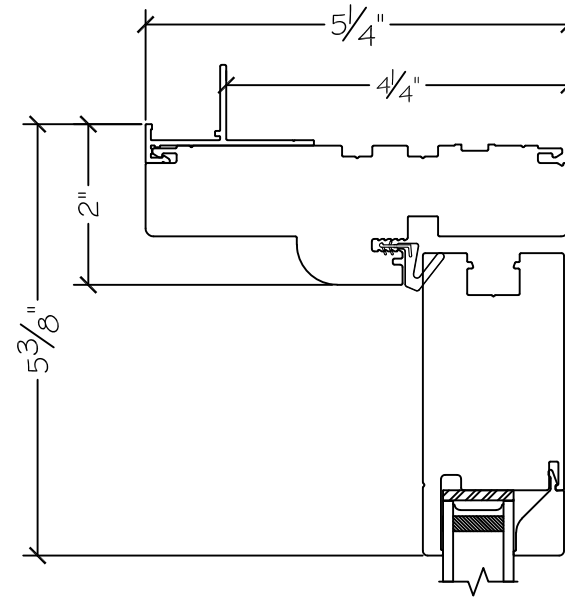

Project:	File name: 3750 Swing Door Section View - Inswing DD HL-SL 1 Inch Nail-fin	Date: 20190517
Notes:	Layout: Horizontal Section View	Drawn by: J Johnson

French Door Hinge

Exterior

Interior

Inswing

450 Delta Ave
Brea, Ca 92821
(714) 385-1202

Project:

File name: 3750 Swing Door Section View - Inswing DD HL-SL 1 Inch Nail-fin

Date: 20190211

Notes:

Layout: Vertical Section View

Drawn by: J Johnson