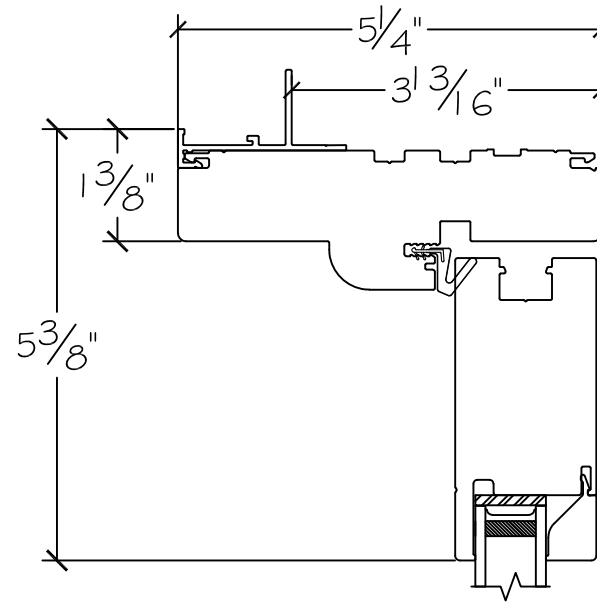

French Door Hinge

Exterior