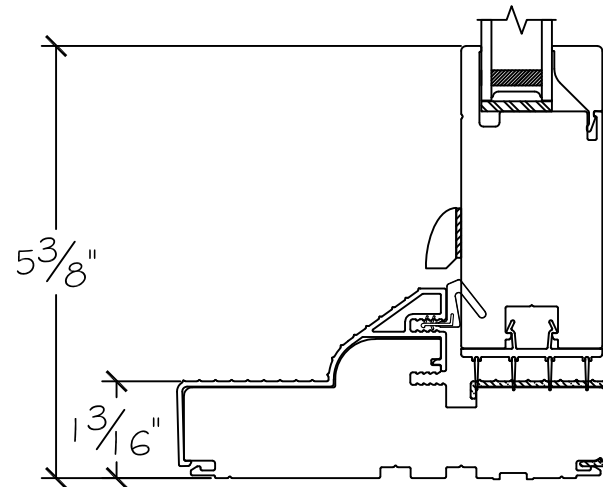

Interior

Inswing

450 Delta Ave
Brea, Ca 92821
(714) 385-1202

Notice: This document contains information proprietary to and is protected by copyright of Win-Dor Inc. and shall not be copied, disclosed to others, or used for any purpose other than that for which it is given, without the written permission of Win-Dor Inc.

Project:	File name: 3750 Swing Door Section View - Inswing DD HL-SL 1.375 inch Nail-fin	Date: 20180822
Notes:	Layout: Vertical Section View	Drawn by: J Johnson