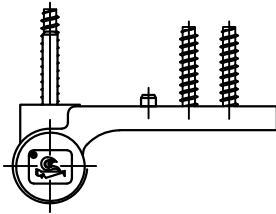

French Door Hinge

Exterior

Interior