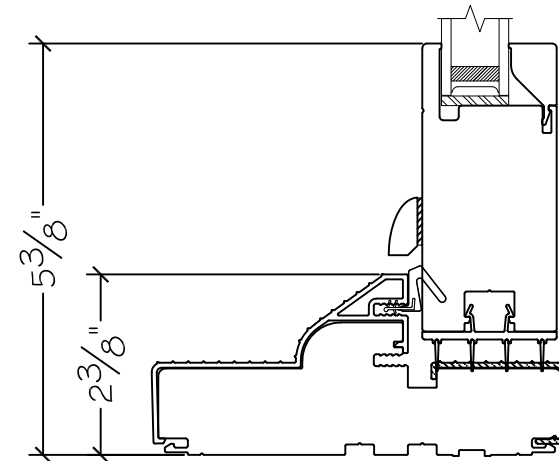

Inswing

Notice: This document contains information proprietary to and is protected by copyright of Win-Dor Inc. and shall not be copied, disclosed to others, or used for any purpose other than that for which it is given, without the written permission of Win-Dor Inc.

4150 Delta Ave
Brea, Ca 92821
(714) 385-1202

Project:

File name: 3750 Swing Door Section View - Inswing DD HL-SL Retro Fin

Date: 20220817

Notes:

Layout: Vertical Section View

Drawn by: J Johnson