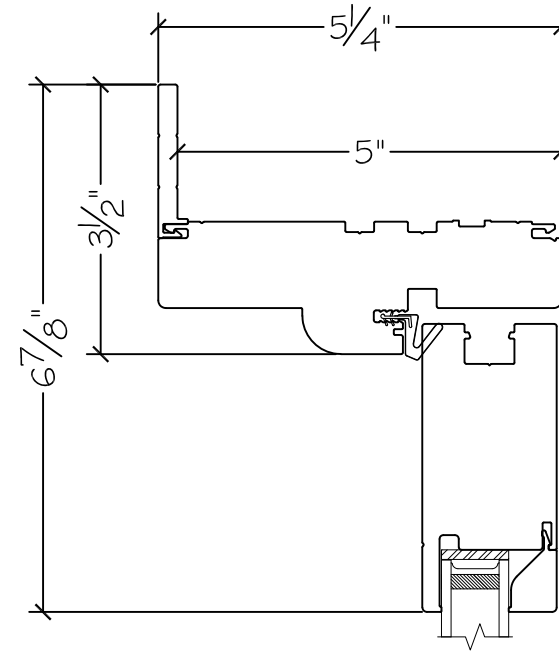

French Door Hinge

Exterior

Interior