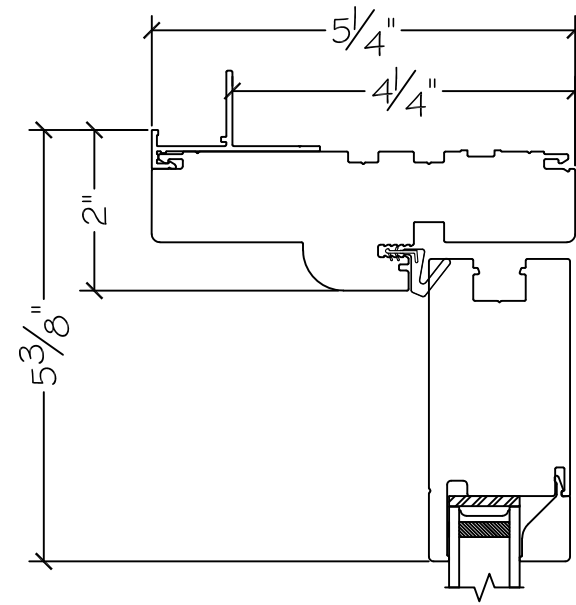

Project:	File name: 3750 Swing Door Section View - Inswing DD HR 1 inch Nail-fin	Date: 20190213
Notes:	Layout: Horizontal Section View	Drawn by: J Johnson

French Door Hinge

Exterior

Interior

Inswing

450 Delta Ave
Brea, Ca 92821
(714) 385-1202

Project:

File name: 3750 Swing Door Section View - Inswing DD HR 1 inch Nail-fin

Date: 20190213

Notes:

Layout: Vertical Section View

Drawn by: J Johnson