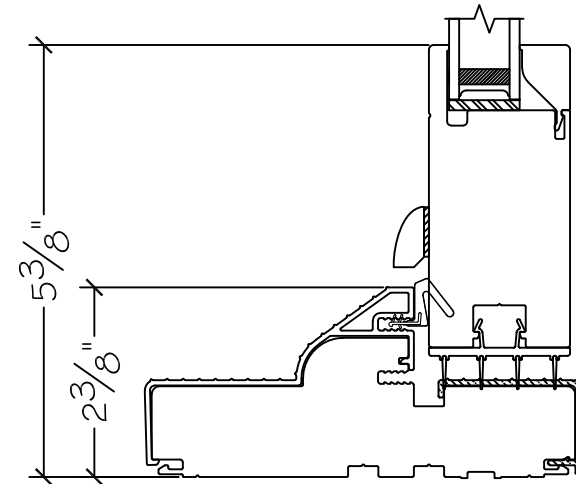

Project:	File name: 3750 Swing Door Section View - Inswing DD HR 1 inch Nail-fin	Date: 20190213
Notes:	Layout: Horizontal Section View	Drawn by: J Johnson

French Door Hinge

Exterior

Interior

Inswing

450 Delta Ave
Brea, Ca 92821
(714) 385-1202

Project:

File name: 3750 Swing Door Section View - Inswing DD HR 1 inch Nail-fin

Date: 20190213

Notes:

Layout: Vertical Section View

Drawn by: J Johnson