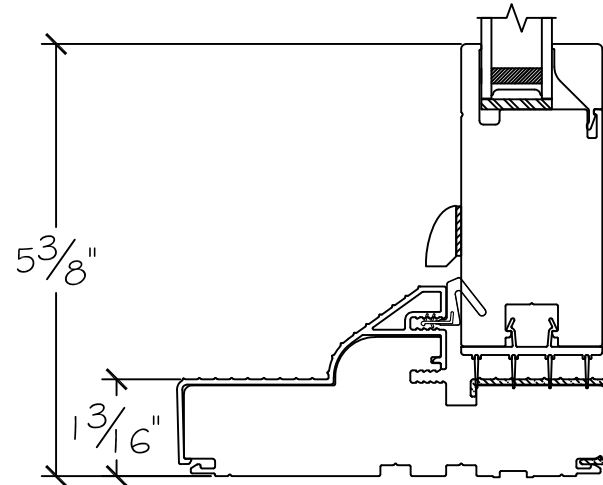

WINDOR
www.windorsystems.com

450 Delta Ave
Brea, Ca 92821
(714) 385-1202

Project:

File name: 3750 Swing Door Section View - Inswing DD HR 1.375 inch Nail-fin

Date: 20181008

Notes:

Layout: Horizontal Section View

Drawn by: J Johnson

French Door Hinge

Exterior

Interior

Inswing

450 Delta Ave
Brea, Ca 92821
(714) 385-1202

Notice: This document contains information proprietary to and is protected by copyright of Win-Dor Inc. and shall not be copied, disclosed to others, or used for any purpose other than that for which it is given, without the written permission of Win-Dor Inc.

| | | |
|----------|---|---------------------|
| Project: | File name: 3750 Swing Door Section View - Inswing DD HR 1.375 inch Nail-fin | Date: 20181008 |
| Notes: | Layout: Vertical Section View | Drawn by: J Johnson |