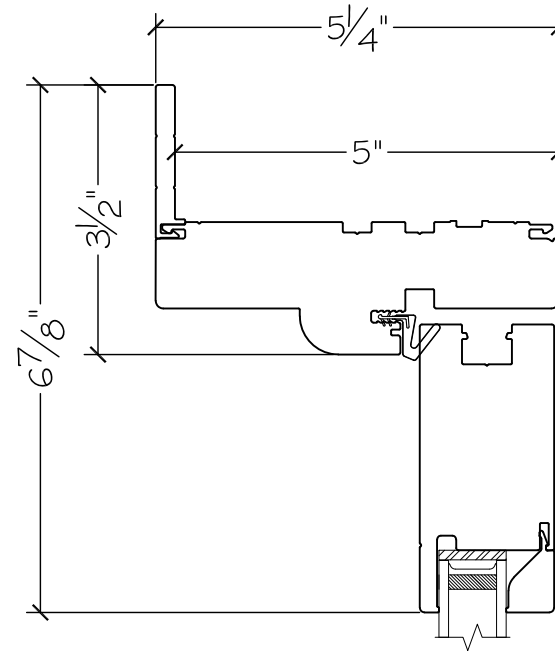

Project:	File name: 3750 Swing Door Section View - Inswing DD HR Retro Fin	Date: 20220817
Notes:	Layout: Horizontal Section View	Drawn by: J Johnson

French Door Hinge

Exterior

Interior

Inswing

450 Delta Ave
Brea, Ca 92821
(714) 385-1202

Project:	File name: 3750 Swing Door Section View - Inswing DD HR Retro Fin	Date: 20220817
Notes:	Layout: Vertical Section View	Drawn by: J Johnson