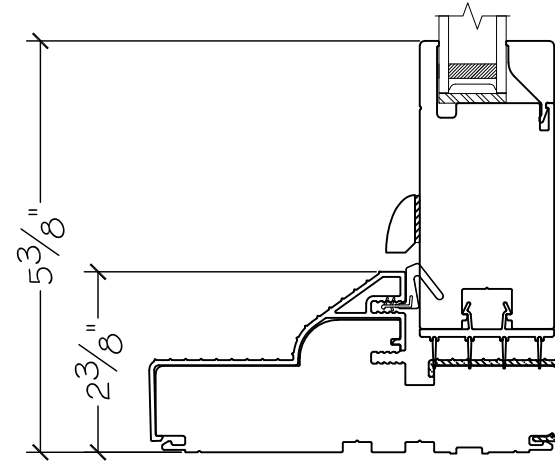

Project:	File name: 3750 Swing Door Section View - Inswing DD HR Retro Fin	Date: 20220817
Notes:	Layout: Horizontal Section View	Drawn by: J Johnson

French Door Hinge

Exterior

Interior

Inswing

450 Delta Ave
Brea, Ca 92821
(714) 385-1202

Project:	File name: 3750 Swing Door Section View - Inswing DD HR Retro Fin	Date: 20220817
Notes:	Layout: Vertical Section View	Drawn by: J Johnson