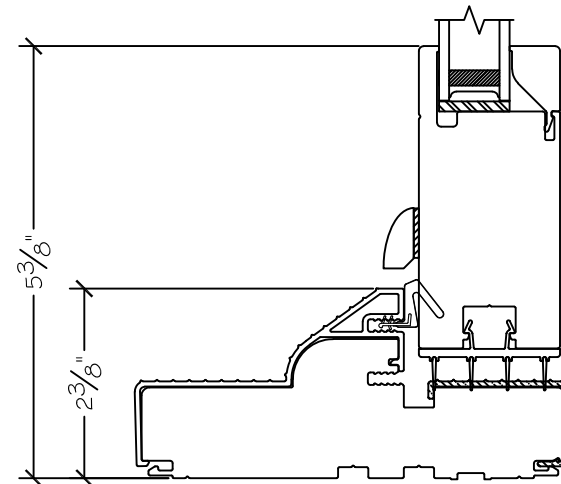

Interior

Inswing

450 Delta Ave
Brea, Ca 92821
(714) 385-1202

Notice: This document contains information proprietary to and is protected by copyright of Win-Dor Inc. and shall not be copied, disclosed to others, or used for any purpose other than that for which it is given, without the written permission of Win-Dor Inc.

Project:

File name: 3750 Swing Door Section View - Inswing DD HR-SL 1 Inch Nail-fin

Date: 20180906

Notes:

Layout: Vertical Section View

Drawn by: J Johnson