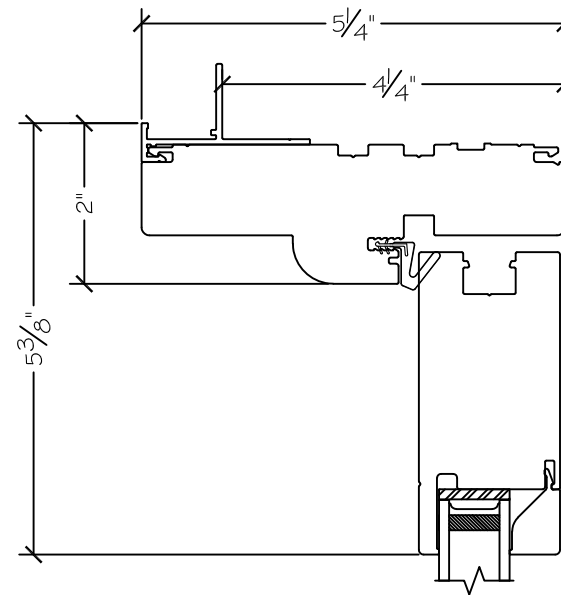

French Door Hinge

Exterior