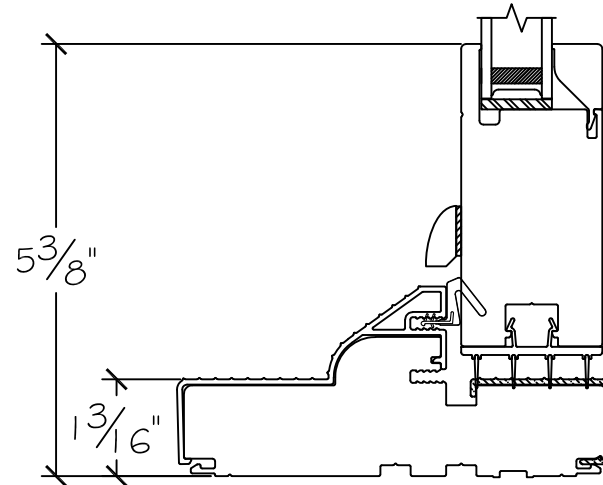

Project:	File name: 3750 Swing Door Section View - Inswing DD HR-SL I.375 inch Nail-fin	Date: 20180829
Notes:	Layout: Horizontal Section View	Drawn by: J Johnson

# French Door Hinge

Exterior

Interior

Inswing

450 Delta Ave  
Brea, Ca 92821  
(714) 385-1202

Notice: This document contains information proprietary to and is protected by copyright of Win-Dor Inc. and shall not be copied, disclosed to others, or used for any purpose other than that for which it is given, without the written permission of Win-Dor Inc.

Project:	File name: 3750 Swing Door Section View - Inswing DD HR-SL 1.375 inch Nail-fin	Date: 20180829
Notes:	Layout: Vertical Section View	Drawn by: J Johnson