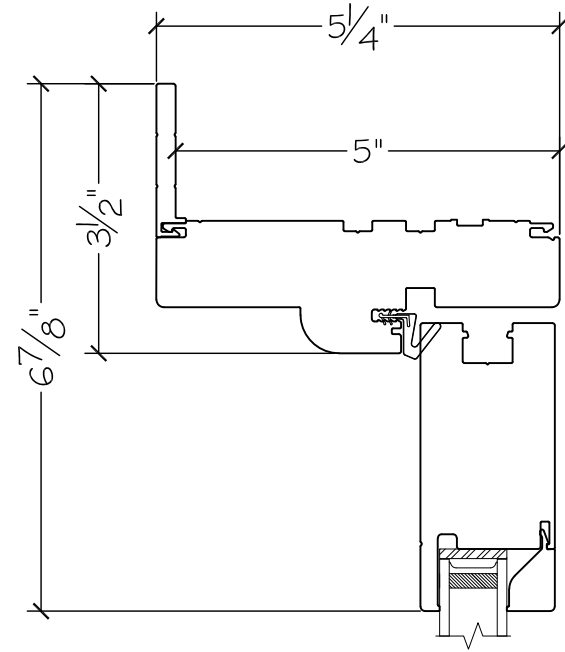

450 Delta Ave
 Brea, Ca 92821
 (714) 385-1202

Project:	File name: 3750 Swing Door Section View - Inswing DD HR-SL Retro Fin	Date: 20220817
Notes:	Layout: Horizontal Section View	Drawn by: J Johnson

French Door Hinge

Project:	File name: 3750 Swing Door Section View - Inswing DD HR-SL Retro Fin	Date: 20220817
Notes:	Layout: Vertical Section View	Drawn by: J Johnson