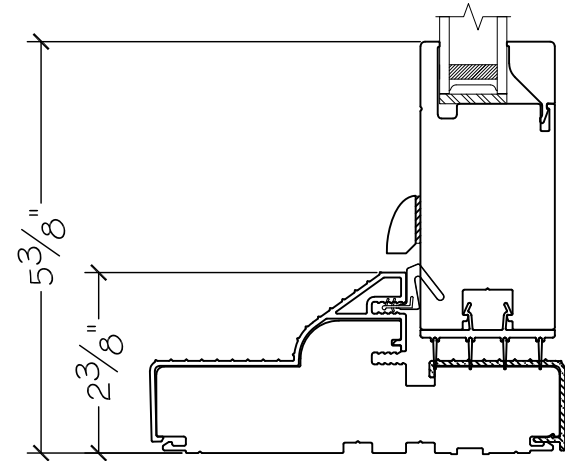

450 Delta Ave
 Brea, Ca 92821
 (714) 385-1202

Project:	File name: 3750 Swing Door Section View - Inswing DD HR-SL Retro Fin	Date: 20220817
Notes:	Layout: Horizontal Section View	Drawn by: J Johnson

French Door Hinge

Exterior

Interior

Inswing

450 Delta Ave
Brea, Ca 92821
(714) 385-1202

Notice: This document contains information proprietary to and is protected by copyright of Win-Dor Inc. and shall not be copied, disclosed to others, or used for any purpose other than that for which it is given, without the written permission of Win-Dor Inc.