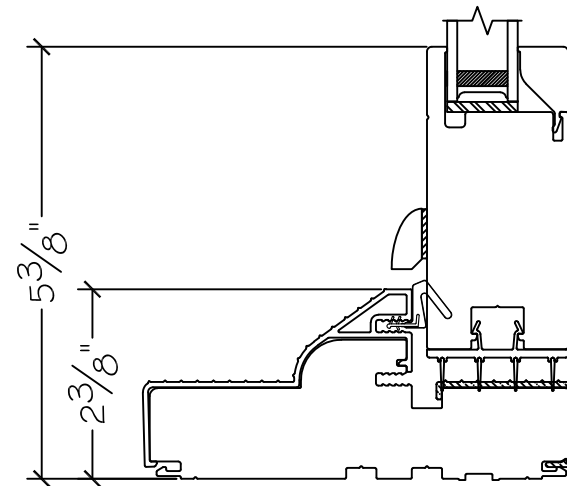

Interior

Inswing

Notice: This document contains information proprietary to and is protected by copyright of Win-Dor Inc. and shall not be copied, disclosed to others, or used for any purpose other than that for which it is given, without the written permission of Win-Dor Inc.

450 Delta Ave
Brea, Ca 92821
(714) 385-1202

www.windorsystems.com

Project:

File name: 3750 Swing Door Section View - Inswing HL 1 inch Nail-fin

Date: 20180821

Notes:

Layout: Vertical Section View

Drawn by: J Johnson