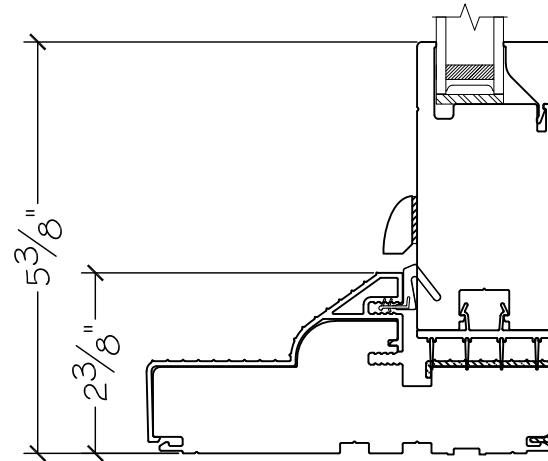

Interior

Inswing

450 Delta Ave
Brea, Ca 92821
(714) 385-1202

Notice: This document contains information proprietary to and is protected by copyright of Win-Dor Inc. and shall not be copied, disclosed to others, or used for any purpose other than that for which it is given, without the written permission of Win-Dor Inc.

Project:	File name: 3750 Swing Door Section View - Inswing HL Retro Fin	Date: 20220817
Notes:	Layout: Vertical Section View	Drawn by: J Johnson