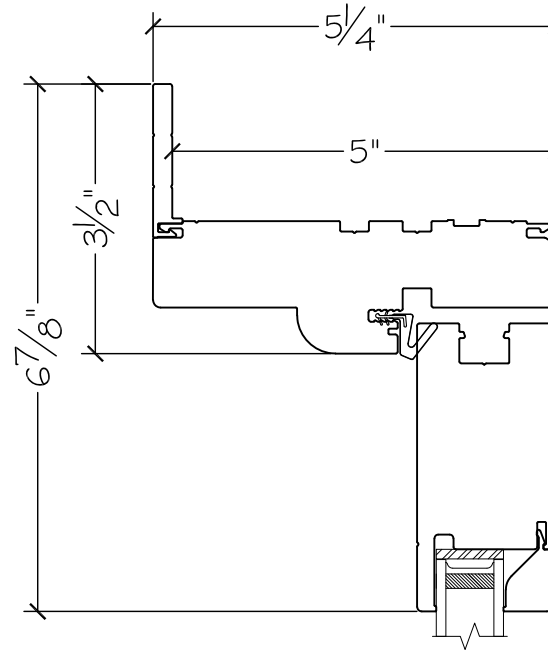

French Door Hinge

Exterior

Interior