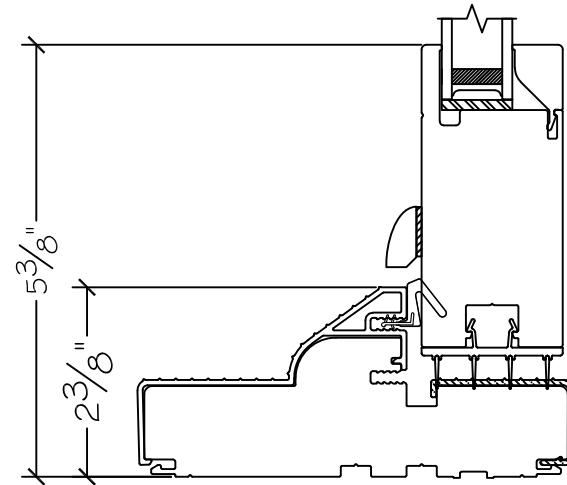

Project:	File name: 3750 Swing Door Section View - Inswing HL-5L 1 inch Nail-fin	Date: 20180829
Notes:	Layout: Horizontal Section View	Drawn by: J Johnson

French Door Hinge

Exterior

Interior

Inswing

Notice: This document contains information proprietary to and is protected by copyright of Win-Dor Inc. and shall not be copied, disclosed to others, or used for any purpose other than that for which it is given, without the written permission of Win-Dor Inc.

WINDOR
www.windorsystems.com

450 Delta Ave
Brea, Ca 92821
(714) 385-1202

Project:

File name: 3750 Swing Door Section View - Inswing HL-SL 1 inch Nail-fin

Date: 20180829

Notes:

Layout: Vertical Section View

Drawn by: J Johnson