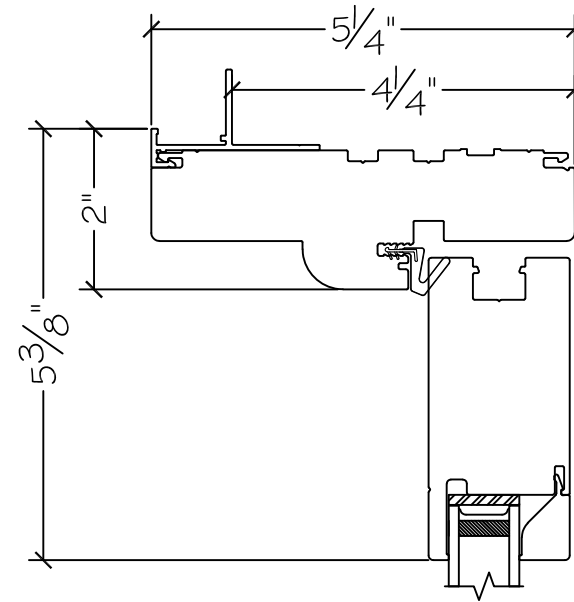

Project:	File name: 3750 Swing Door Section View - Inswing HL-5L 1 inch Nail-fin	Date: 20180829
Notes:	Layout: Horizontal Section View	Drawn by: J Johnson

French Door Hinge

Exterior

Interior

Inswing

Notice: This document contains information proprietary to and is protected by copyright of Win-Dor Inc. and shall not be copied, disclosed to others, or used for any purpose other than that for which it is given, without the written permission of Win-Dor Inc.

WINDOR
www.windorsystems.com

450 Delta Ave
Brea, Ca 92821
(714) 385-1202

Project:

File name: 3750 Swing Door Section View - Inswing HL-SL 1 inch Nail-fin

Date: 20180829

Notes:

Layout: Vertical Section View

Drawn by: J Johnson