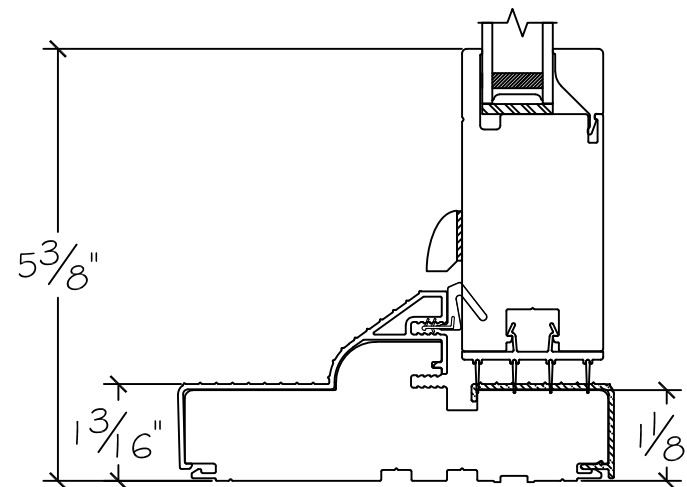

Inswing

450 Delta Ave
Brea, Ca 92821
(714) 385-1202

Notice: This document contains information proprietary to and is protected by copyright of Win-Dor Inc. and shall not be copied, disclosed to others, or used for any purpose other than that for which it is given, without the written permission of Win-Dor Inc.

Project:

File name: 3750 Swing Door Section View - Inswing HL-SL 1.375 inch Nail-fin

Date: 20180821

Notes:

Layout: Vertical Section View

Drawn by: J Johnson