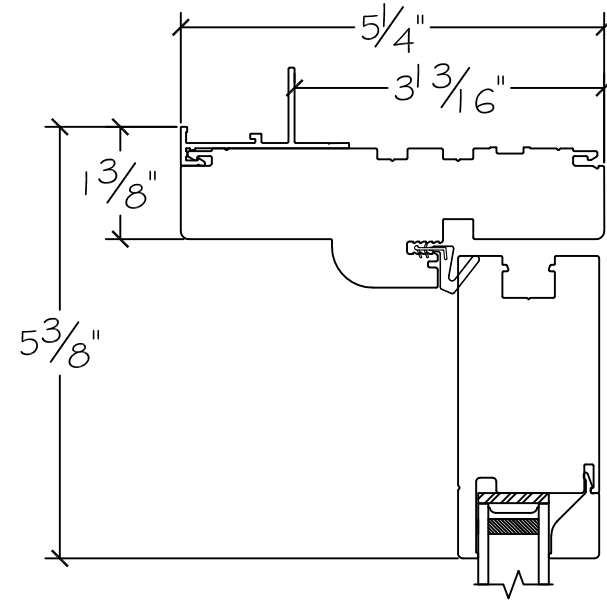

French Door Hinge

Exterior

Interior