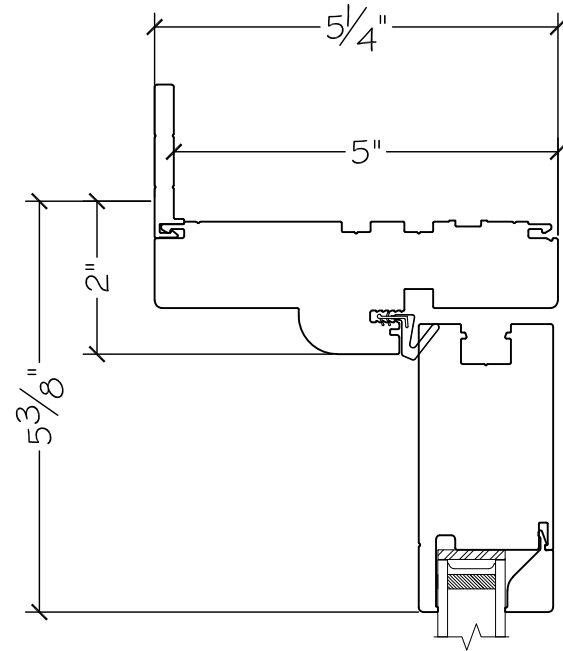

450 Delta Ave
 Brea, Ca 92821
 (714) 385-1202

Project:	File name: 3750 Swing Door Section View - Inswing HL-SL Retro Fin	Date: 20220817
Notes:	Layout: Horizontal Section View	Drawn by: J Johnson

French Door Hinge

450 Delta Ave
Brea, Ca 92821
(714) 385-1202

Project:

File name: 3750 Swing Door Section View - Inswing HL-SL Retro Fin

Date: 20220817

Notes:

Layout: Vertical Section View

Drawn by: J Johnson