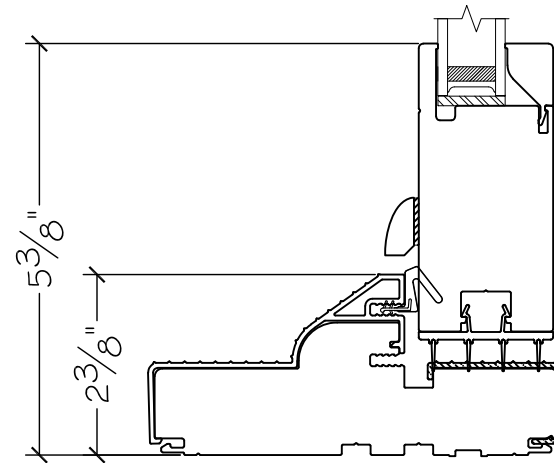

Interior

Inswing

Notice: This document contains information proprietary to and is protected by copyright of Win-Dor Inc. and shall not be copied, disclosed to others, or used for any purpose other than that for which it is given, without the written permission of Win-Dor Inc.

450 Delta Ave
Brea, Ca 92821
(714) 385-1202

Project:

File name: 3750 Swing Door Section View - Inswing HL-SL Retro Fin

Date: 20220817

Notes:

Layout: Vertical Section View

Drawn by: J Johnson