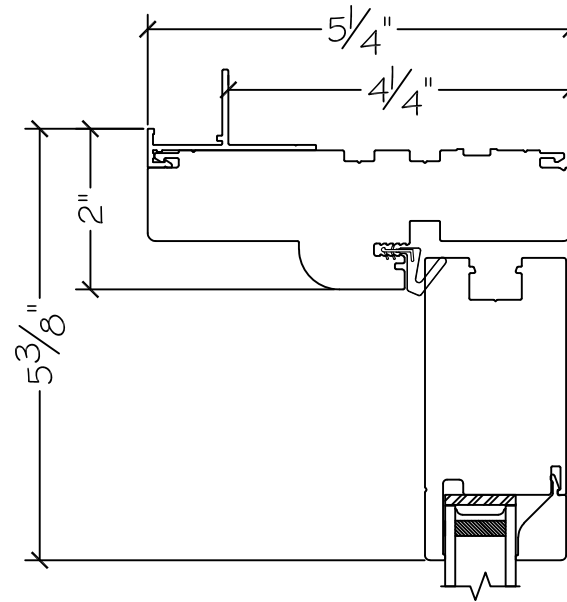

450 Delta Ave
Brea, Ca 92821
(714) 385-1202

Project:	File name: 3750 Swing Door Section View - Inswing HR 1 inch Nail-fin	Date: 20190506
Notes:	Layout: Horizontal Section View	Drawn by: J Johnson

French Door Hinge

Project:

File name: 3750 Swing Door Section View - Inswing HR 1 inch Nail-fin

Date: 20180821

Notes:

Layout: Vertical Section View

Drawn by: J Johnson