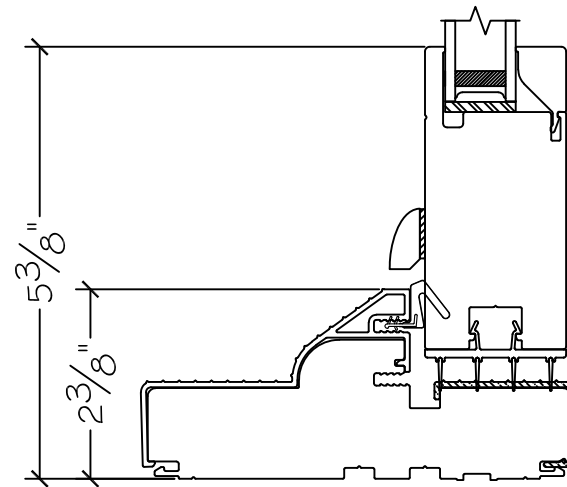

450 Delta Ave
Brea, Ca 92821
(714) 385-1202

Project:	File name: 3750 Swing Door Section View - Inswing HR 1 inch Nail-fin	Date: 20190506
Notes:	Layout: Horizontal Section View	Drawn by: J Johnson

French Door Hinge

Exterior

Interior

Inswing

450 Delta Ave
Brea, Ca 92821
(714) 385-1202

Notice: This document contains information proprietary to and is protected by copyright of Win-Dor Inc. and shall not be copied, disclosed to others, or used for any purpose other than that for which it is given, without the written permission of Win-Dor Inc.