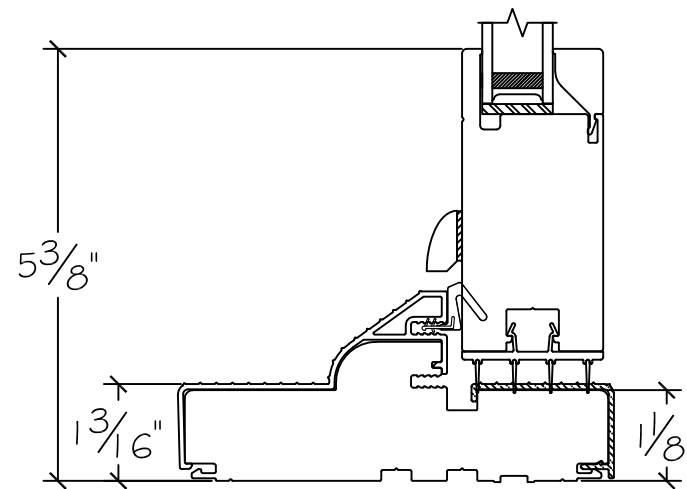

450 Delta Ave
Brea, Ca 92821
(714) 385-1202

Project:	File name: 3750 Swing Door Section View - Inswing HR 1.375 inch Nail-fin	Date: 20180821
Notes:	Layout: Horizontal Section View	Drawn by: J Johnson

French Door Hinge

Exterior

Interior

Inswing

450 Delta Ave
Brea, Ca 92821
(714) 385-1202

Notice: This document contains information proprietary to and is protected by copyright of Win-Dor Inc. and shall not be copied, disclosed to others, or used for any purpose other than that for which it is given, without the written permission of Win-Dor Inc.

Project:	File name: 3750 Swing Door Section View - Inswing HR 1.375 inch Nail-fin	Date: 20180821
Notes:	Layout: Vertical Section View	Drawn by: J Johnson