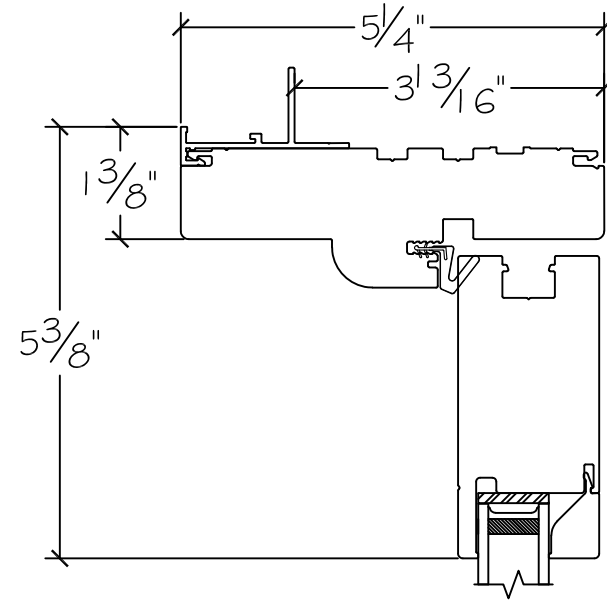

450 Delta Ave
Brea, Ca 92821
(714) 385-1202

Project:	File name: 3750 Swing Door Section View - Inswing HR 1.375 inch Nail-fin	Date: 20180821
Notes:	Layout: Horizontal Section View	Drawn by: J Johnson

French Door Hinge

Project:	File name: 3750 Swing Door Section View - Inswing HR 1.375 inch Nail-fin	Date: 20180821
Notes:	Layout: Vertical Section View	Drawn by: J Johnson