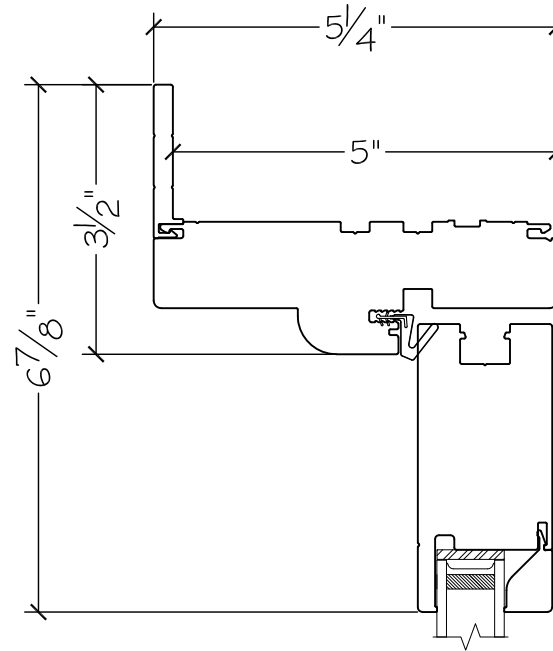

French Door Hinge

Exterior

Interior