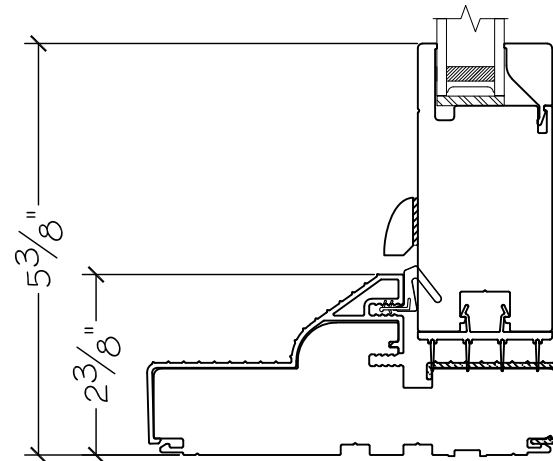

Interior

Inswing

450 Delta Ave
Brea, Ca 92821
(714) 385-1202

Notice: This document contains information proprietary to and is protected by copyright of Win-Dor Inc. and shall not be copied, disclosed to others, or used for any purpose other than that for which it is given, without the written permission of Win-Dor Inc.

Project:	File name: 3750 Swing Door Section View - Inswing HR Retro Fin	Date: 20220817
Notes:	Layout: Vertical Section View	Drawn by: J Johnson